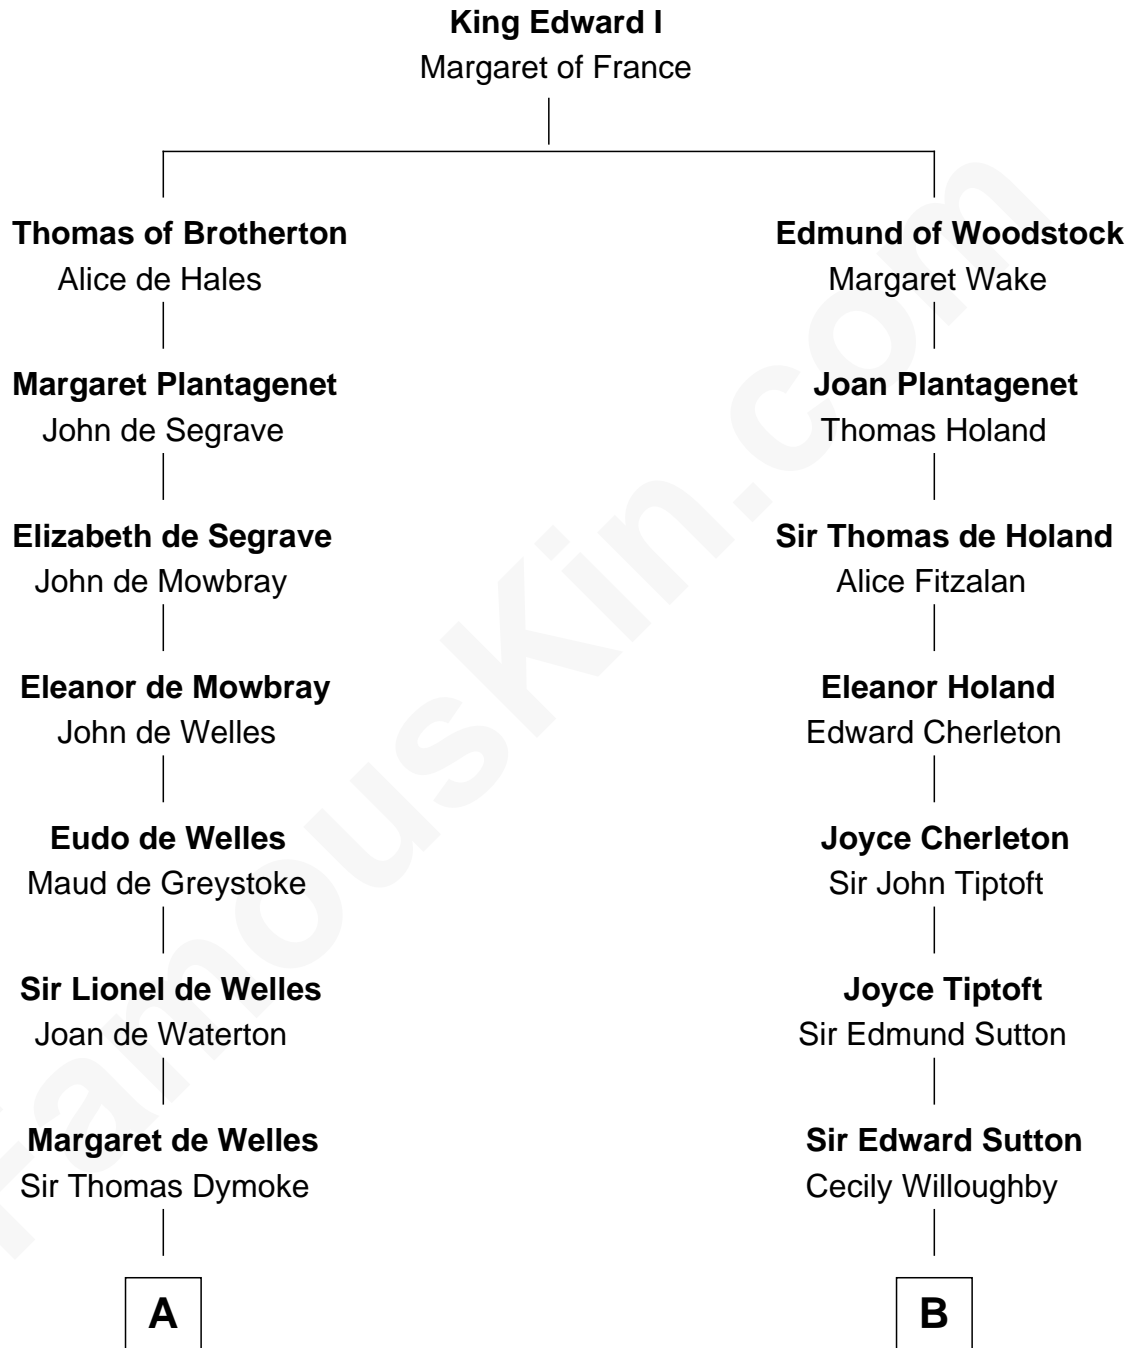

FamousKin.com Relationship Chart of

Ray Bradbury

Author of The Martian Chronicles

15th cousin 6 times removed of

John Langdon

Signer of the U.S. Constitution

C

—
Samuel Bradbury
Frances Mary Rothead

—
Samuel Irving Bradbury
Mary Adell Spaulding

—
Samuel Hinkston Bradbury
Minnie Alice Davis

—
Leonard Spaulding Bradbury
Esther Marie Moberg

—
Ray Bradbury
Author of The Martian Chronicles

FamousKin.com