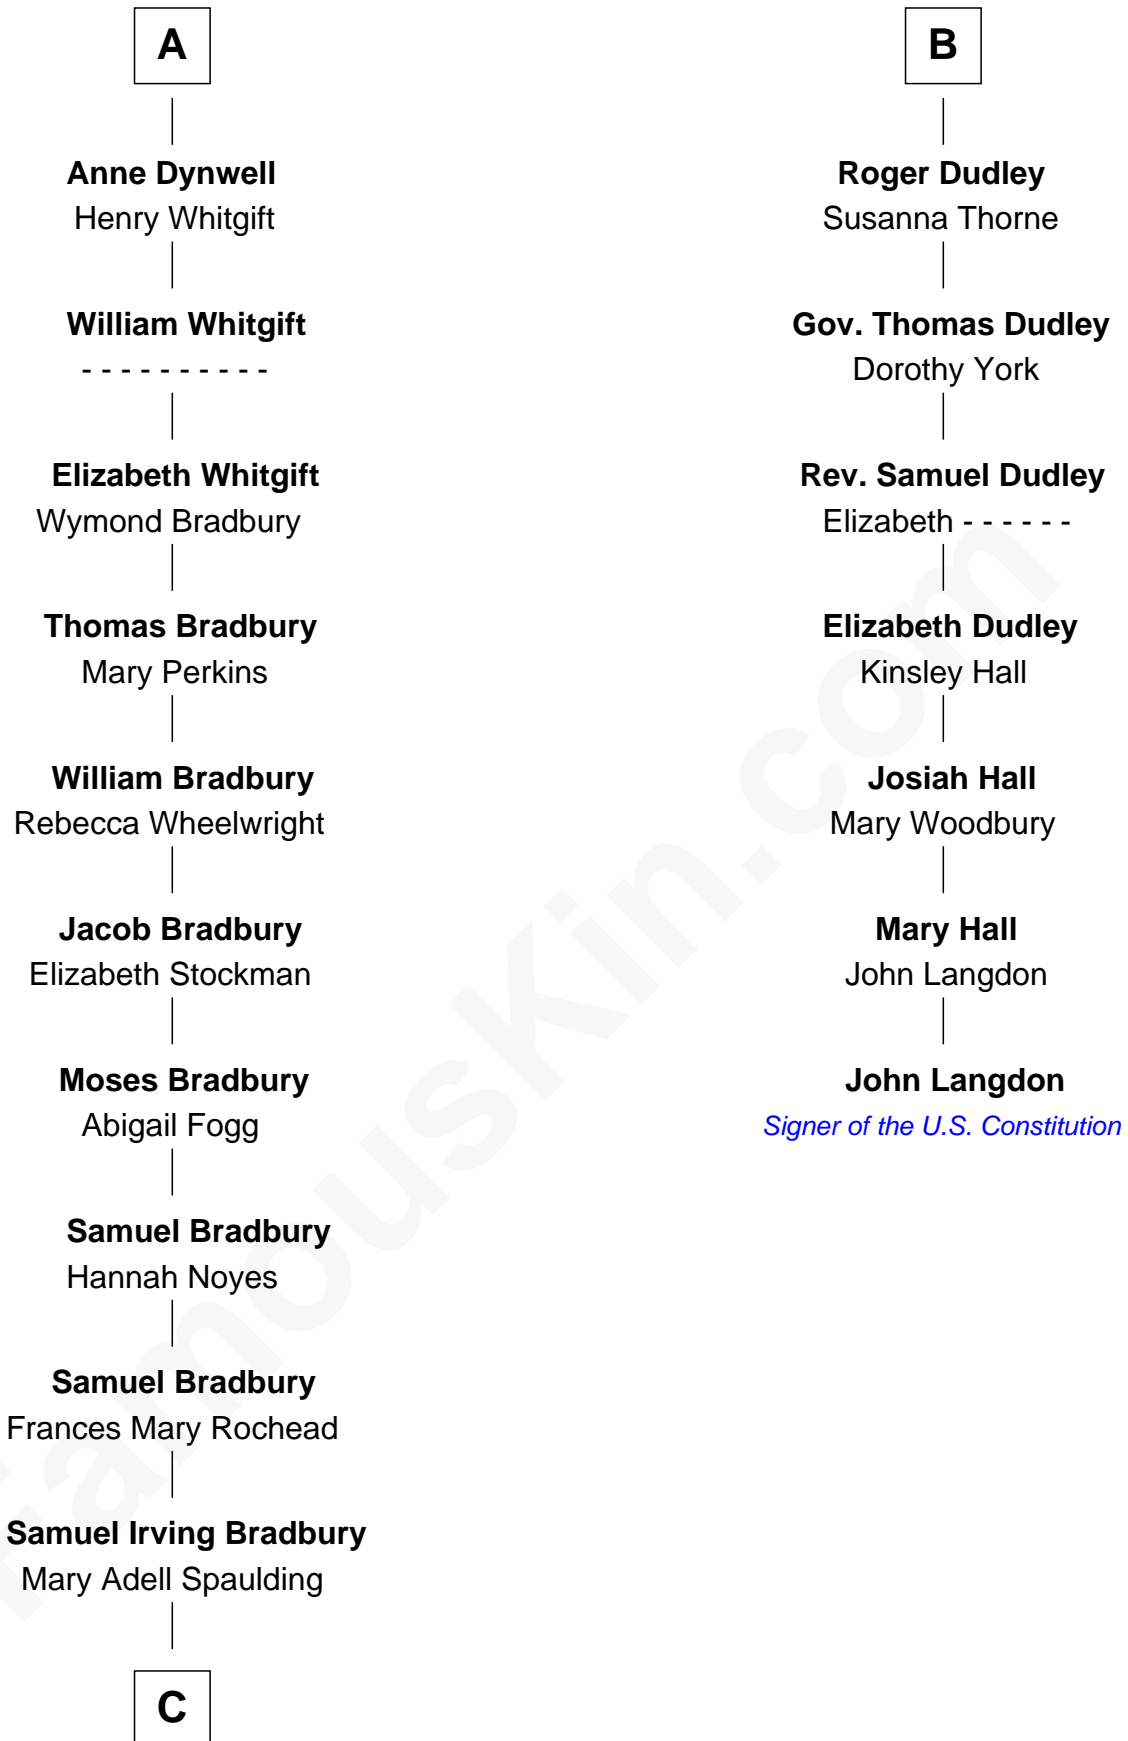

FamousKin.com Relationship Chart of

Ray Bradbury

Author of The Martian Chronicles

13th cousin 6 times removed of

John Langdon

Signer of the U.S. Constitution

C

—
Samuel Hinkston Bradbury

Minnie Alice Davis

—
Leonard Spaulding Bradbury

Esther Marie Moberg

—
Ray Bradbury

Author of [The Martian Chronicles](#)

FamousKin.com