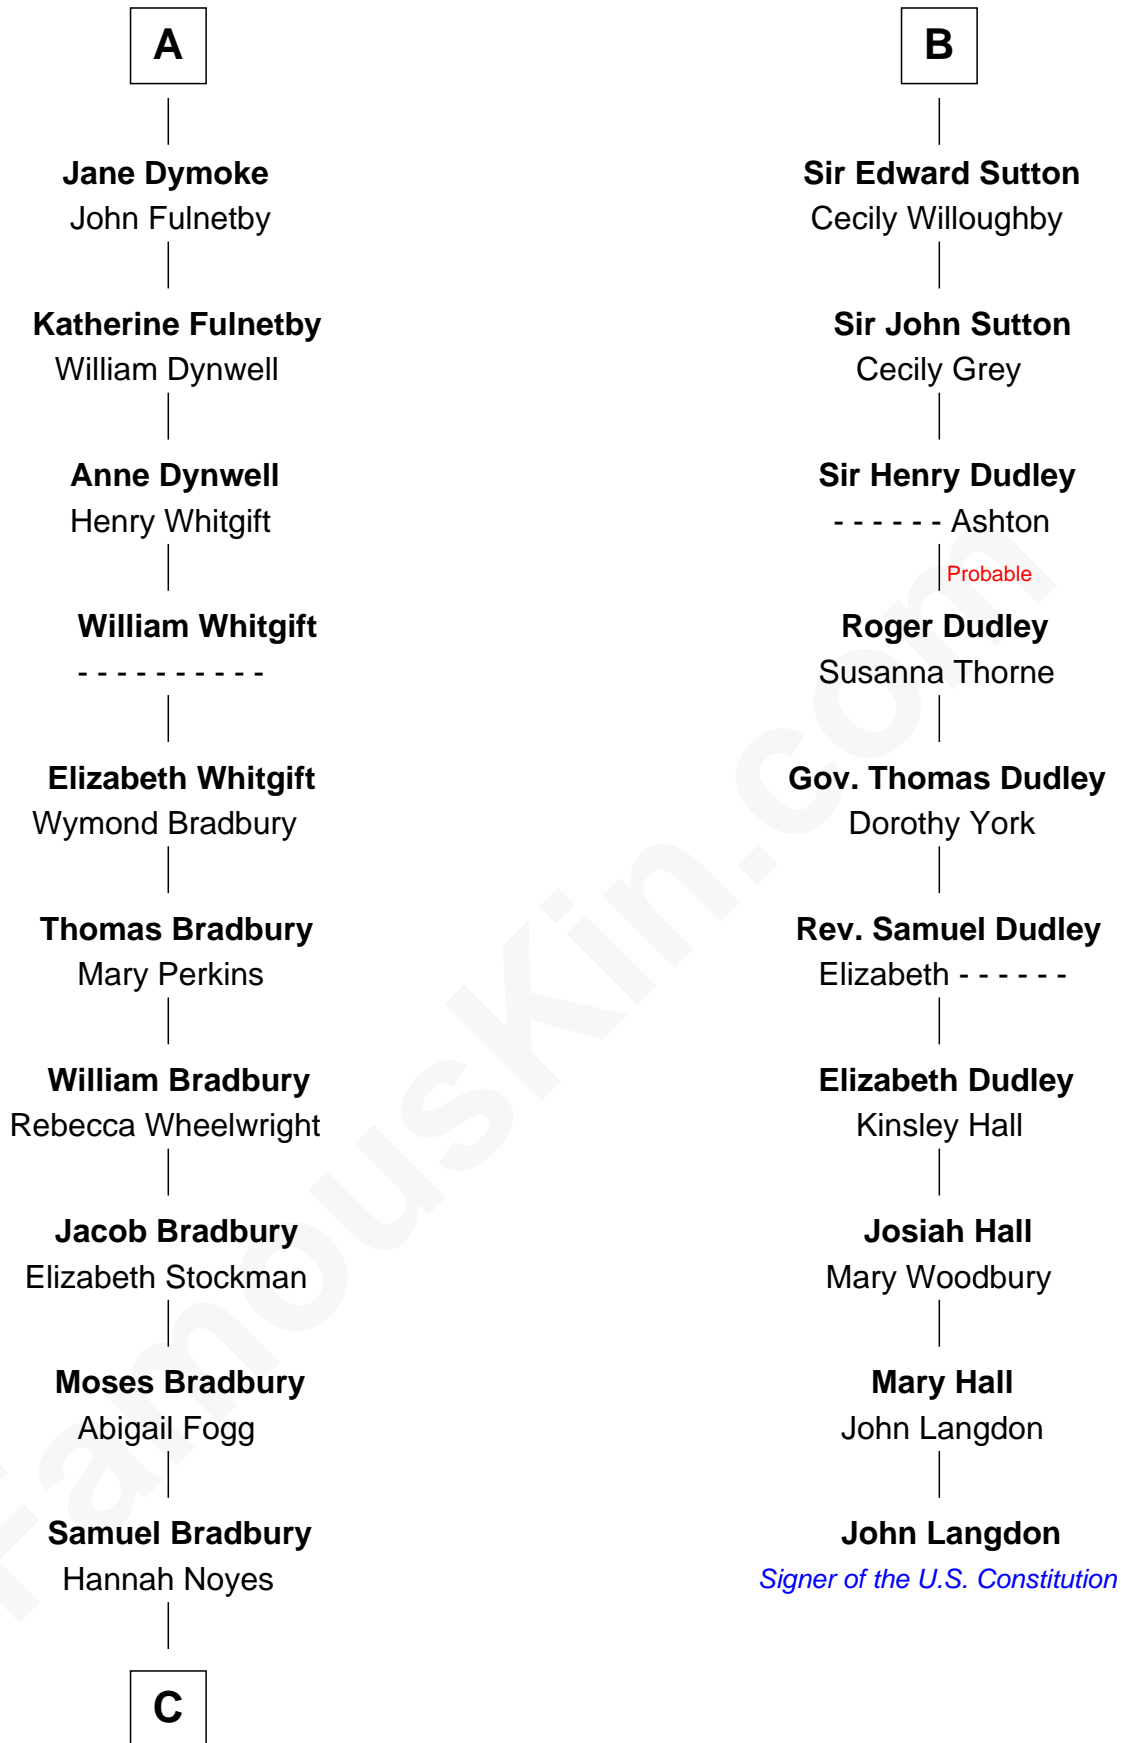

FamousKin.com Relationship Chart of

Ray Bradbury

Author of The Martian Chronicles

16th cousin 5 times removed of

John Langdon

Signer of the U.S. Constitution

C

—
Samuel Bradbury
Frances Mary Rothead

—
Samuel Irving Bradbury
Mary Adell Spaulding

—
Samuel Hinkston Bradbury
Minnie Alice Davis

—
Leonard Spaulding Bradbury
Esther Marie Moberg

—
Ray Bradbury
Author of The Martian Chronicles

FamousKin.com