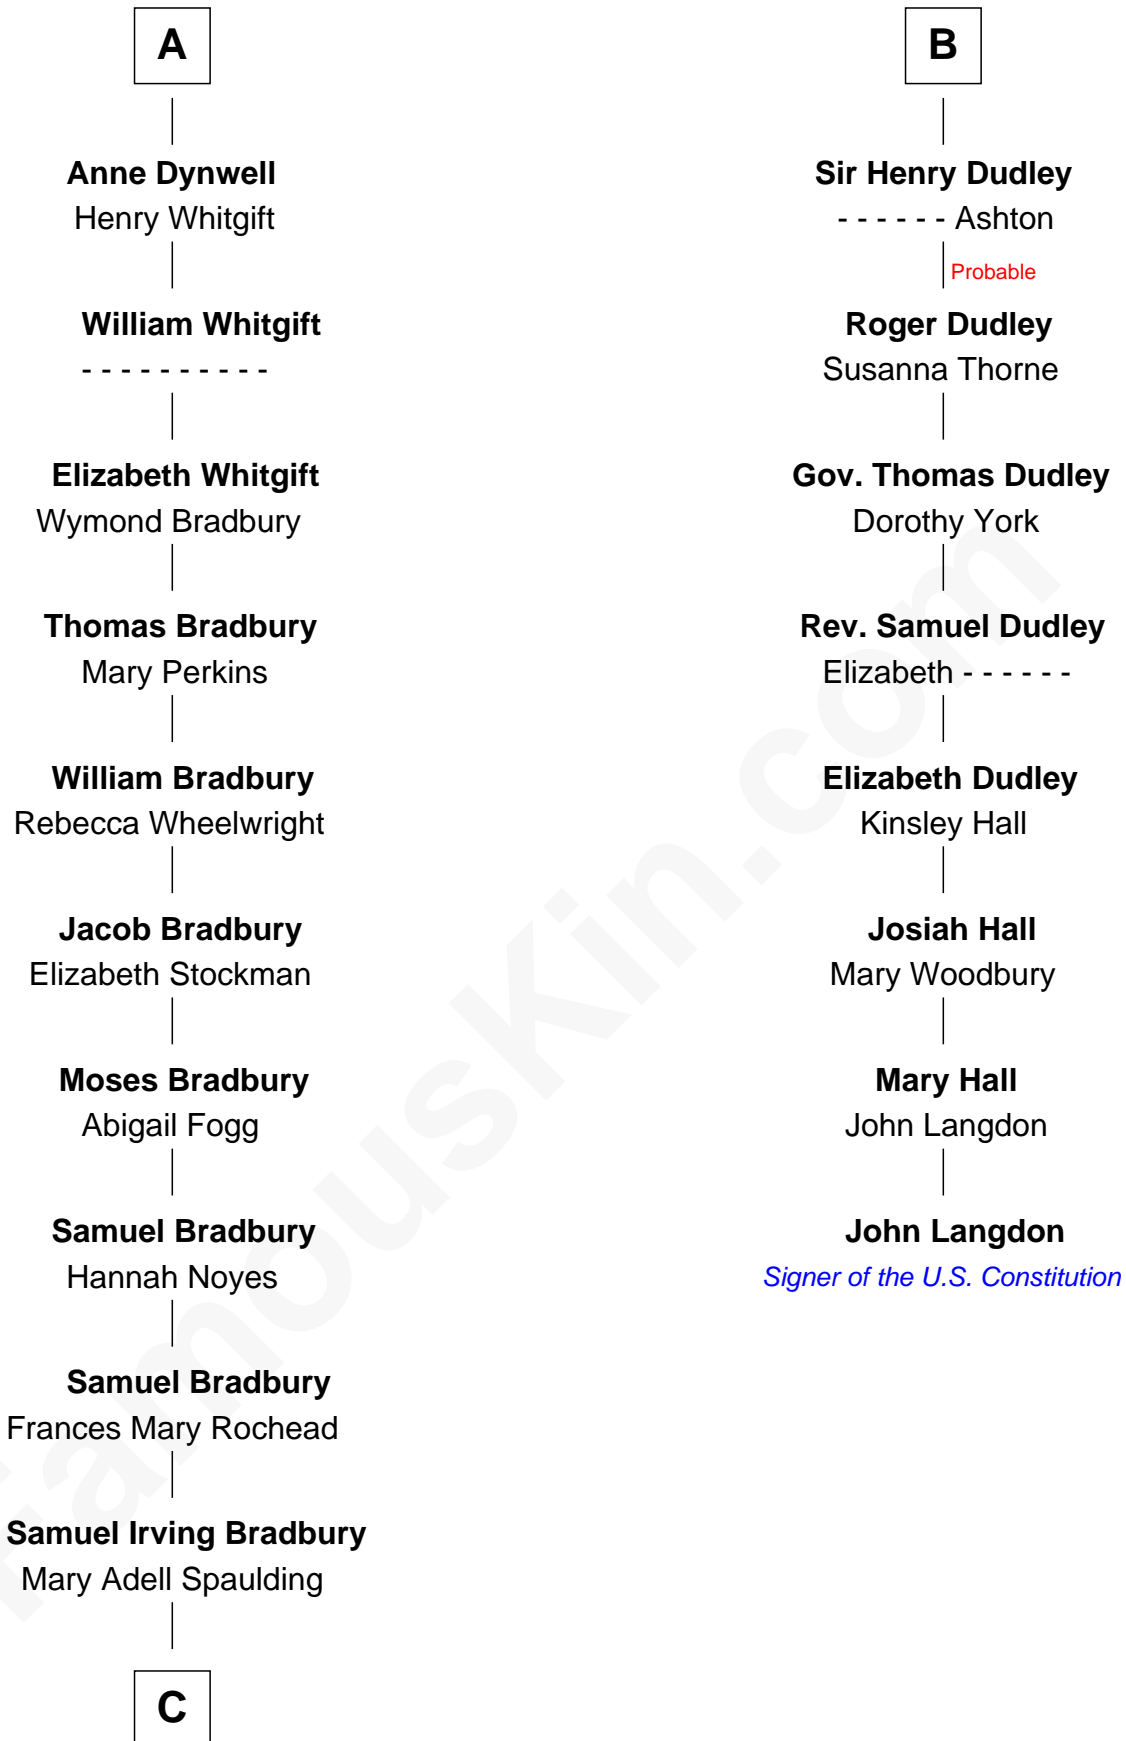

# FamousKin.com Relationship Chart of

**Ray Bradbury**

*Author of The Martian Chronicles*

**14th cousin 5 times removed of**

**John Langdon**

*Signer of the U.S. Constitution*

**C**

—  
**Samuel Hinkston Bradbury**

Minnie Alice Davis

—  
**Leonard Spaulding Bradbury**

Esther Marie Moberg

—  
**Ray Bradbury**

*Author of [The Martian Chronicles](#)*

FamousKin.com