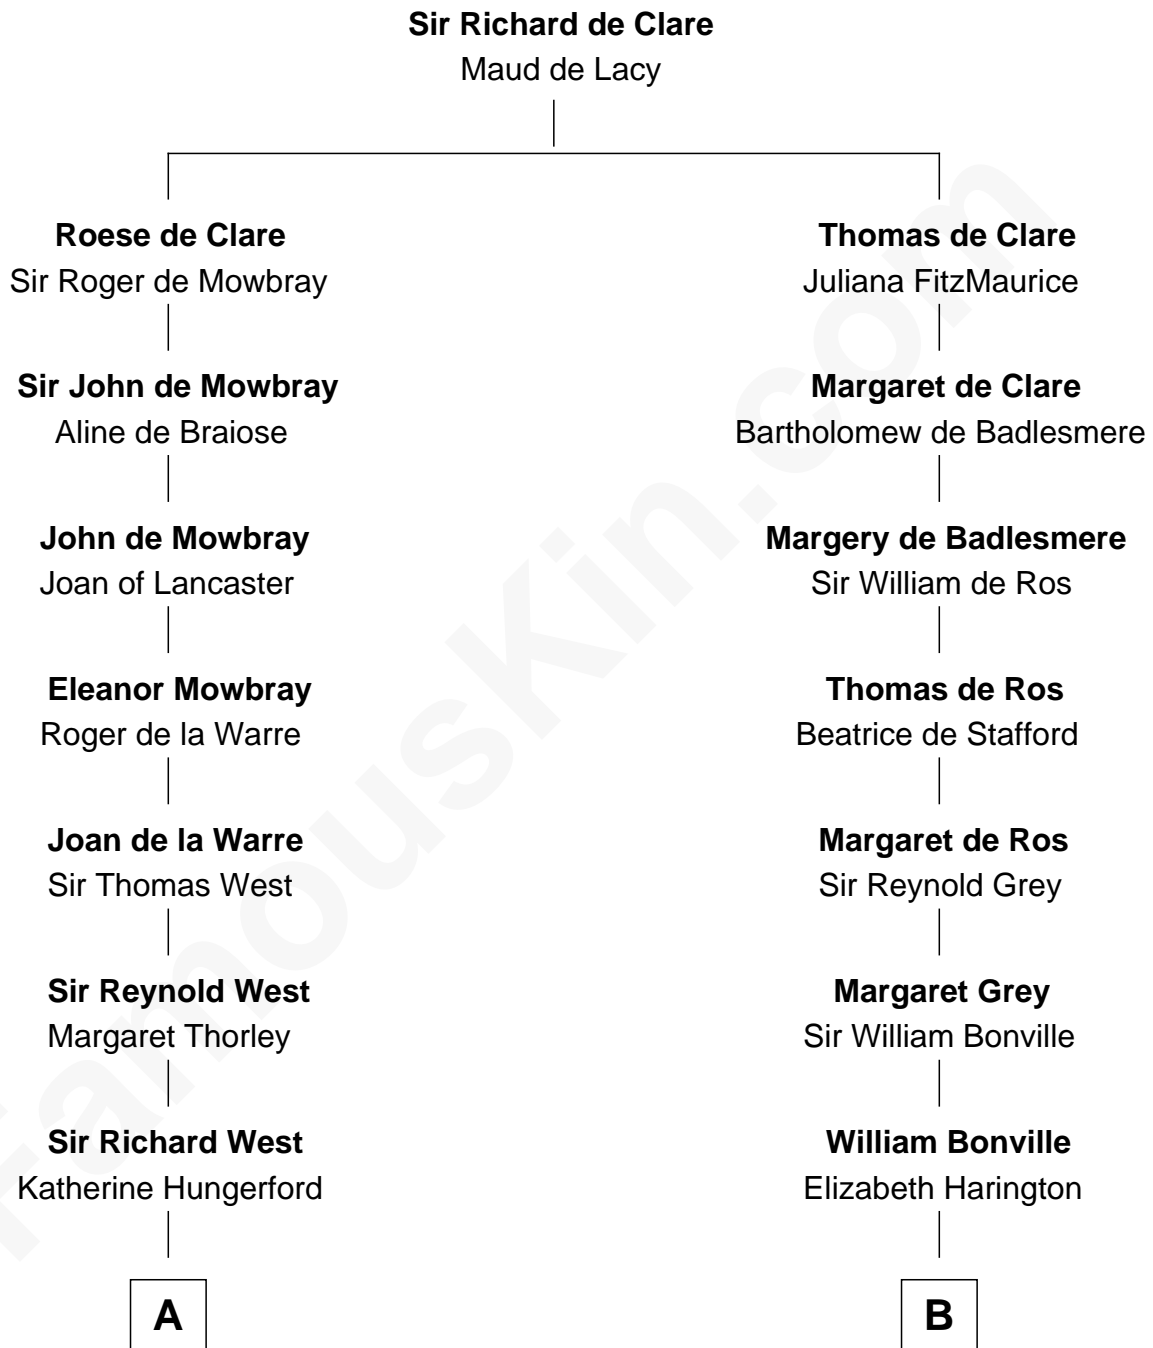

FamousKin.com Relationship Chart of

Ray Bradbury

Author of The Martian Chronicles

17th cousin 4 times removed of

John Langdon

Signer of the U.S. Constitution

C

—
Samuel Bradbury
Frances Mary Rothead

—
Samuel Irving Bradbury
Mary Adell Spaulding

—
Samuel Hinkston Bradbury
Minnie Alice Davis

—
Leonard Spaulding Bradbury
Esther Marie Moberg

—
Ray Bradbury
Author of The Martian Chronicles

FamousKin.com