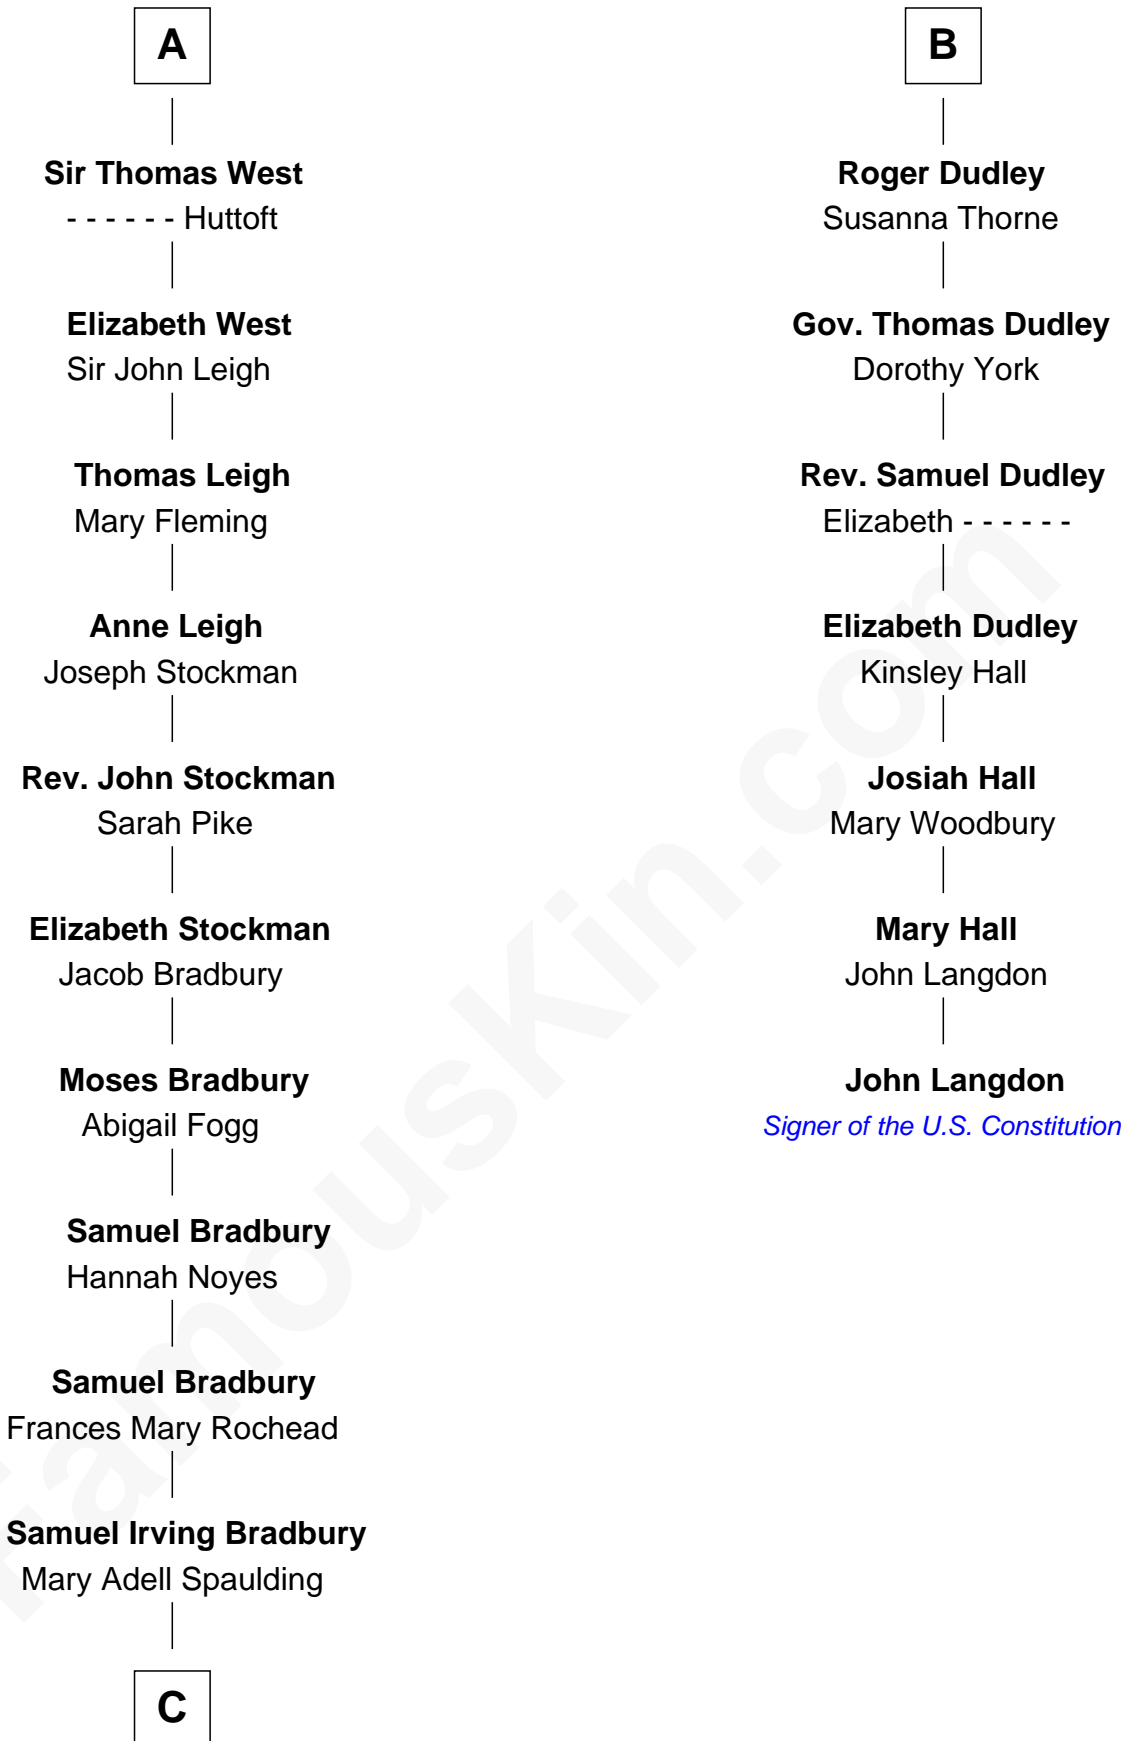

FamousKin.com Relationship Chart of

Ray Bradbury

Author of The Martian Chronicles

13th cousin 6 times removed of

John Langdon

Signer of the U.S. Constitution

C

—
Samuel Hinkston Bradbury

Minnie Alice Davis

—
Leonard Spaulding Bradbury

Esther Marie Moberg

—
Ray Bradbury

Author of [The Martian Chronicles](#)

FamousKin.com