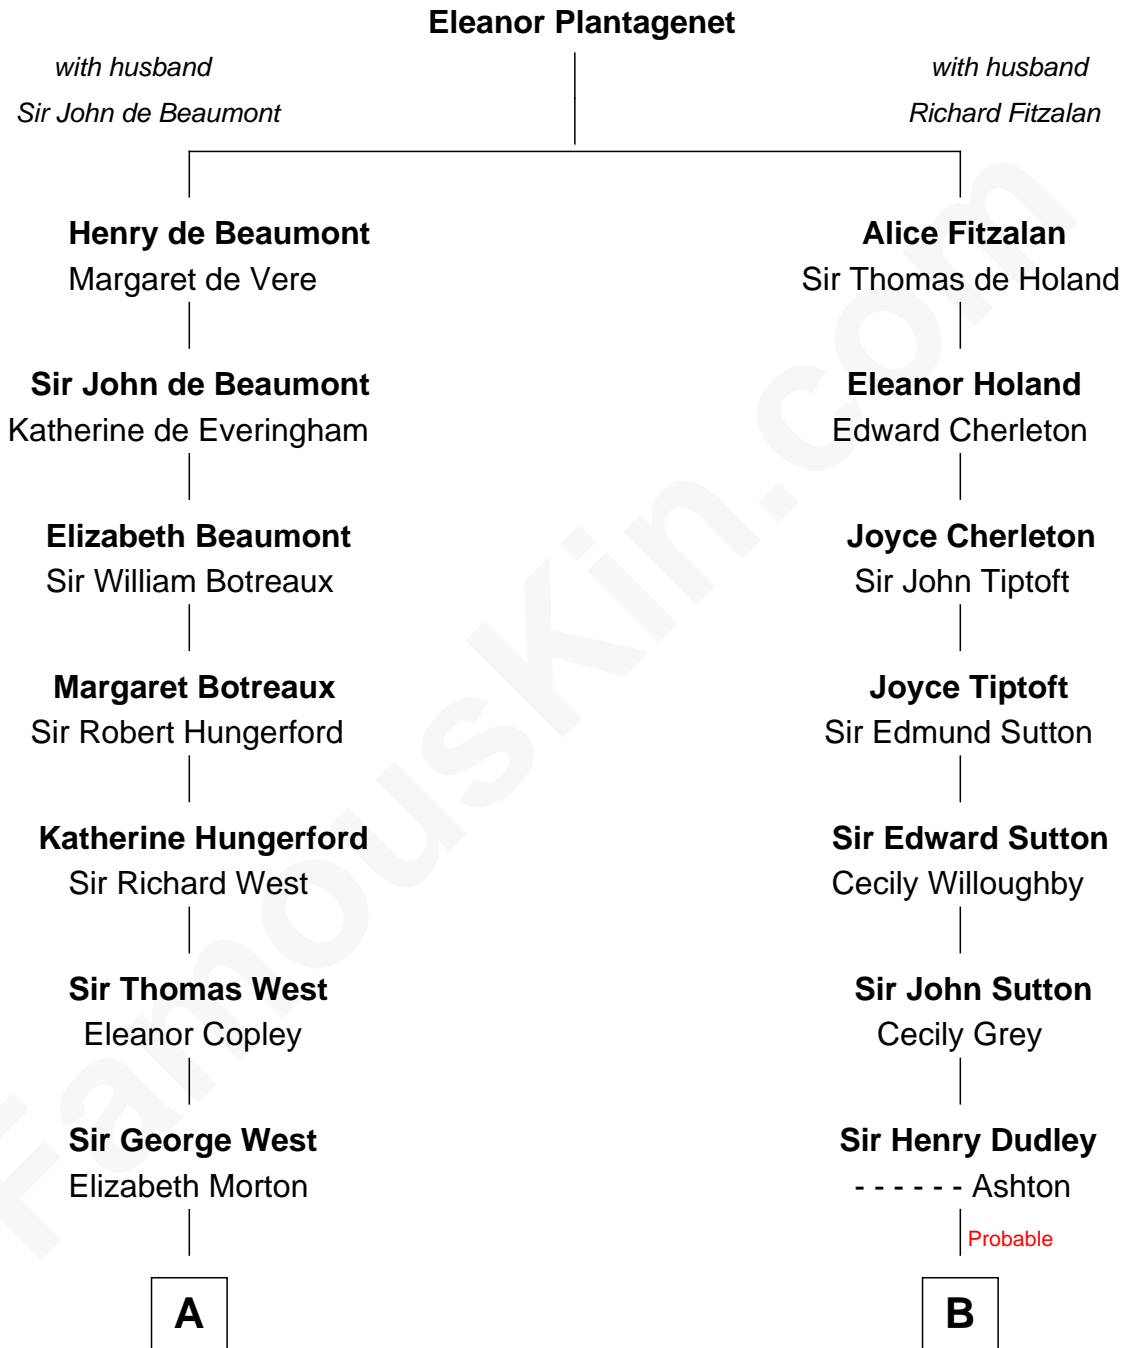

FamousKin.com Relationship Chart of

Ray Bradbury

Author of The Martian Chronicles

13th cousin 6 times removed of

John Langdon

Signer of the U.S. Constitution

C

—
Samuel Hinkston Bradbury

Minnie Alice Davis

—
Leonard Spaulding Bradbury

Esther Marie Moberg

—
Ray Bradbury

Author of [The Martian Chronicles](#)

FamousKin.com