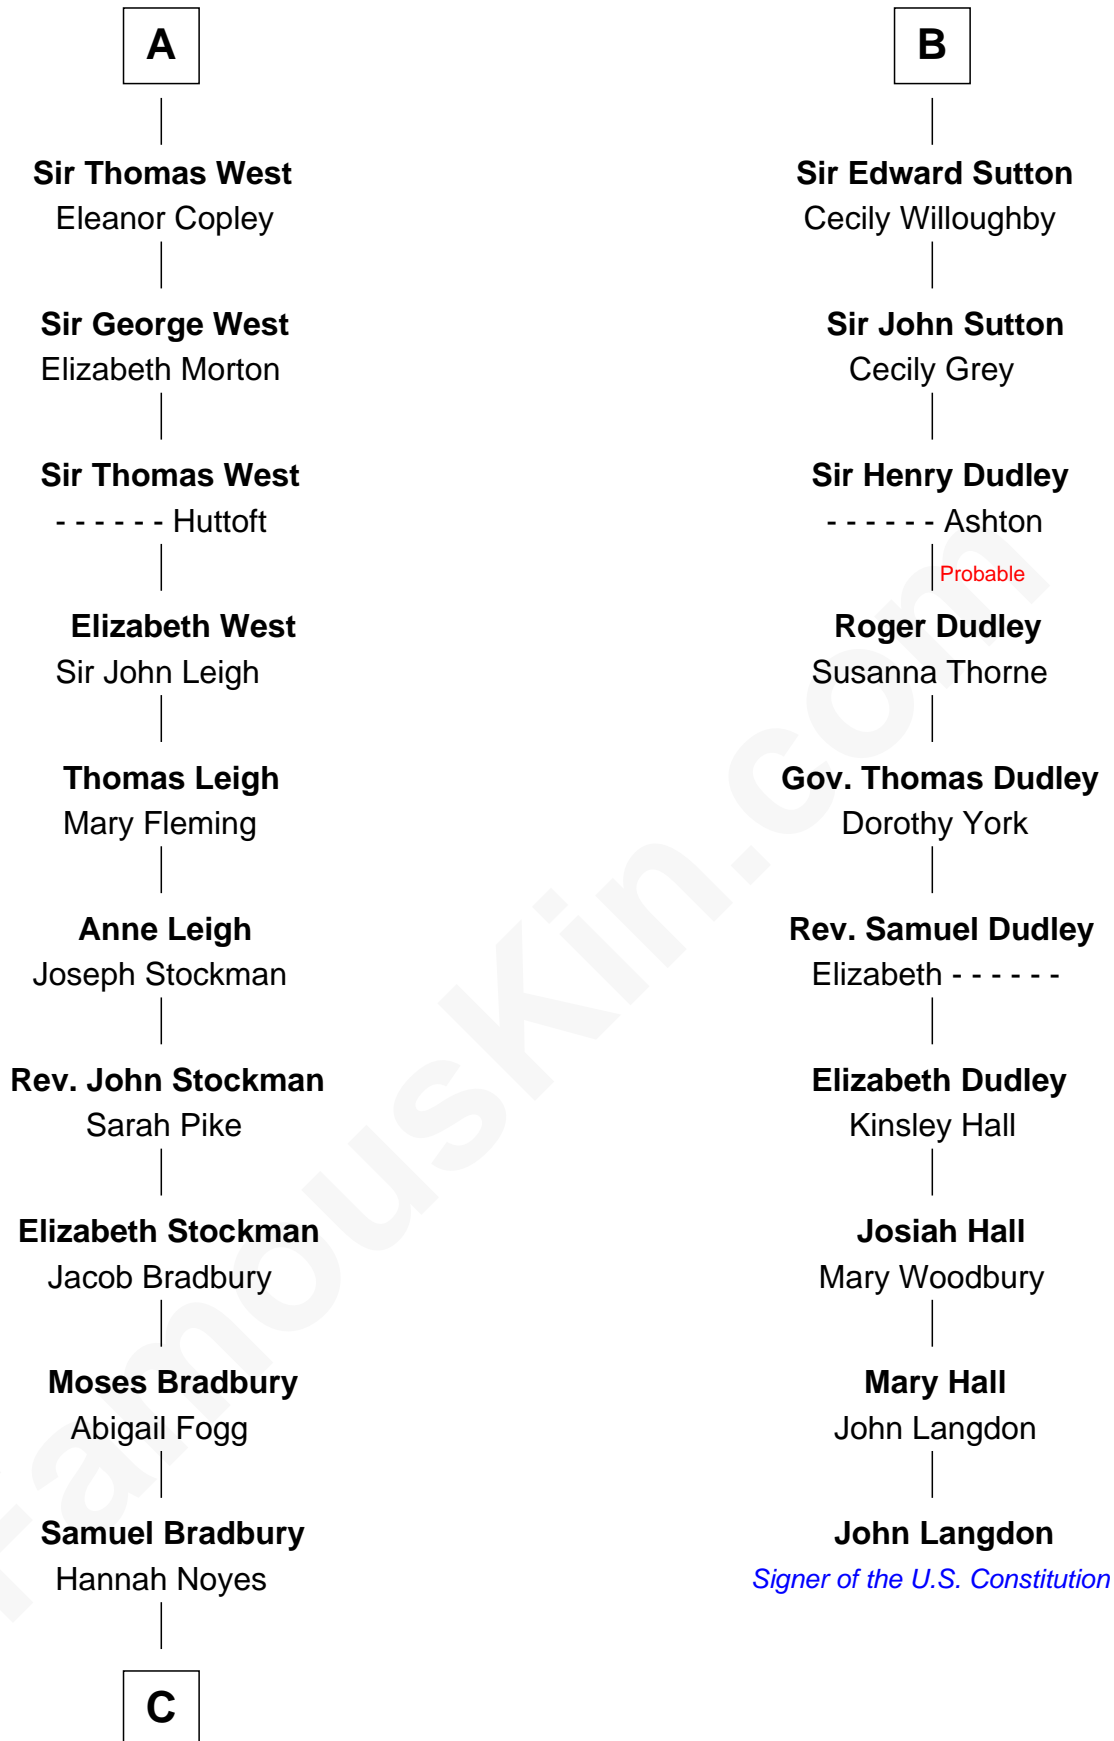

FamousKin.com Relationship Chart of

Ray Bradbury

Author of The Martian Chronicles

16th cousin 5 times removed of

John Langdon

Signer of the U.S. Constitution

Robert I, Count of Artois

Matilda of Brabant

C

—
Samuel Bradbury
Frances Mary Rothead

—
Samuel Irving Bradbury
Mary Adell Spaulding

—
Samuel Hinkston Bradbury
Minnie Alice Davis

—
Leonard Spaulding Bradbury
Esther Marie Moberg

—
Ray Bradbury
Author of The Martian Chronicles