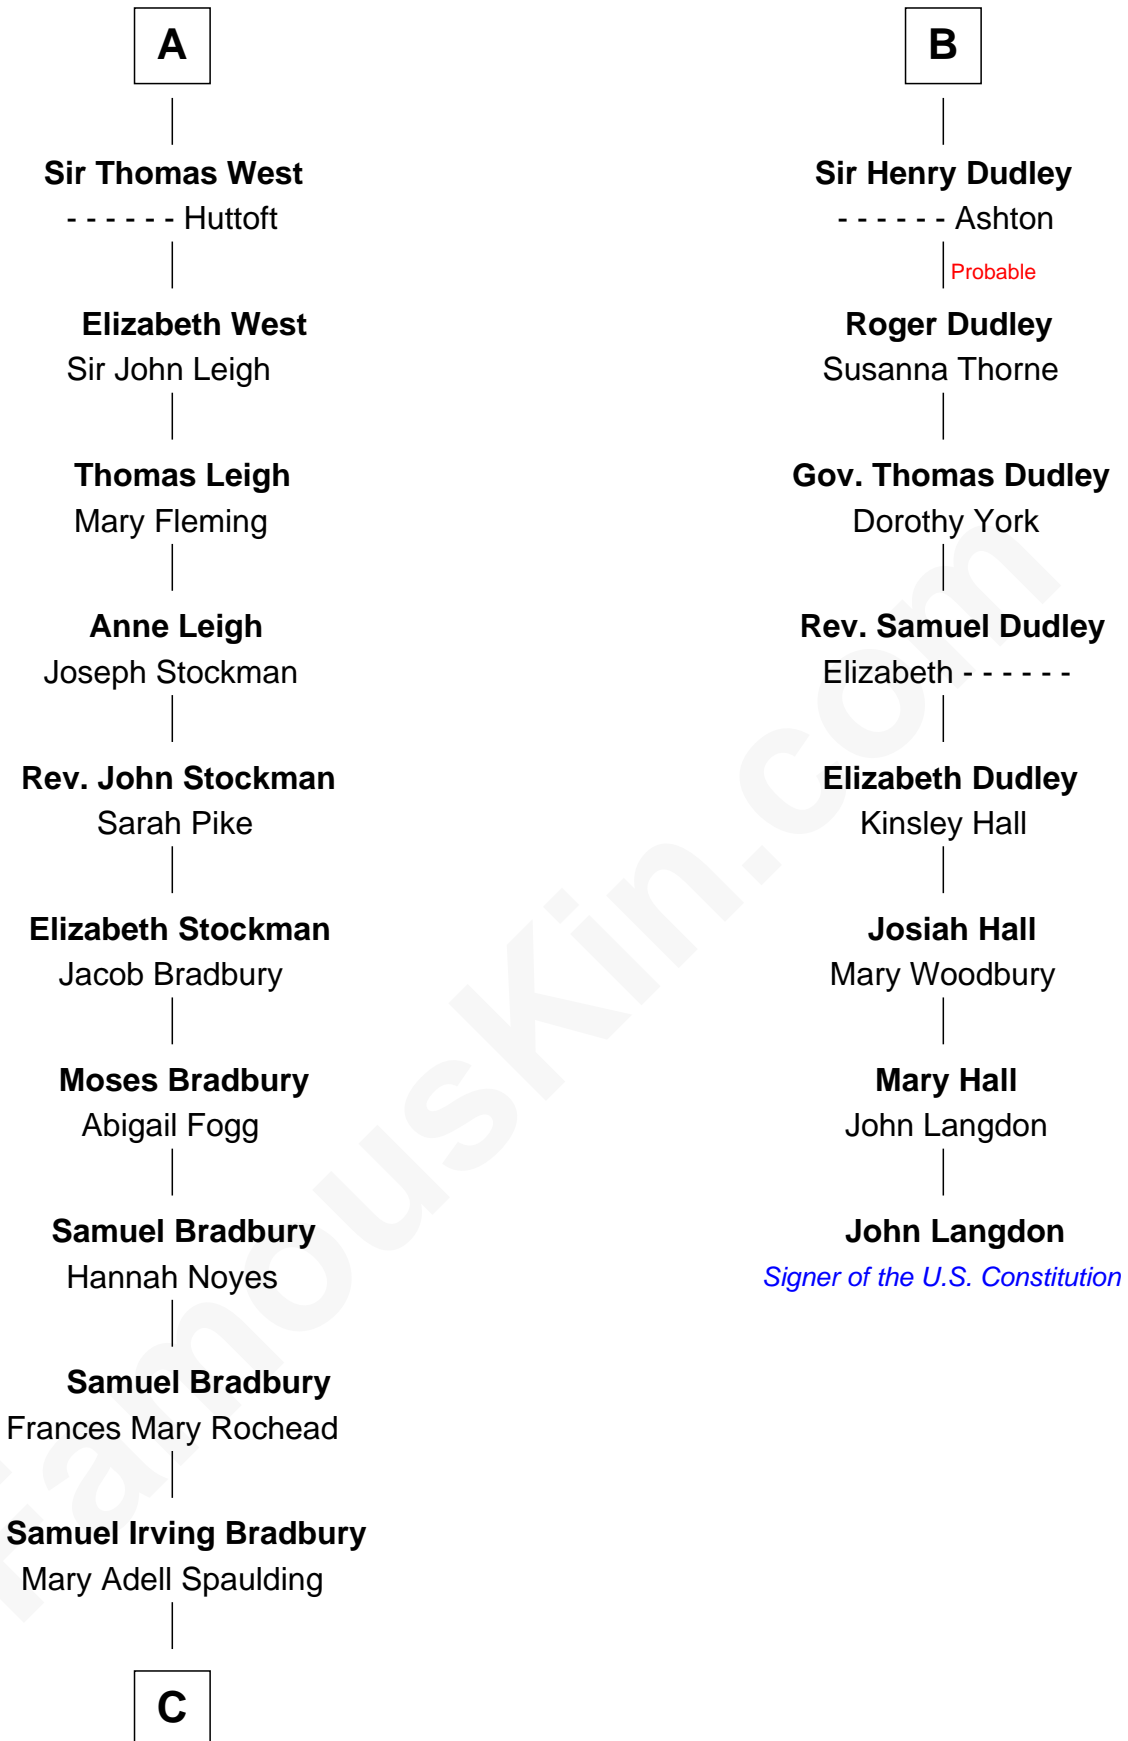

FamousKin.com Relationship Chart of

Ray Bradbury

Author of The Martian Chronicles

14th cousin 5 times removed of

John Langdon

Signer of the U.S. Constitution

Sir Robert de Holland

Maude la Zouche

C

—
Samuel Hinkston Bradbury

Minnie Alice Davis

—
Leonard Spaulding Bradbury

Esther Marie Moberg

—
Ray Bradbury

Author of [The Martian Chronicles](#)

FamousKin.com