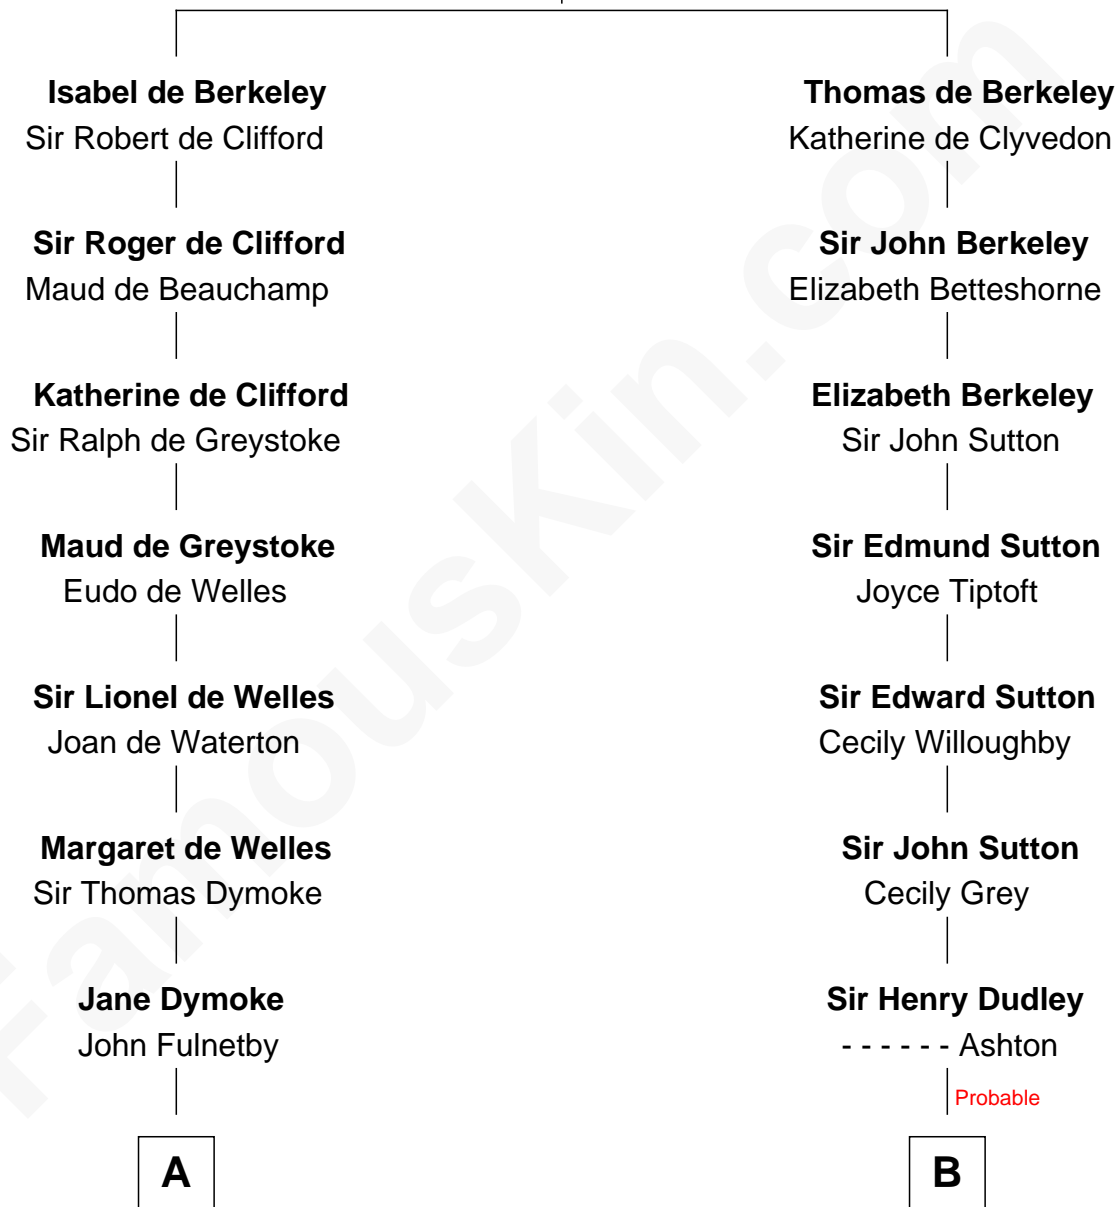

# FamousKin.com Relationship Chart of

**Ray Bradbury**

*Author of The Martian Chronicles*

13th cousin 7 times removed of

**John Langdon**

*Signer of the U.S. Constitution*

**Sir Maurice de Berkeley**

Eve la Zouche

**C**

—  
**Samuel Irving Bradbury**

Mary Adell Spaulding

—  
**Samuel Hinkston Bradbury**

Minnie Alice Davis

—  
**Leonard Spaulding Bradbury**

Esther Marie Moberg

—  
**Ray Bradbury**