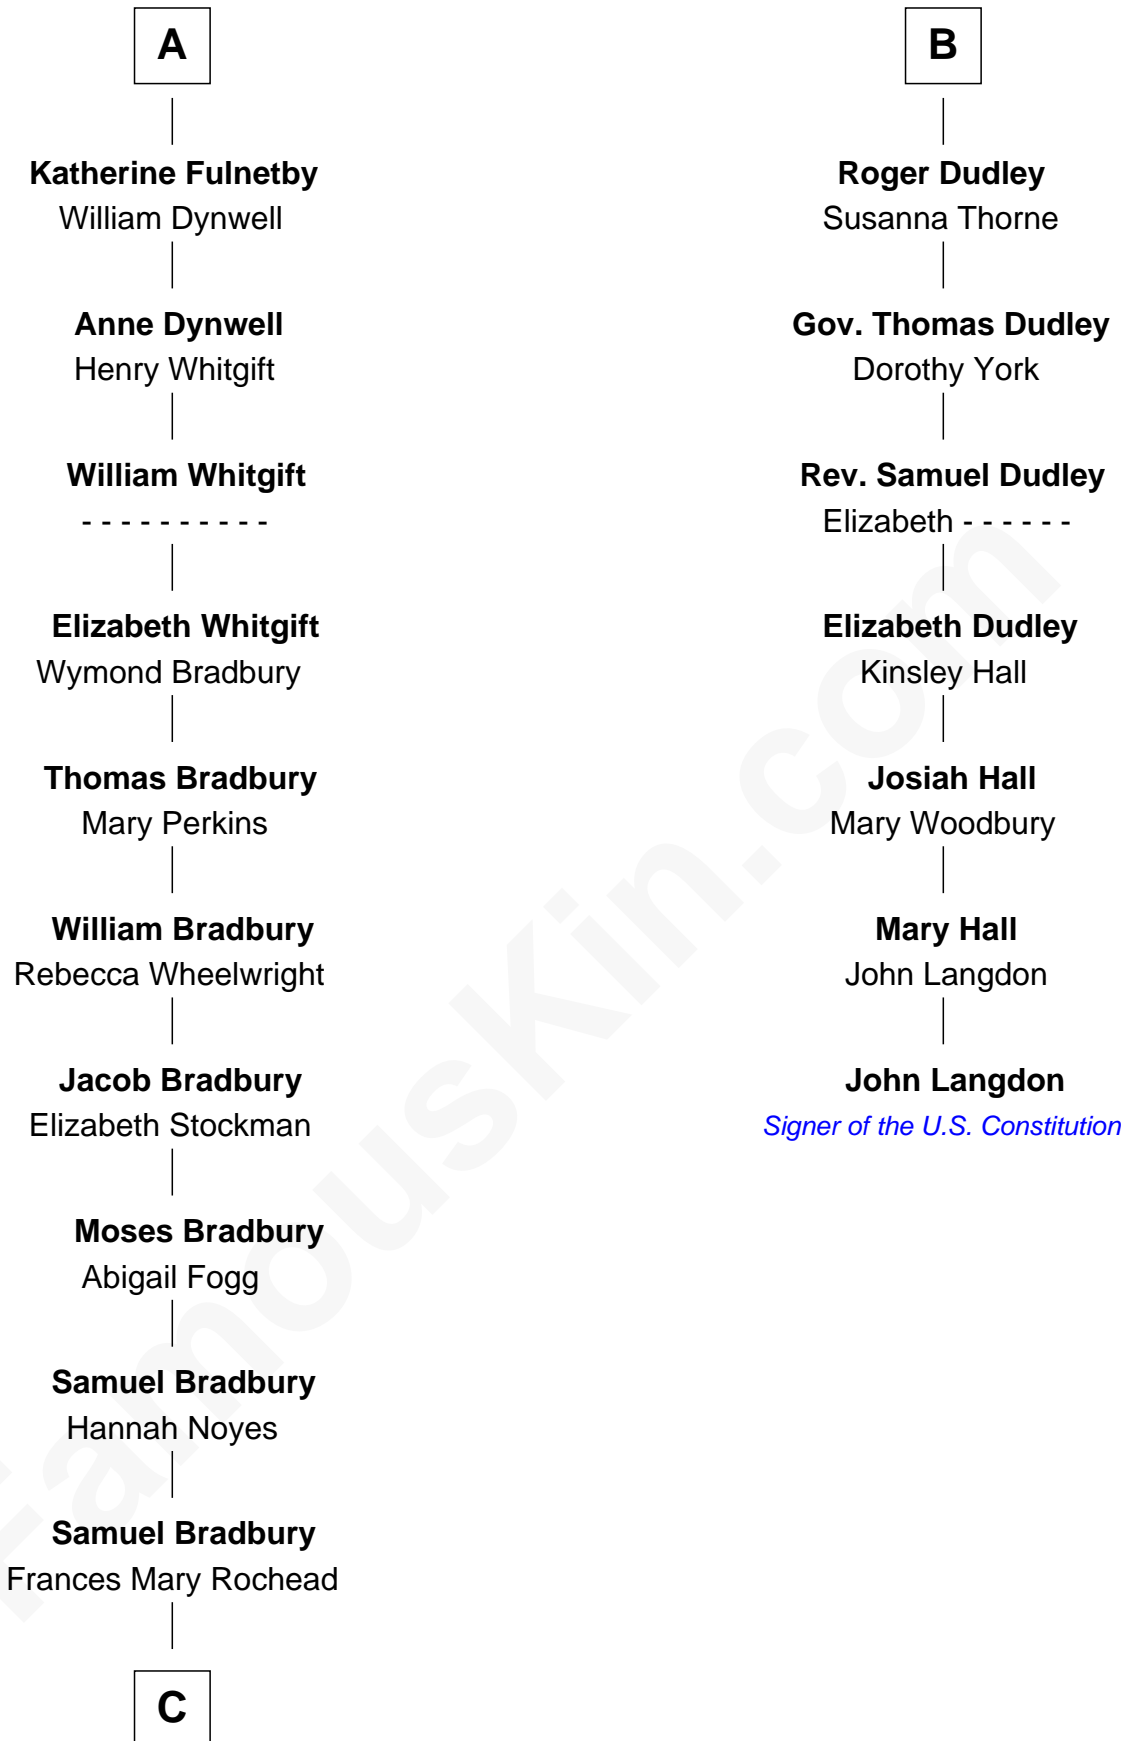

# FamousKin.com Relationship Chart of

**Ray Bradbury**

*Author of The Martian Chronicles*

13th cousin 7 times removed of

**John Langdon**

*Signer of the U.S. Constitution*

**Sir Maurice de Berkeley**

Eve la Zouche

**C**

—  
**Samuel Irving Bradbury**

Mary Adell Spaulding

—  
**Samuel Hinkston Bradbury**

Minnie Alice Davis

—  
**Leonard Spaulding Bradbury**

Esther Marie Moberg

—  
**Ray Bradbury**