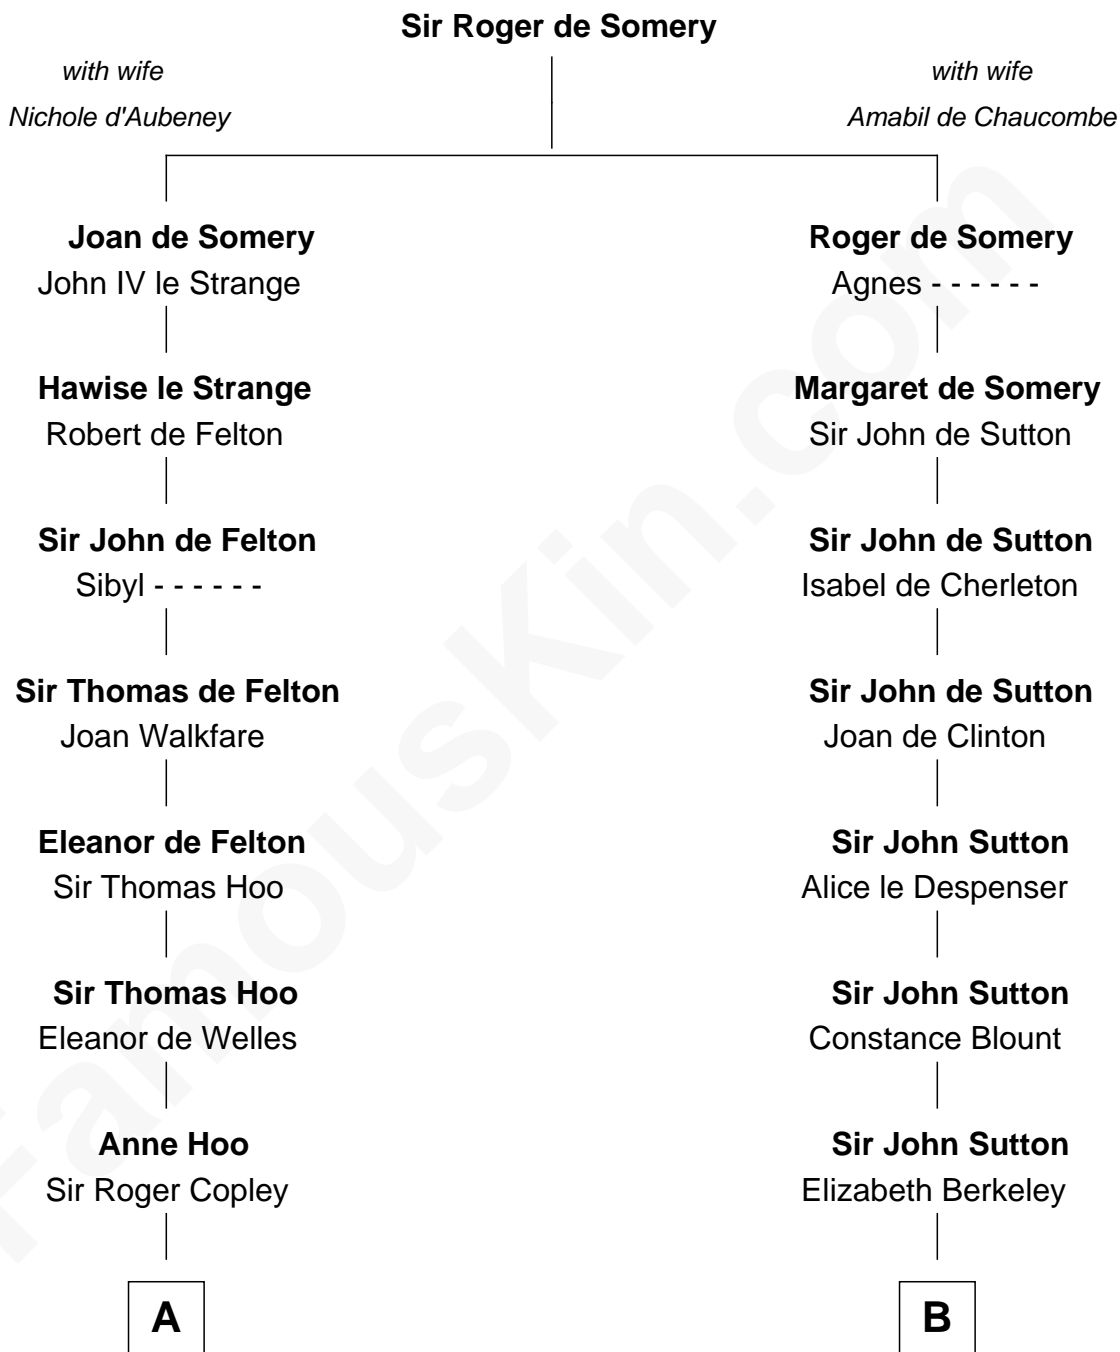

FamousKin.com Relationship Chart of

Ray Bradbury

Author of The Martian Chronicles

21st cousin of

Louis Auchincloss

Author

C

Samuel Bradbury
Frances Mary Rohead

Samuel Irving Bradbury
Mary Adell Spaulding

Samuel Hinkston Bradbury
Minnie Alice Davis

Leonard Spaulding Bradbury
Esther Marie Moberg

Ray Bradbury
Author of The Martian Chronicles

D

Gurdon Buck
Susannah Mainwaring