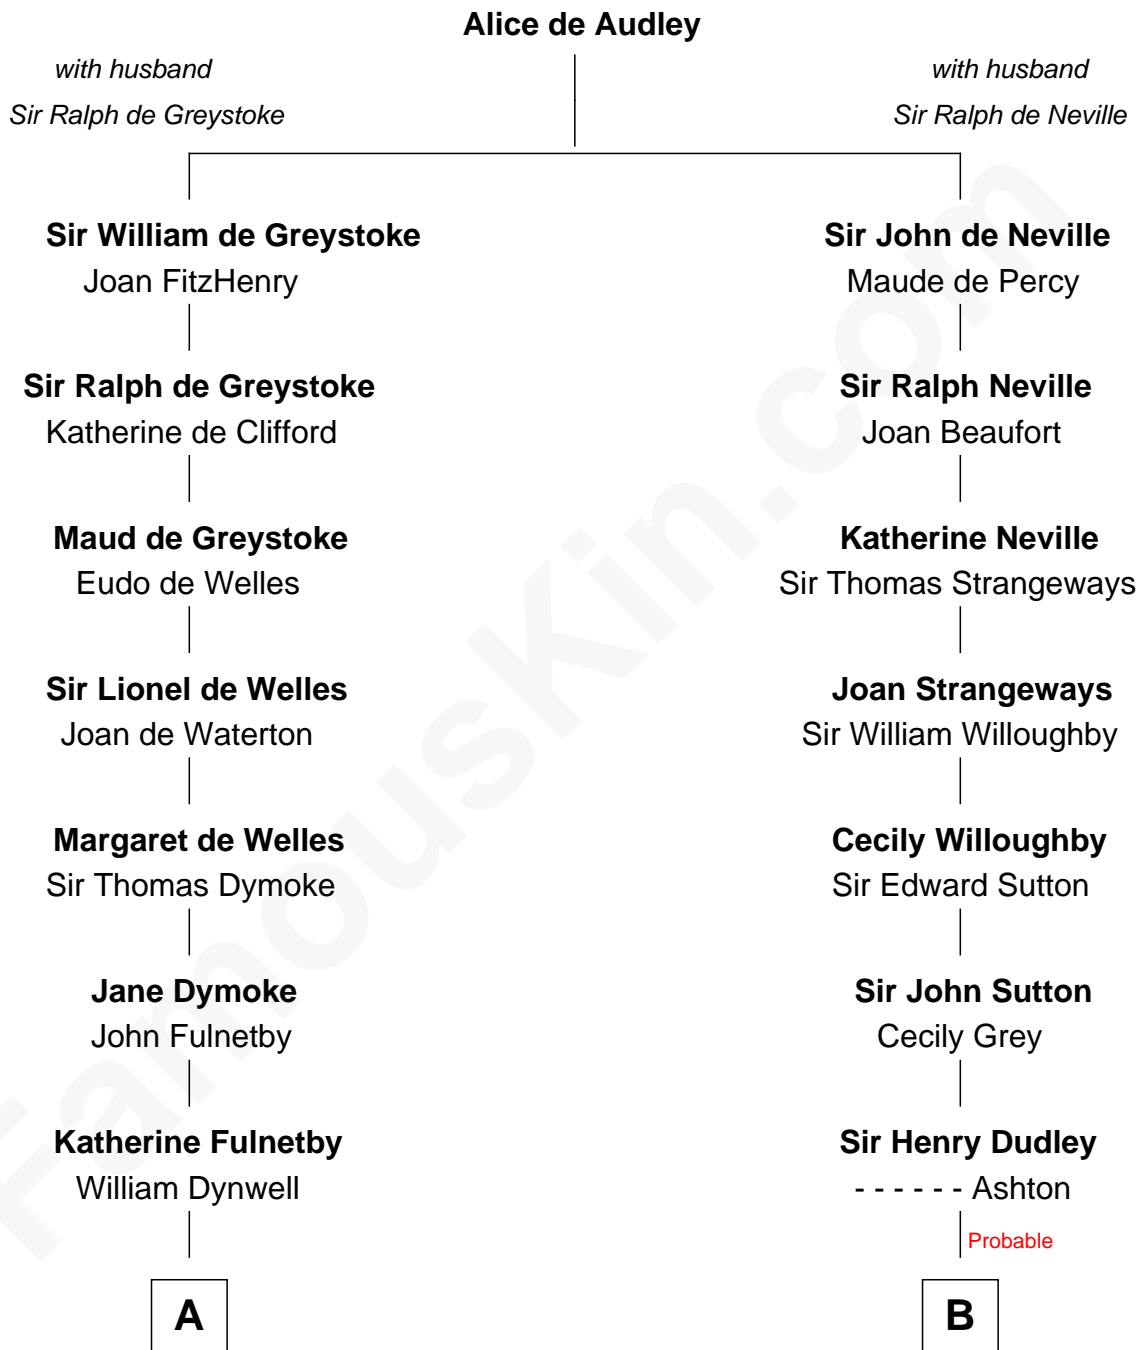

FamousKin.com Relationship Chart of

Ray Bradbury

Author of The Martian Chronicles

17th cousin 2 times removed of

Louis Auchincloss

Author

C

—
Samuel Hinkston Bradbury

Minnie Alice Davis

—
Leonard Spaulding Bradbury

Esther Marie Moberg

—
Ray Bradbury

Author of [The Martian Chronicles](#)

FamousKin.com