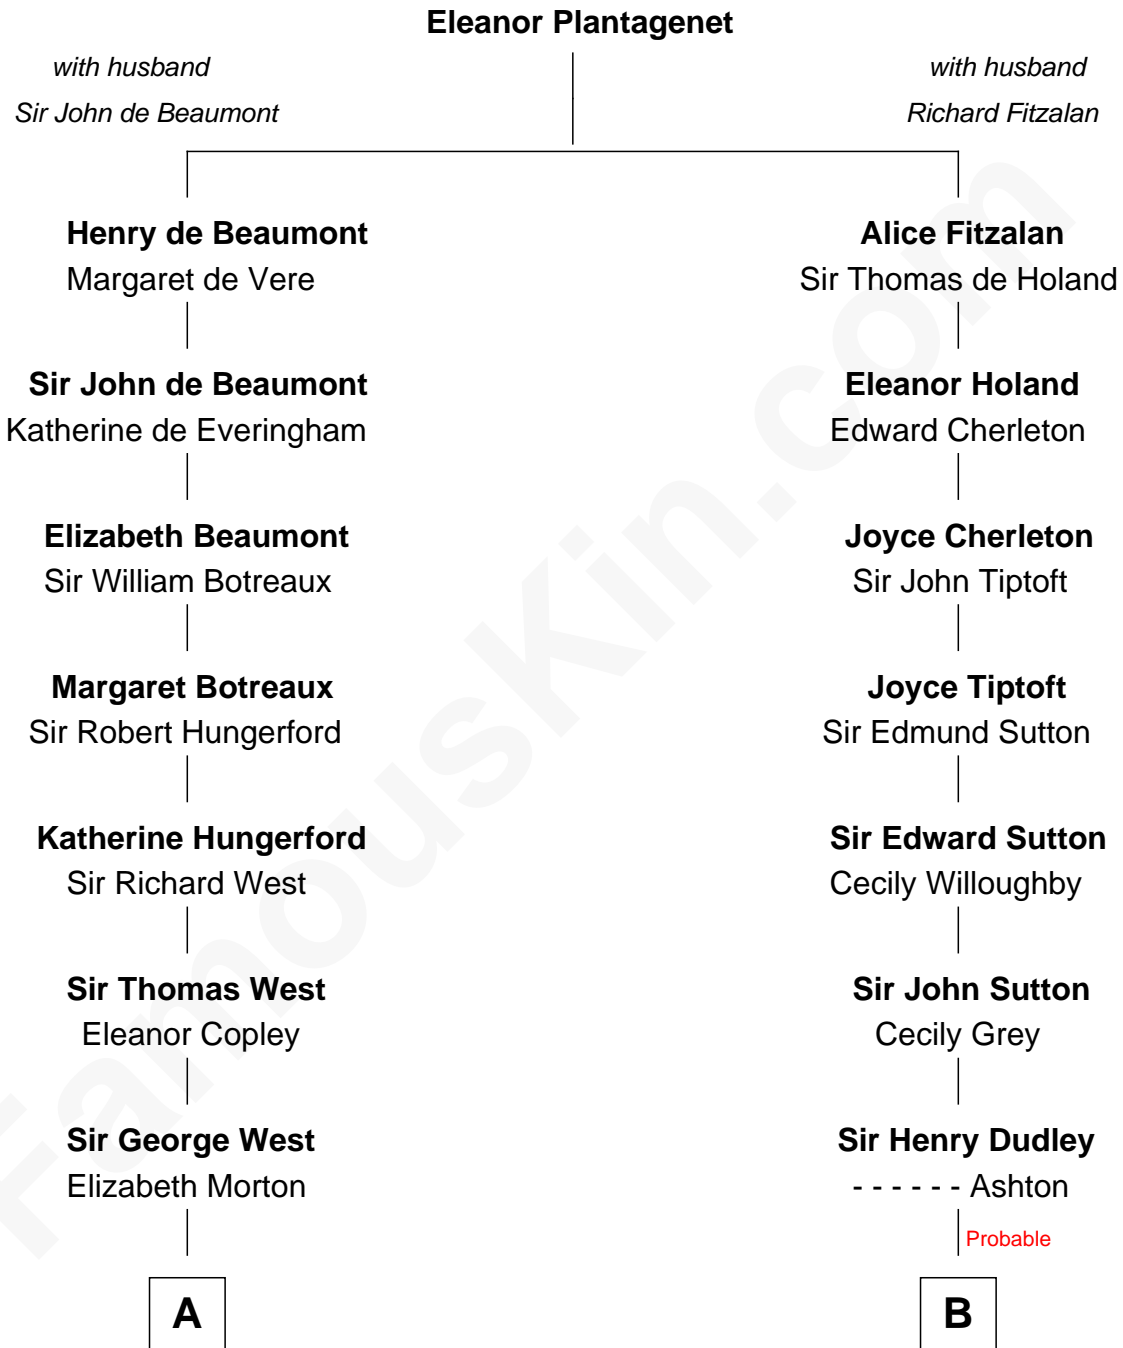

FamousKin.com Relationship Chart of

Ray Bradbury

Author of *The Martian Chronicles*

17th cousin 2 times removed of

Louis Auchincloss

Author

C

—
Samuel Hinkston Bradbury

Minnie Alice Davis

—
Leonard Spaulding Bradbury

Esther Marie Moberg

—
Ray Bradbury

Author of [The Martian Chronicles](#)

FamousKin.com