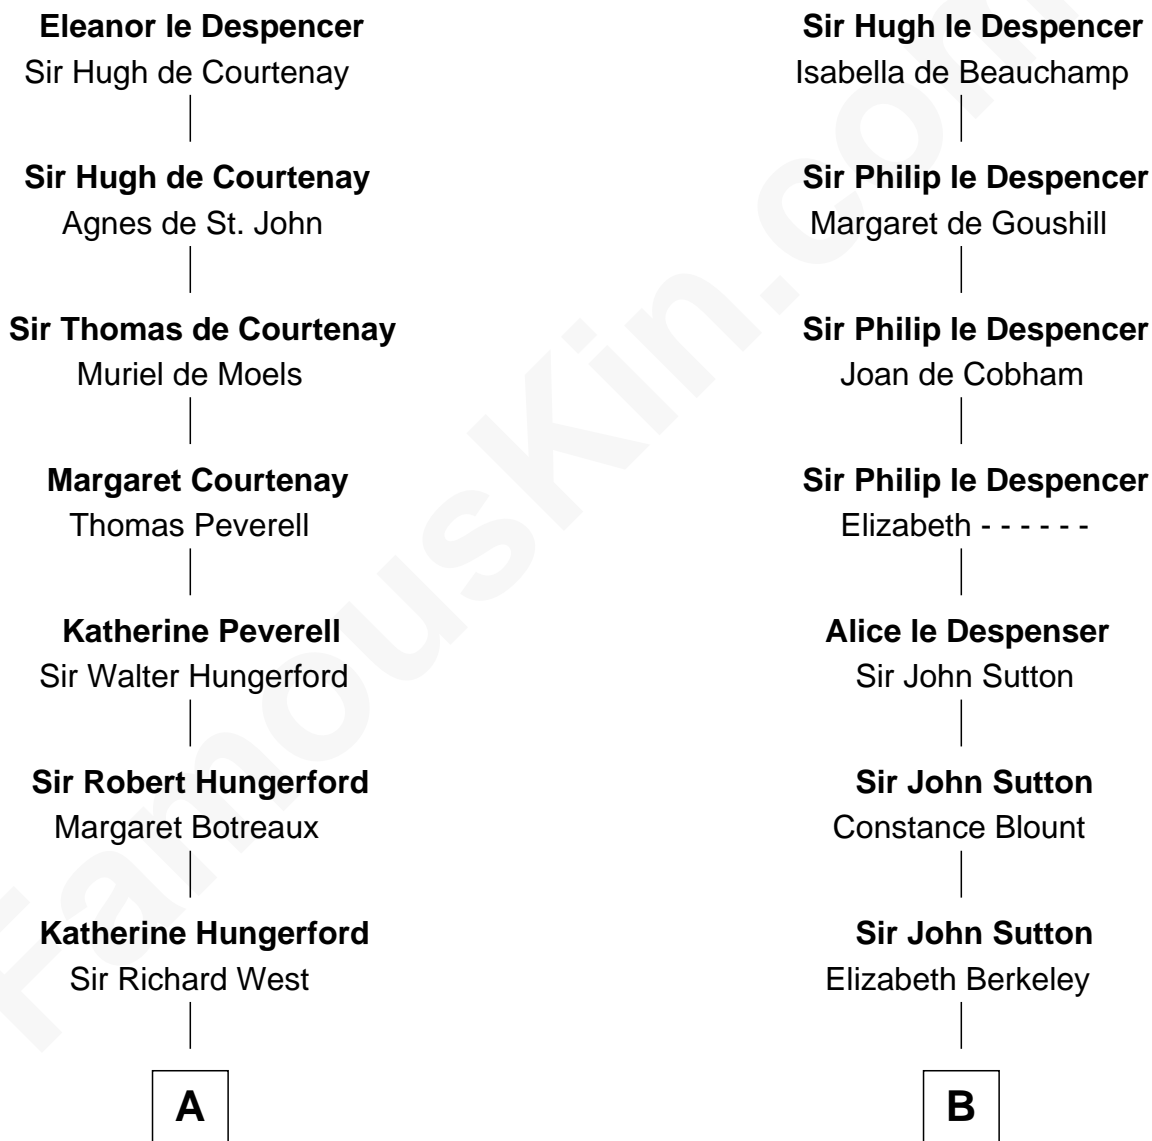

FamousKin.com Relationship Chart of

Ray Bradbury

Author of The Martian Chronicles

21st cousin of

Louis Auchincloss

Author

Sir Hugh le Despencer

Aveline Basset

C

Samuel Bradbury
Frances Mary Rohead

Samuel Irving Bradbury
Mary Adell Spaulding

Samuel Hinkston Bradbury
Minnie Alice Davis

Leonard Spaulding Bradbury
Esther Marie Moberg

Ray Bradbury
Author of The Martian Chronicles