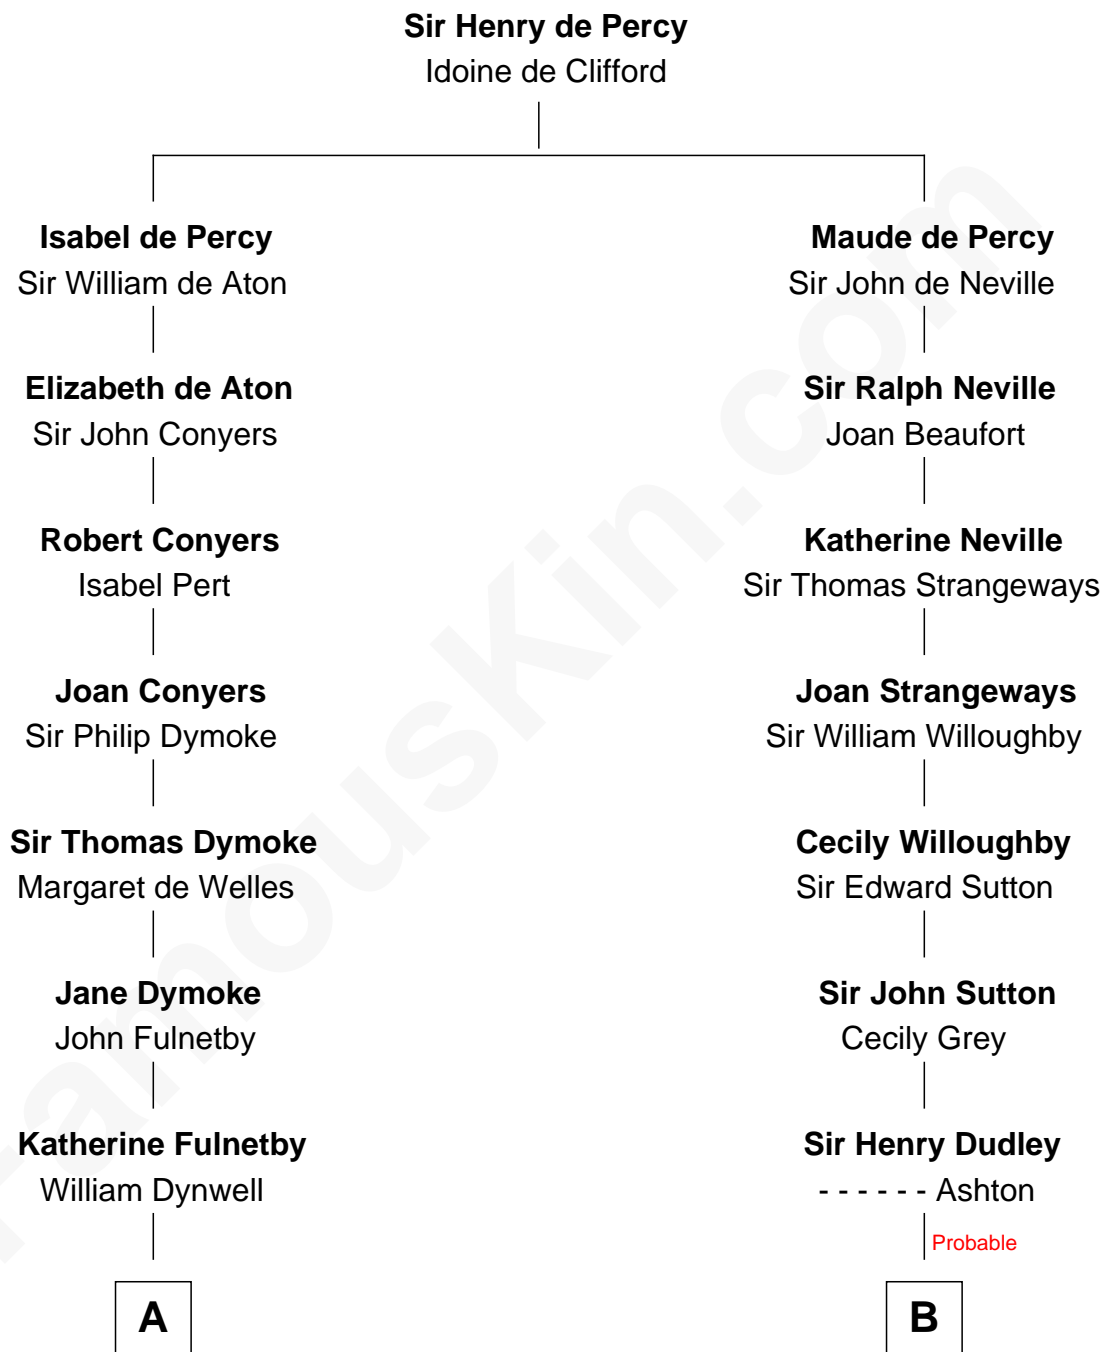

FamousKin.com Relationship Chart of

Ray Bradbury

Author of The Martian Chronicles

17th cousin 2 times removed of

Louis Auchincloss

Author

C

—
Samuel Hinkston Bradbury

Minnie Alice Davis

—
Leonard Spaulding Bradbury

Esther Marie Moberg

—
Ray Bradbury

Author of [The Martian Chronicles](#)

FamousKin.com