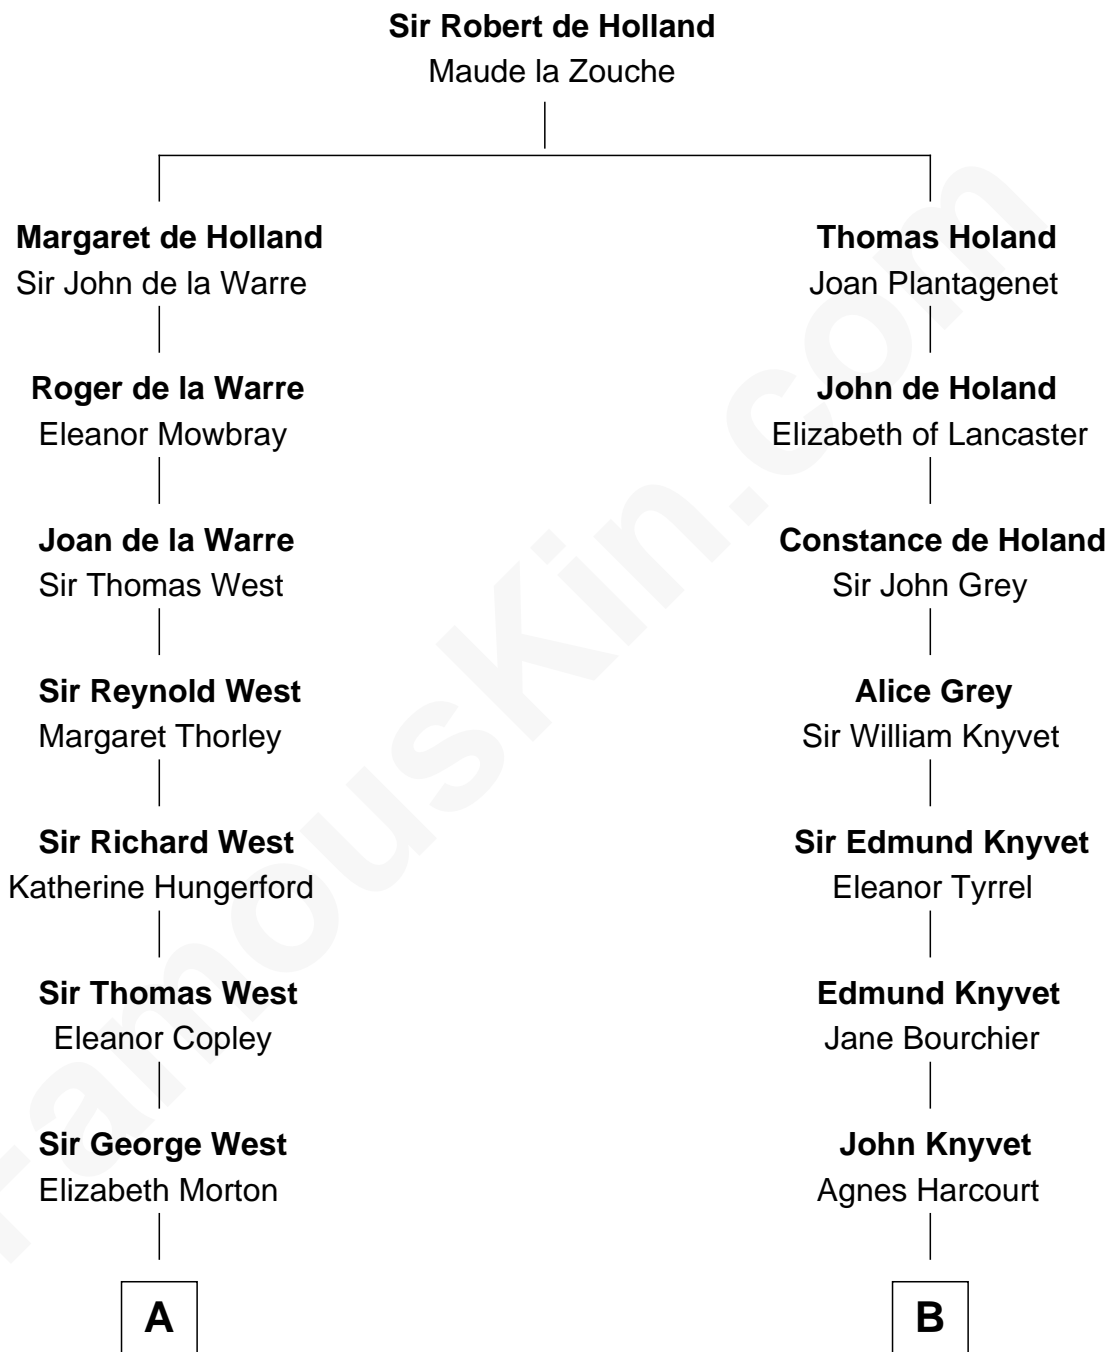

FamousKin.com Relationship Chart of

Ray Bradbury

Author of The Martian Chronicles

18th cousin 1 time removed of

Louis Auchincloss

Author

C

Samuel Hinkston Bradbury