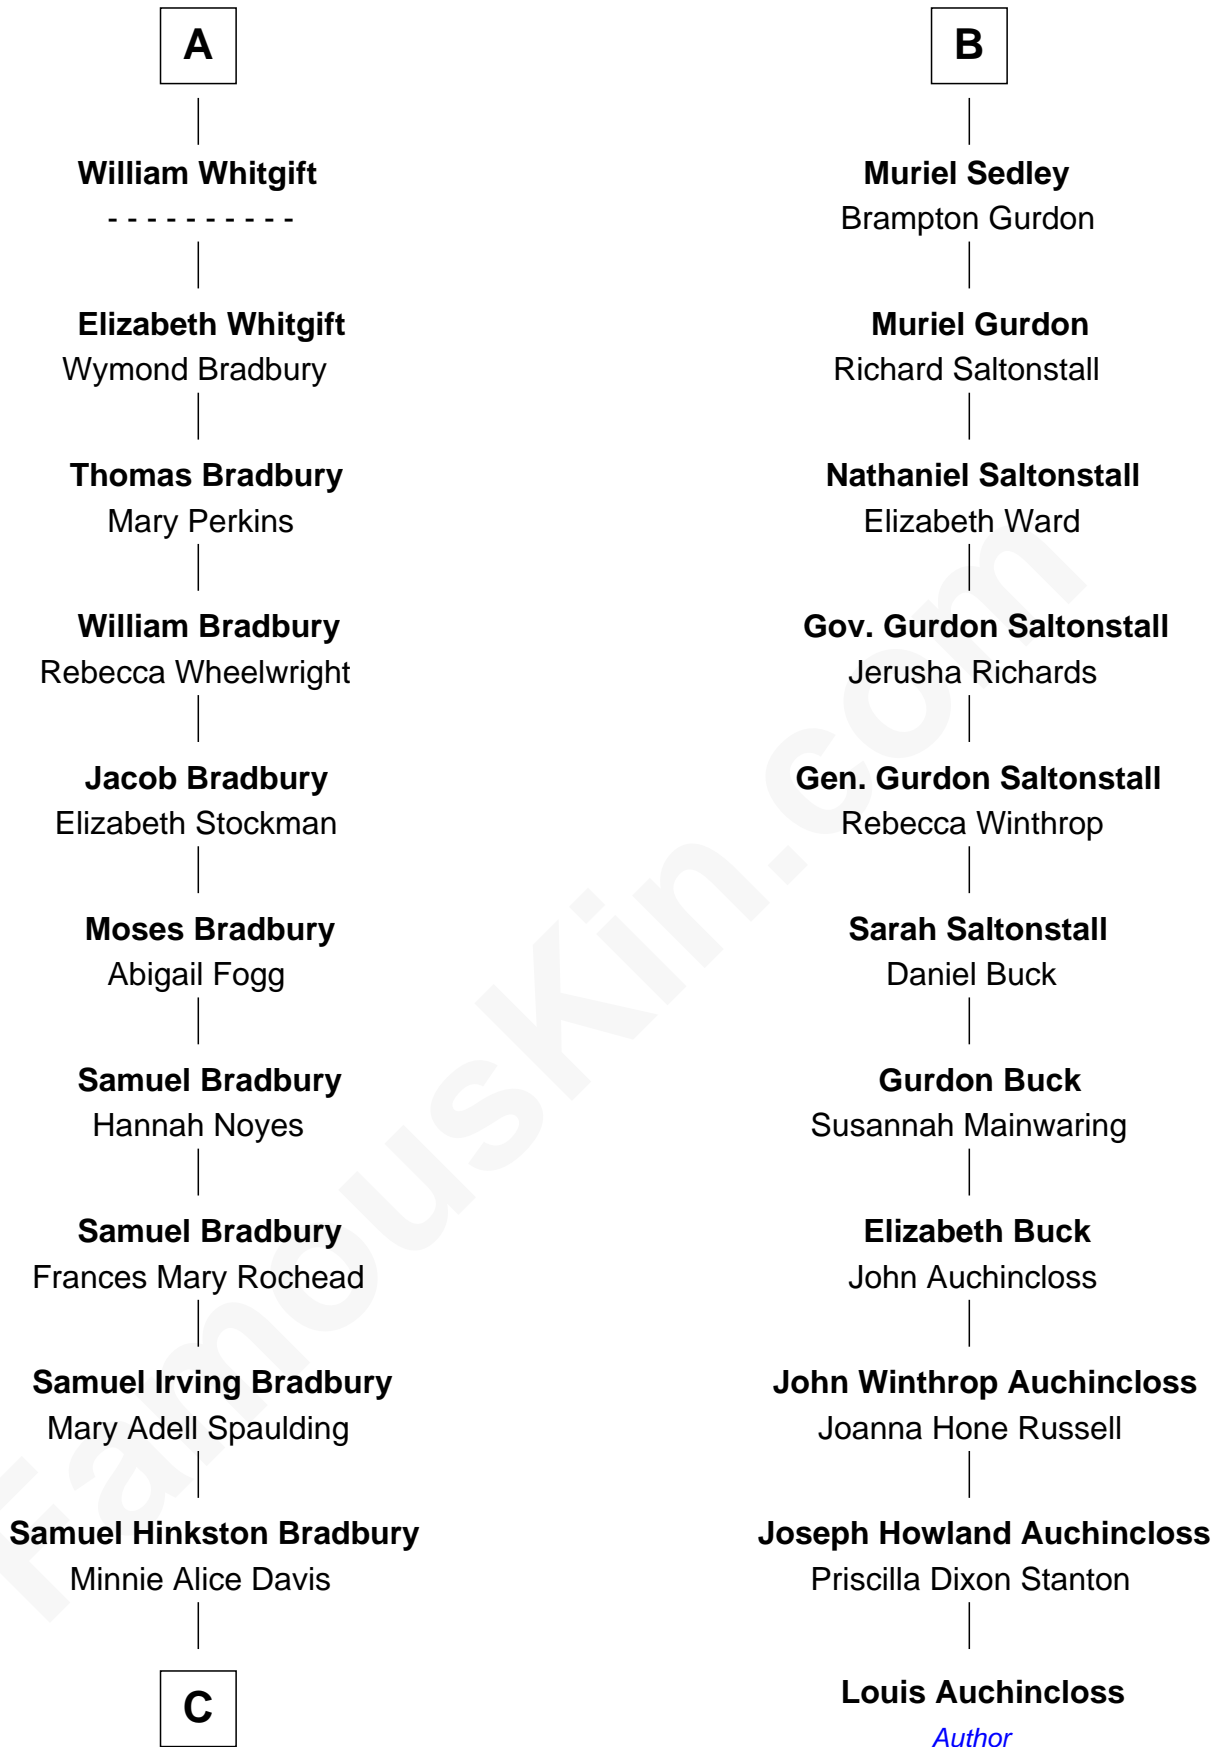

FamousKin.com Relationship Chart of

Ray Bradbury

Author of The Martian Chronicles

17th cousin 1 time removed of

Louis Auchincloss

Author

C

—
Leonard Spaulding Bradbury

Esther Marie Moberg

—
Ray Bradbury

Author of [The Martian Chronicles](#)

FamousKin.com