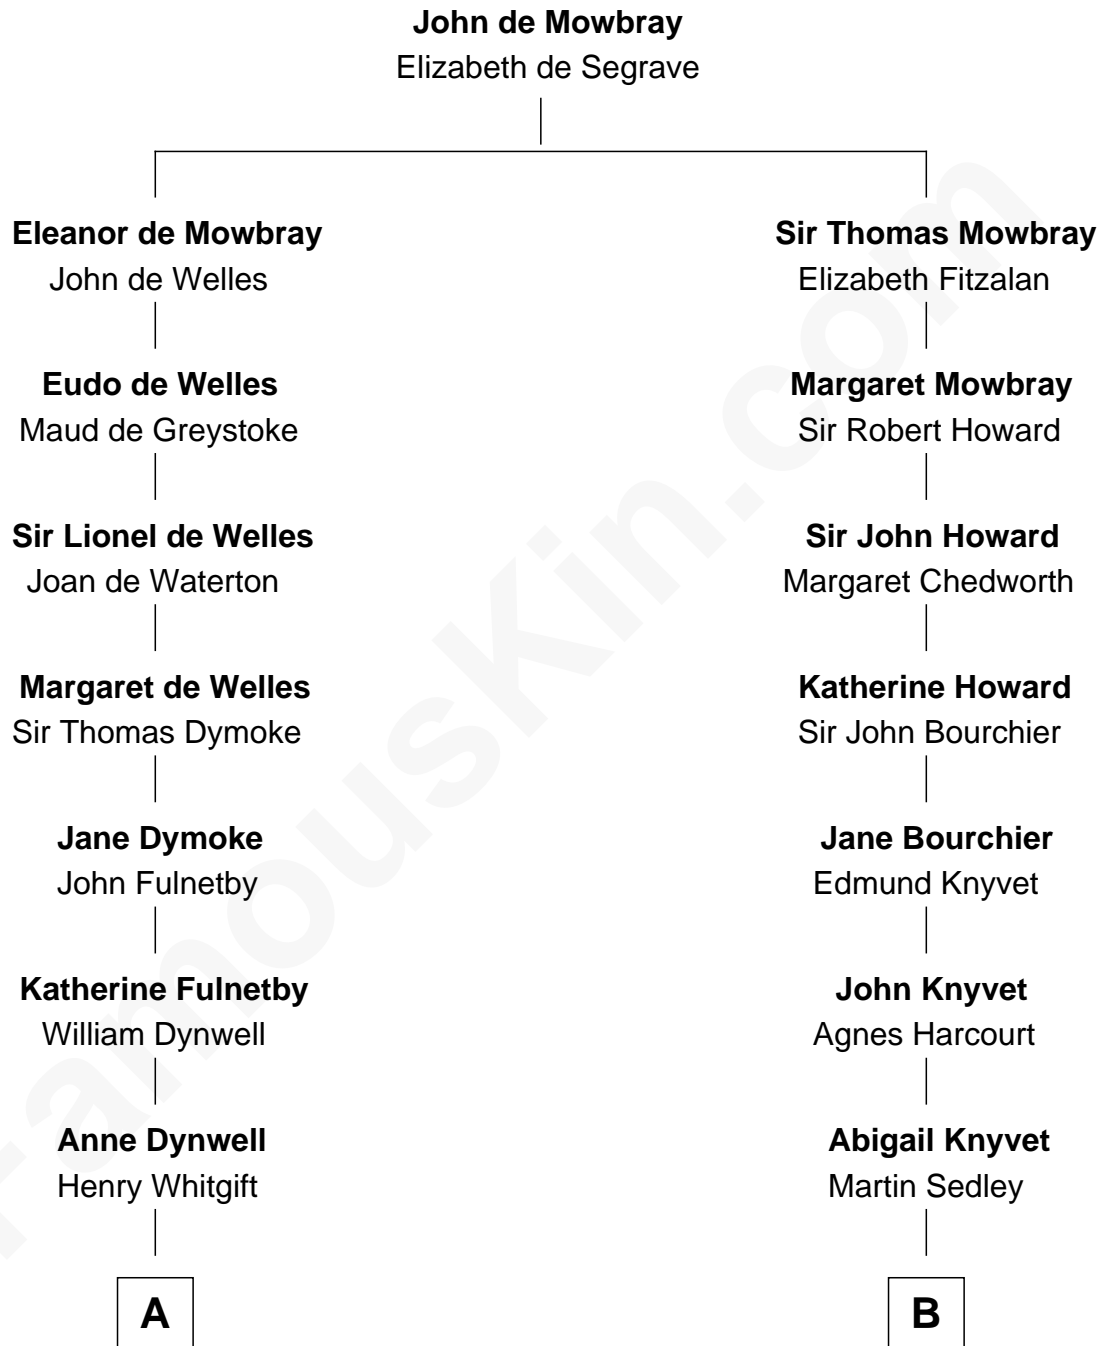

FamousKin.com Relationship Chart of

Ray Bradbury

Author of The Martian Chronicles

17th cousin 1 time removed of

Louis Auchincloss

Author

C

—
Leonard Spaulding Bradbury

Esther Marie Moberg

—
Ray Bradbury

Author of [The Martian Chronicles](#)

FamousKin.com