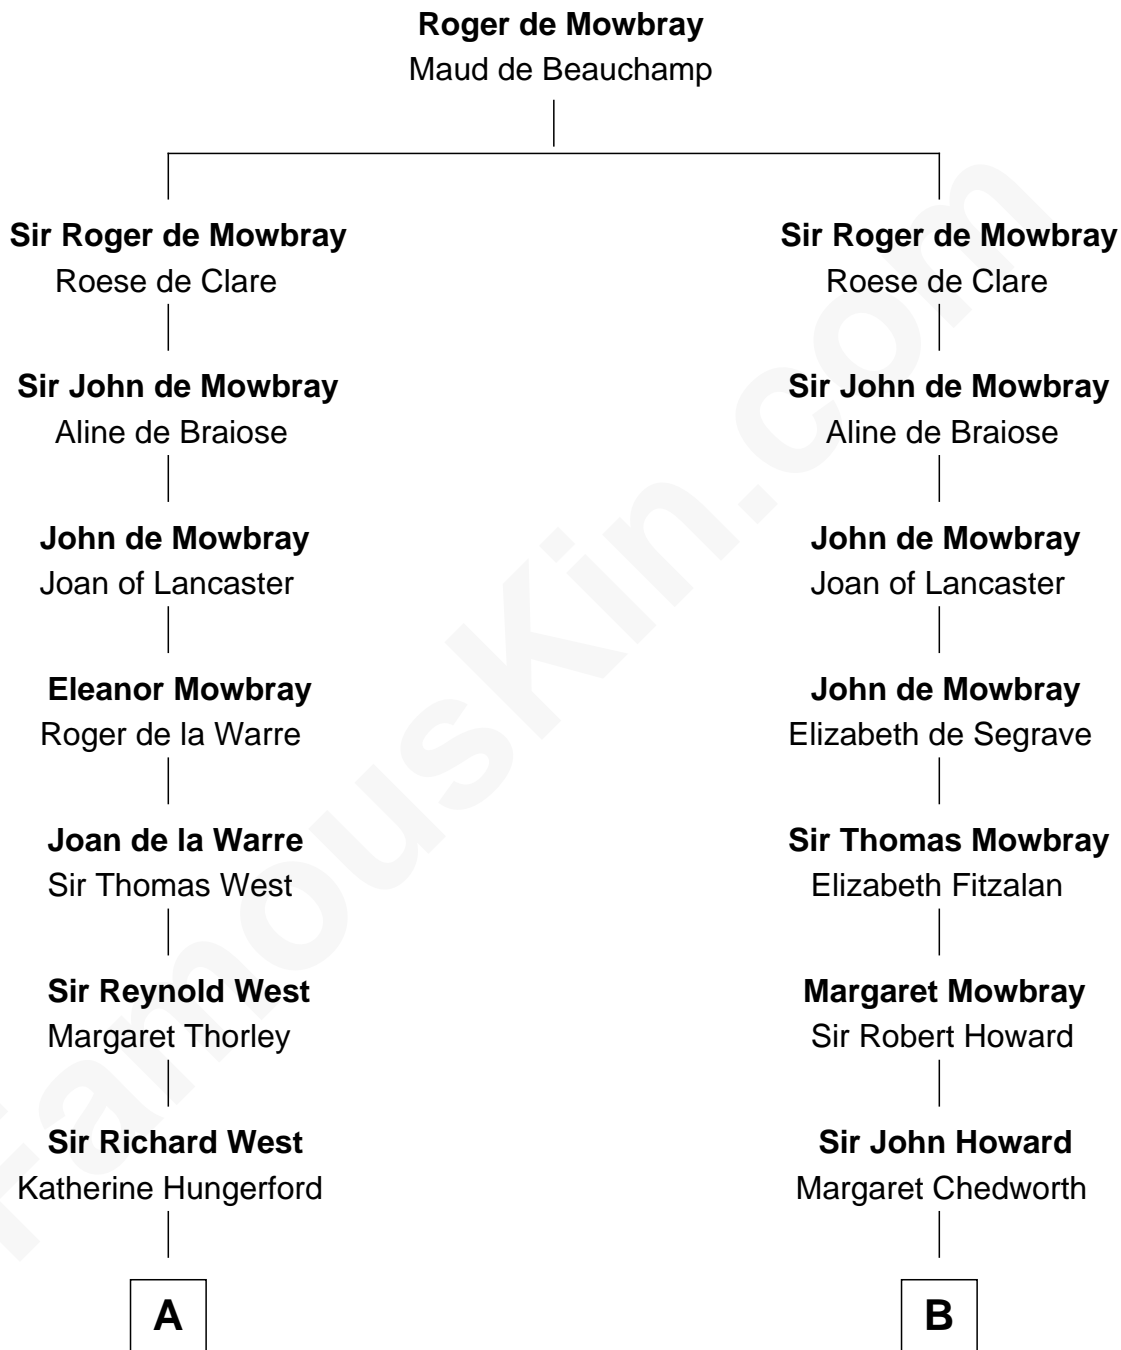

FamousKin.com Relationship Chart of

Ray Bradbury

Author of The Martian Chronicles

21st cousin of

Louis Auchincloss

Author

C

Samuel Bradbury
Frances Mary Rohead

Samuel Irving Bradbury
Mary Adell Spaulding

Samuel Hinkston Bradbury
Minnie Alice Davis

Leonard Spaulding Bradbury
Esther Marie Moberg

Ray Bradbury
Author of The Martian Chronicles

D

Gurdon Buck
Susannah Mainwaring