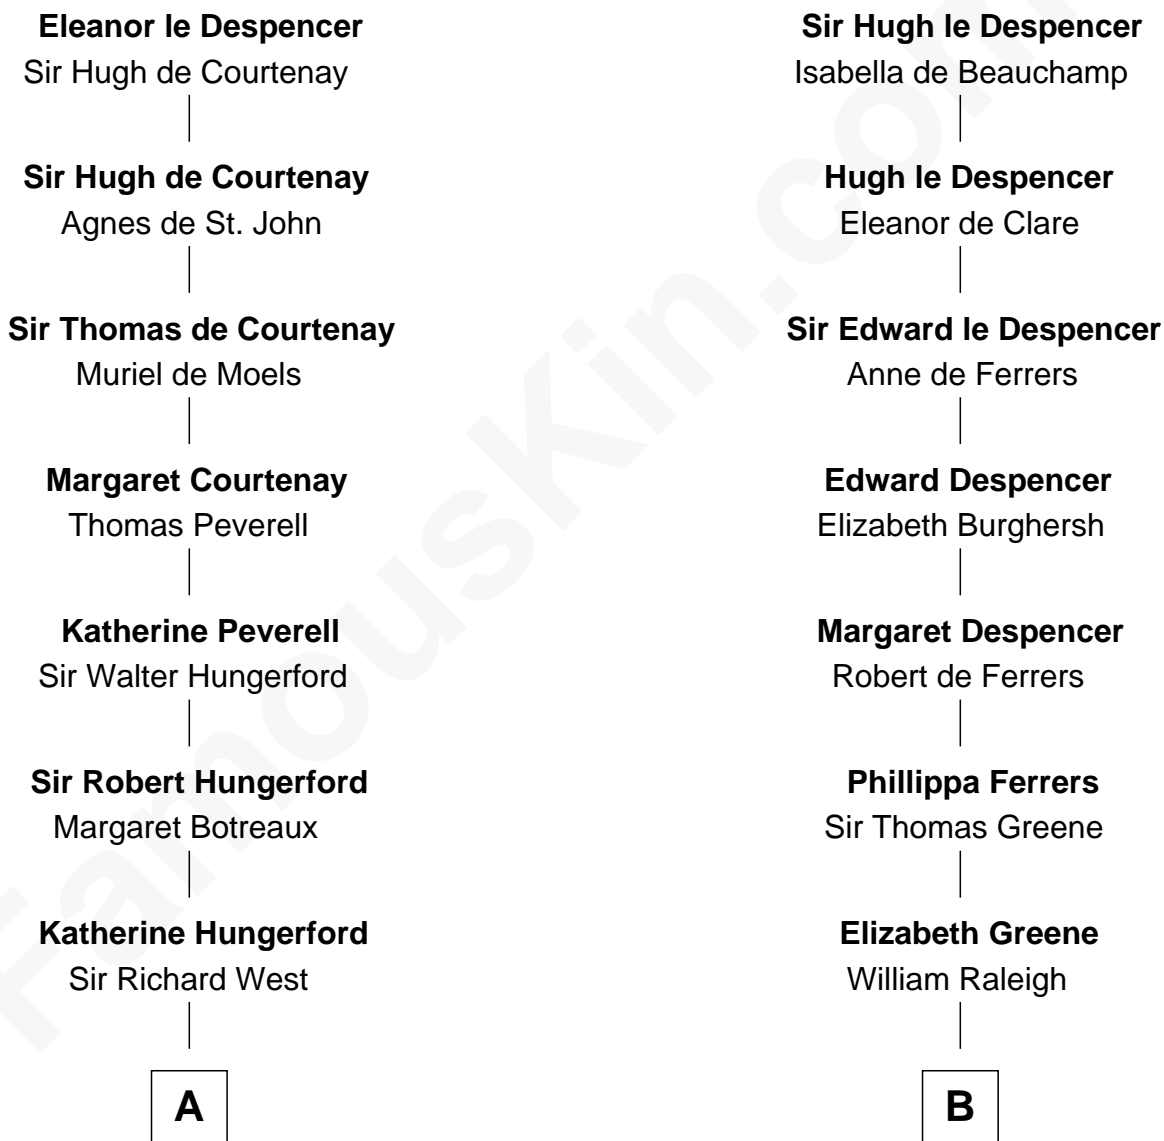

FamousKin.com Relationship Chart of

Ray Bradbury

Author of The Martian Chronicles

20th cousin 1 time removed of

Shanghai Pierce

Texas Cattleman

Sir Hugh le Despencer

Aveline Basset

C

Samuel Bradbury
Frances Mary Rohead

Samuel Irving Bradbury
Mary Adell Spaulding

Samuel Hinkston Bradbury
Minnie Alice Davis

Leonard Spaulding Bradbury
Esther Marie Moberg

Ray Bradbury
Author of The Martian Chronicles

D

Ambless Wilbore
Nathaniel Stoddard

Susanna Stoddard
Isaac Pearce

Jonathan D. Pearce
Hanna Phillips Head

Shanghai Pierce
Texas Cattleman

FamousKin.com