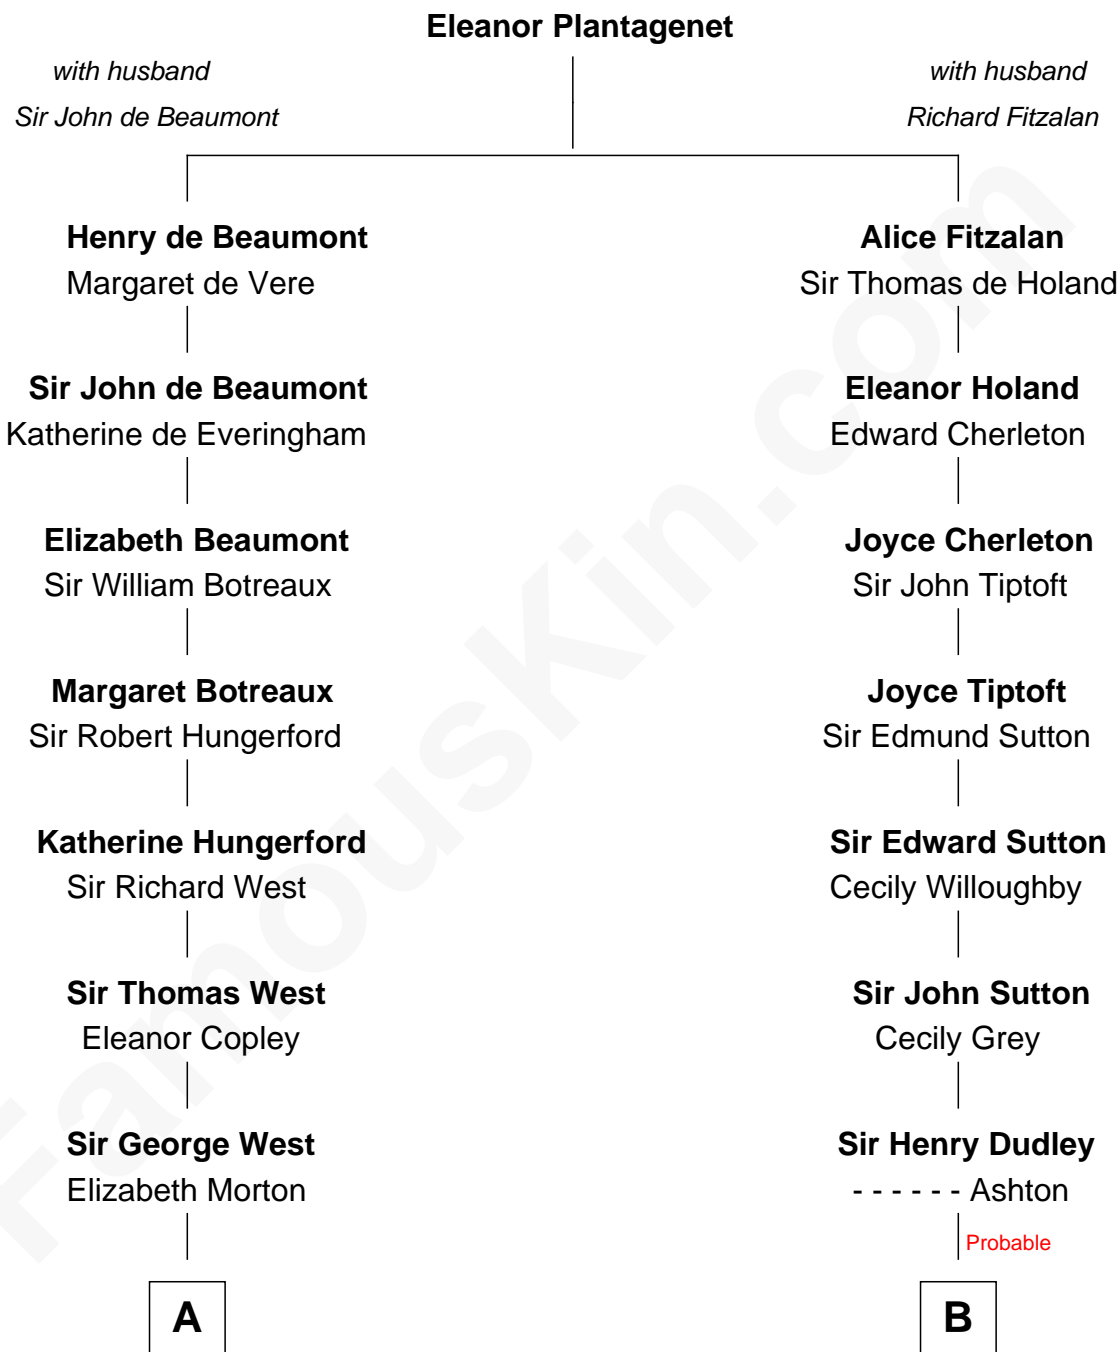

FamousKin.com Relationship Chart of

Ray Bradbury

Author of The Martian Chronicles

18th cousin 1 time removed of

Alan Shepard

Mercury and Apollo Astronaut

C

Samuel Hinkston Bradbury

Alan Shepard

Mercury and Apollo Astronaut

FamousKin.com