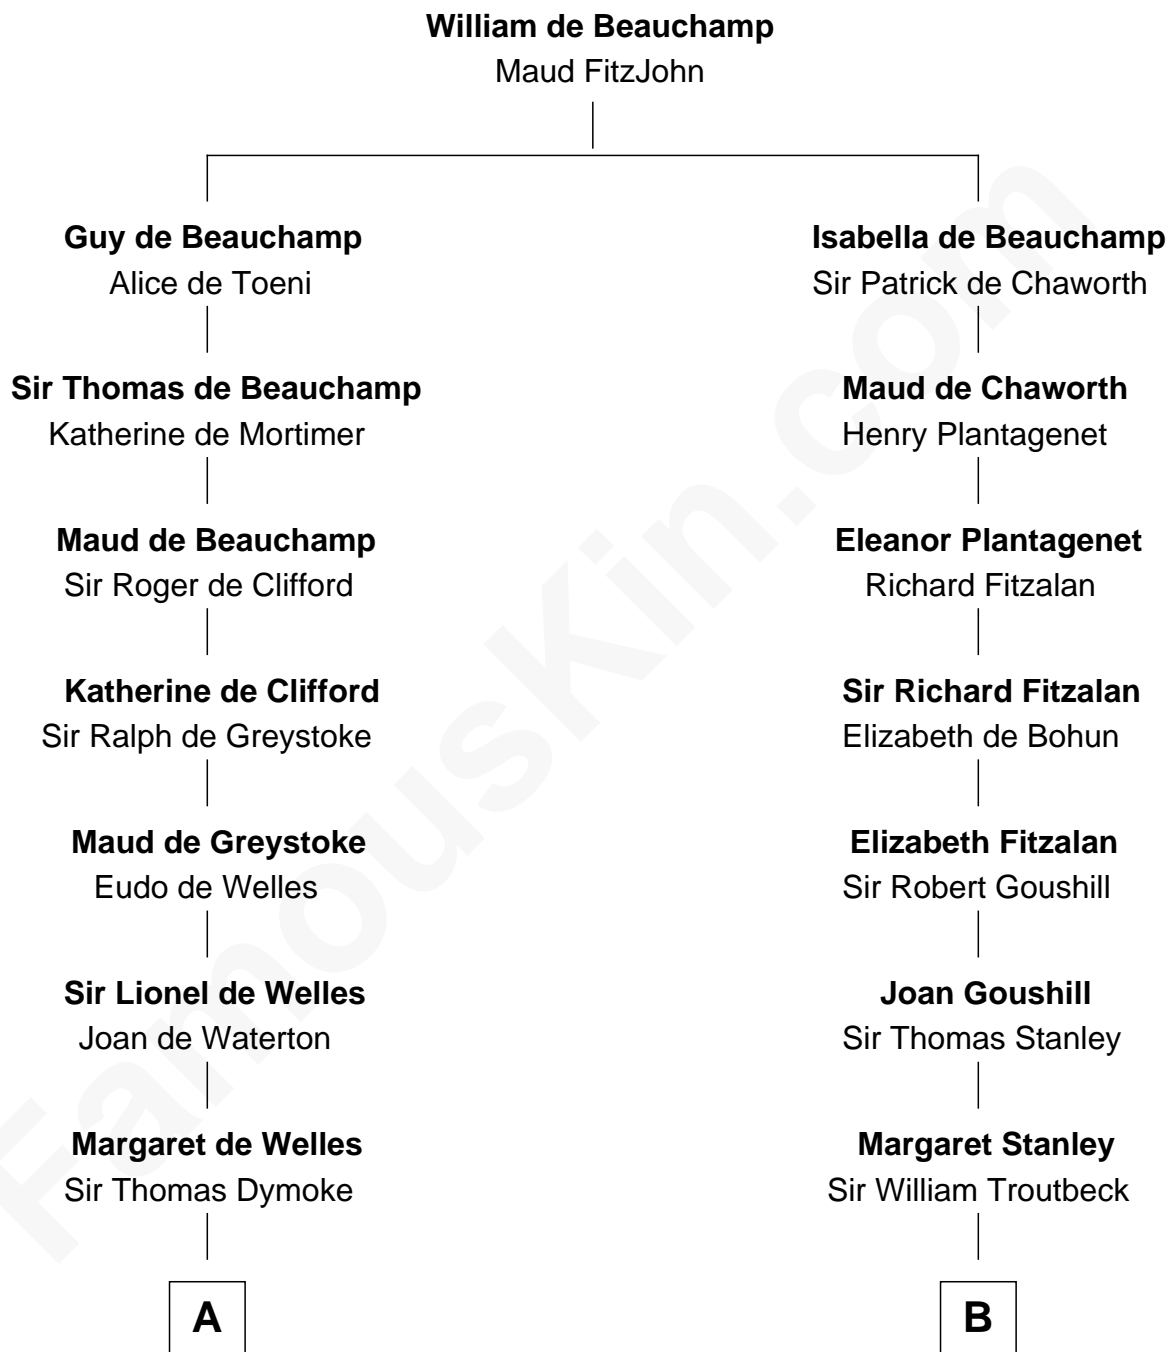

FamousKin.com

Relationship Chart of

Ray Bradbury

Author of The Martian Chronicles

17th cousin 4 times removed of

Abigail (Smith) Adams

First Lady of President John Adams

C

—
Samuel Bradbury
Frances Mary Rothead

—
Samuel Irving Bradbury
Mary Adell Spaulding

—
Samuel Hinkston Bradbury
Minnie Alice Davis

—
Leonard Spaulding Bradbury
Esther Marie Moberg

—
Ray Bradbury
Author of The Martian Chronicles