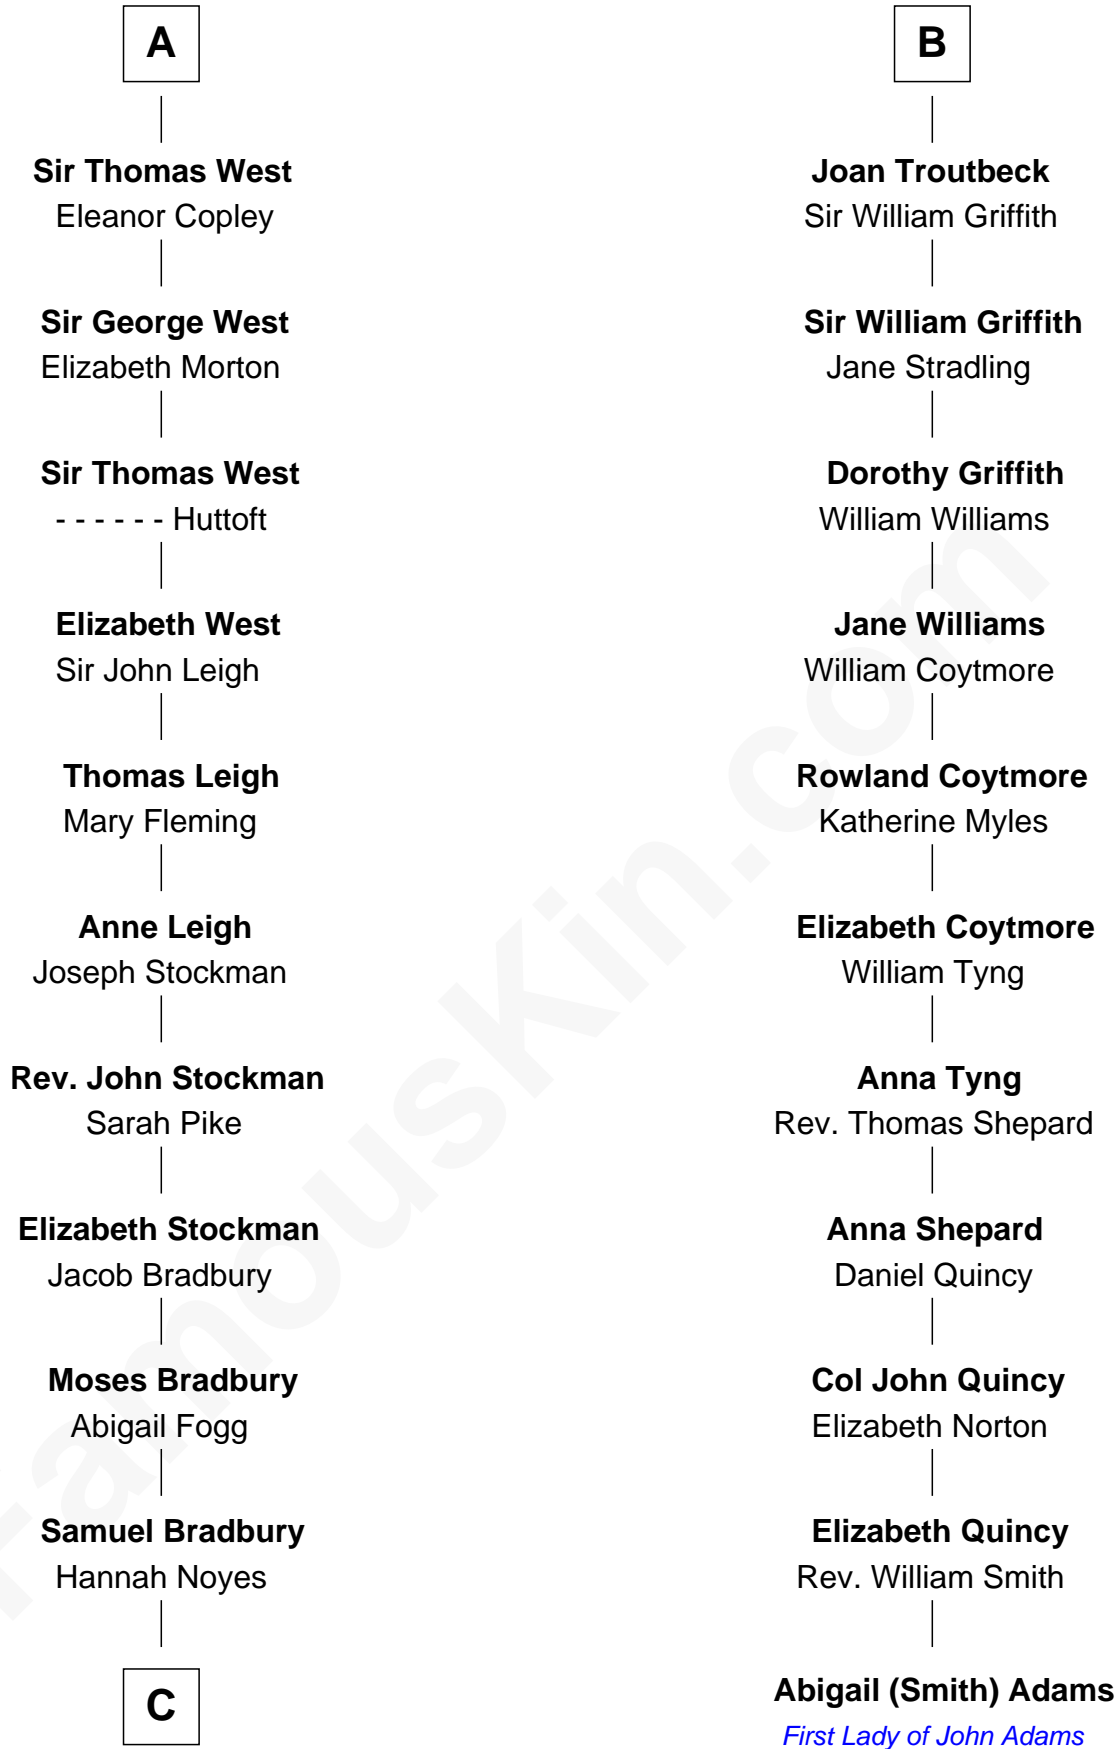

FamousKin.com

Relationship Chart of

Ray Bradbury

Author of The Martian Chronicles

17th cousin 4 times removed of

Abigail (Smith) Adams

First Lady of President John Adams

C

—
Samuel Bradbury
Frances Mary Rothead

—
Samuel Irving Bradbury
Mary Adell Spaulding

—
Samuel Hinkston Bradbury
Minnie Alice Davis

—
Leonard Spaulding Bradbury
Esther Marie Moberg

—
Ray Bradbury
Author of The Martian Chronicles