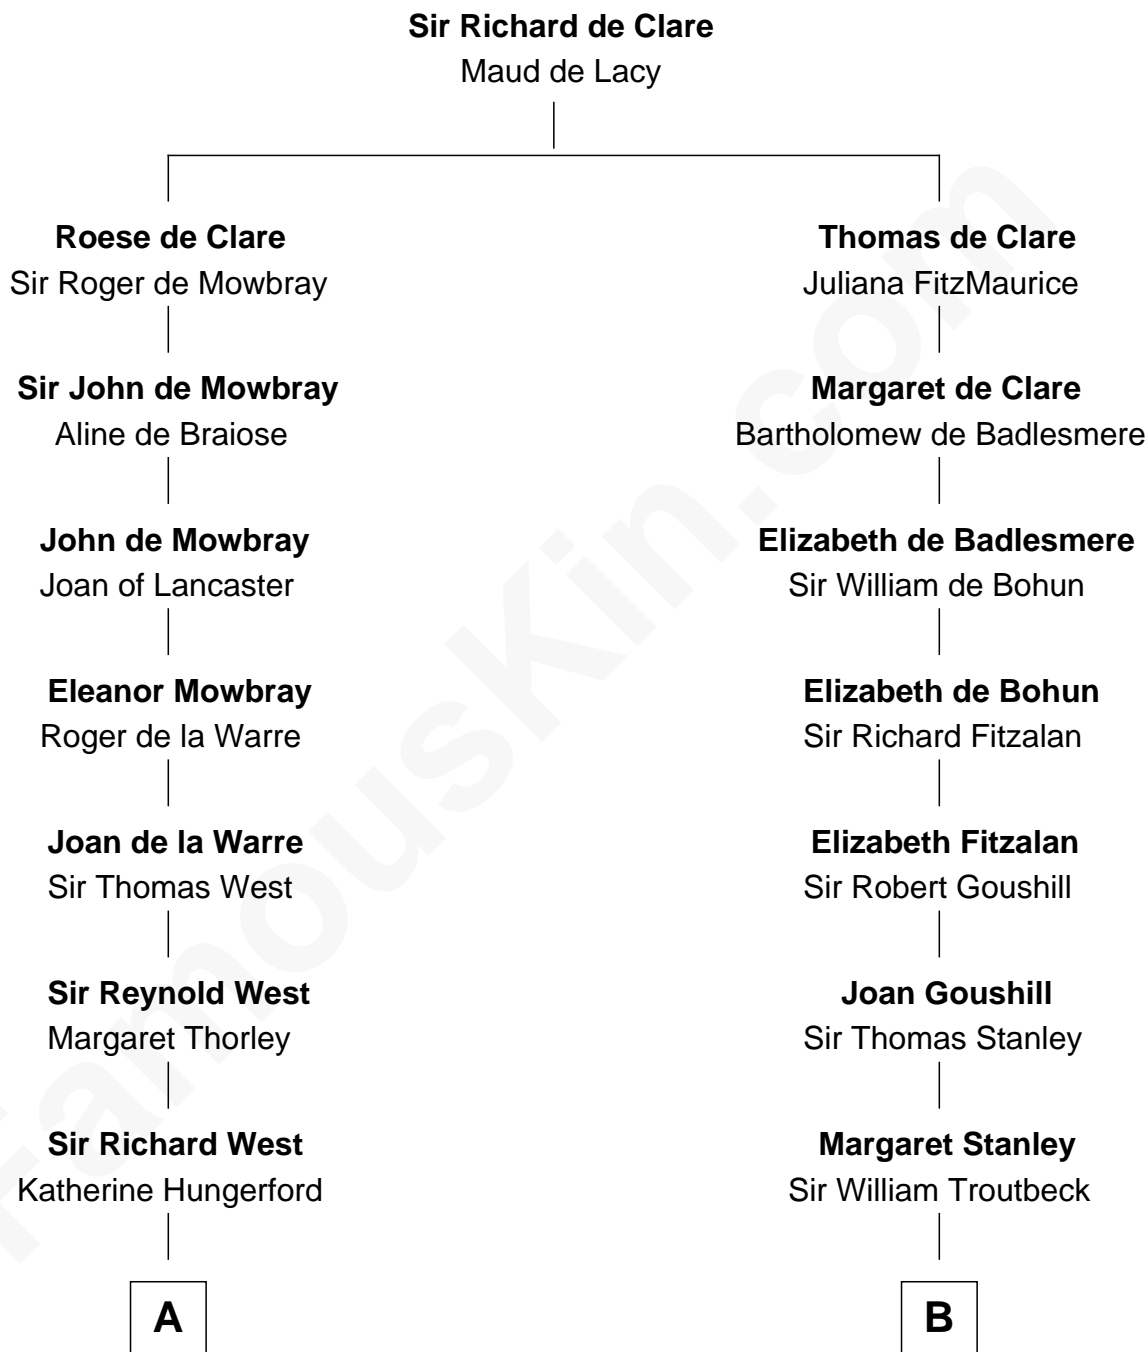

FamousKin.com

Relationship Chart of

Ray Bradbury

Author of The Martian Chronicles

17th cousin 4 times removed of

Abigail (Smith) Adams

First Lady of President John Adams

C

—
Samuel Bradbury
Frances Mary Rothead

—
Samuel Irving Bradbury
Mary Adell Spaulding

—
Samuel Hinkston Bradbury
Minnie Alice Davis

—
Leonard Spaulding Bradbury
Esther Marie Moberg

—
Ray Bradbury
Author of The Martian Chronicles