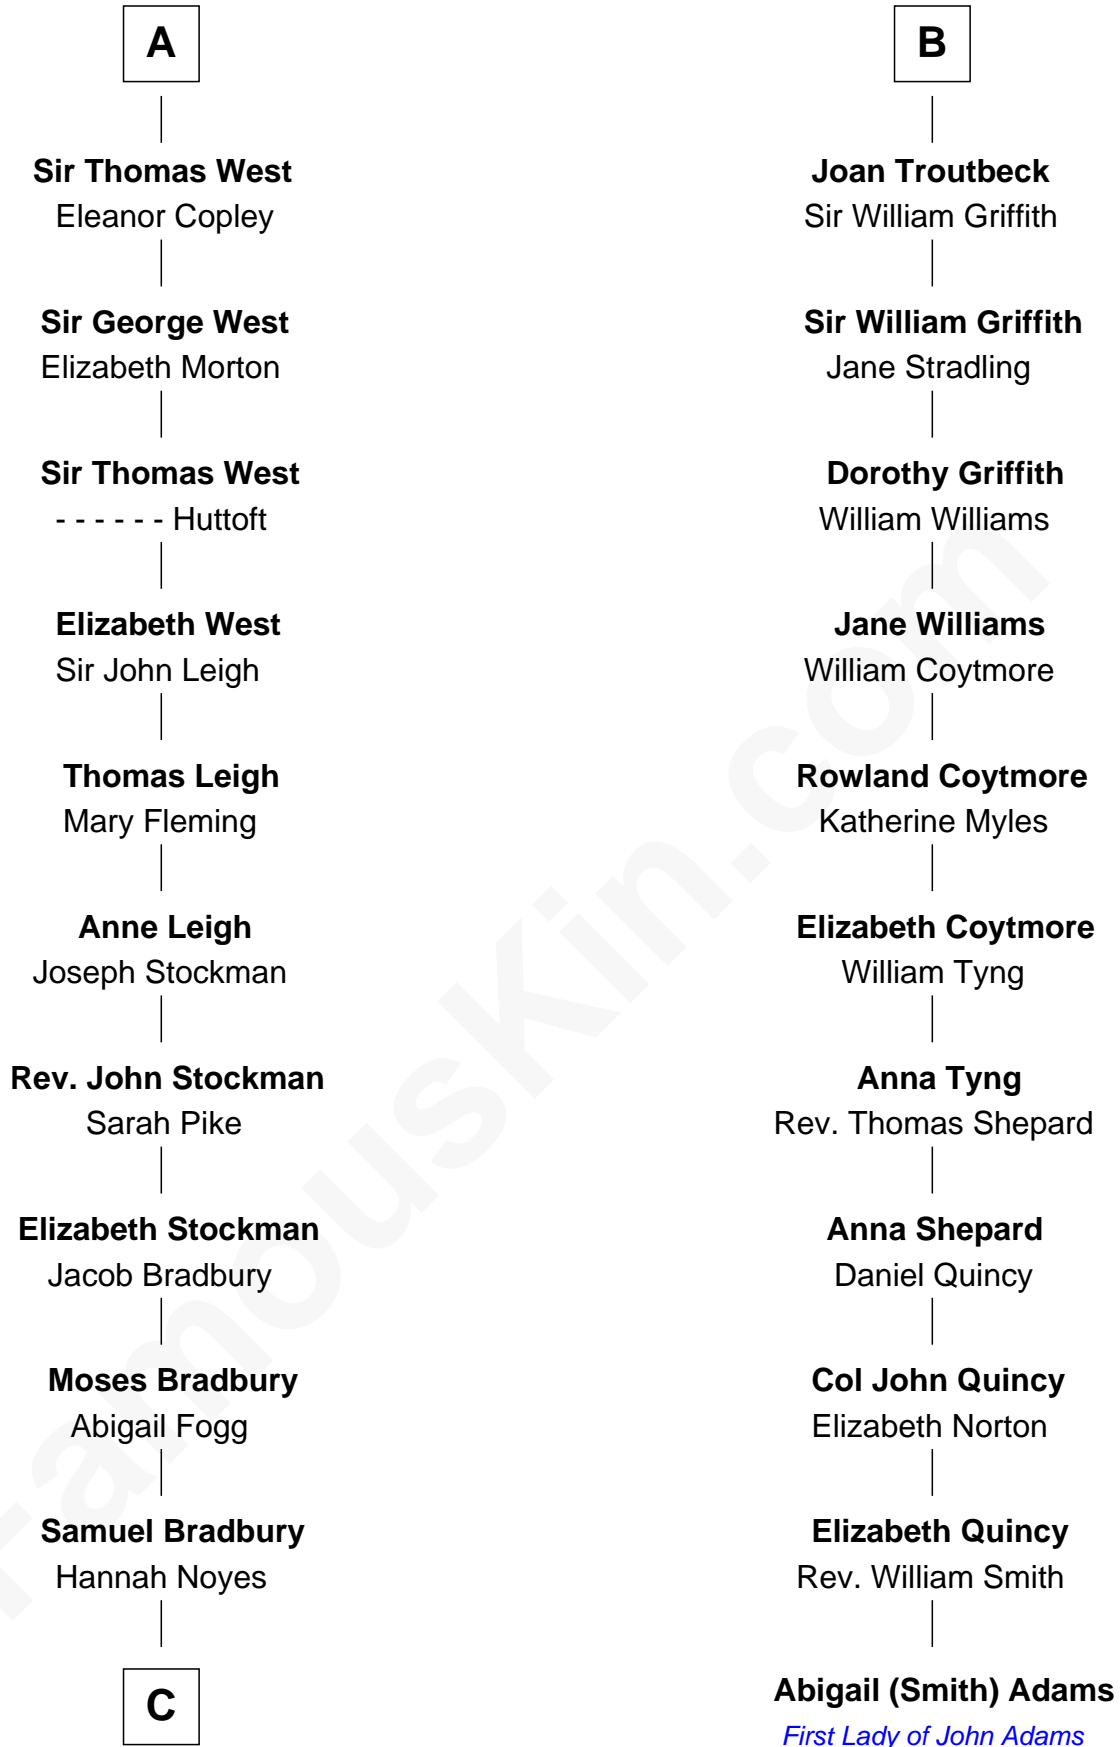

FamousKin.com

Relationship Chart of

Ray Bradbury

Author of The Martian Chronicles

17th cousin 4 times removed of

Abigail (Smith) Adams

First Lady of President John Adams

Robert I, Count of Artois

Matilda of Brabant

Blanche of Artois
Edmund Plantagenet

Henry Plantagenet
Maud de Chaworth

Joan of Lancaster
John de Mowbray

Eleanor Mowbray
Roger de la Warre

Joan de la Warre
Sir Thomas West

Sir Reynold West
Margaret Thorley

Sir Richard West
Katherine Hungerford

A

Blanche of Artois
Edmund Plantagenet

Henry Plantagenet
Maud de Chaworth

Eleanor Plantagenet
Richard Fitzalan

Sir Richard Fitzalan
Elizabeth de Bohun

Elizabeth Fitzalan
Sir Robert Goushill

Joan Goushill
Sir Thomas Stanley

Margaret Stanley
Sir William Troutbeck

B

C

—
Samuel Bradbury
Frances Mary Rothead

—
Samuel Irving Bradbury
Mary Adell Spaulding

—
Samuel Hinkston Bradbury
Minnie Alice Davis