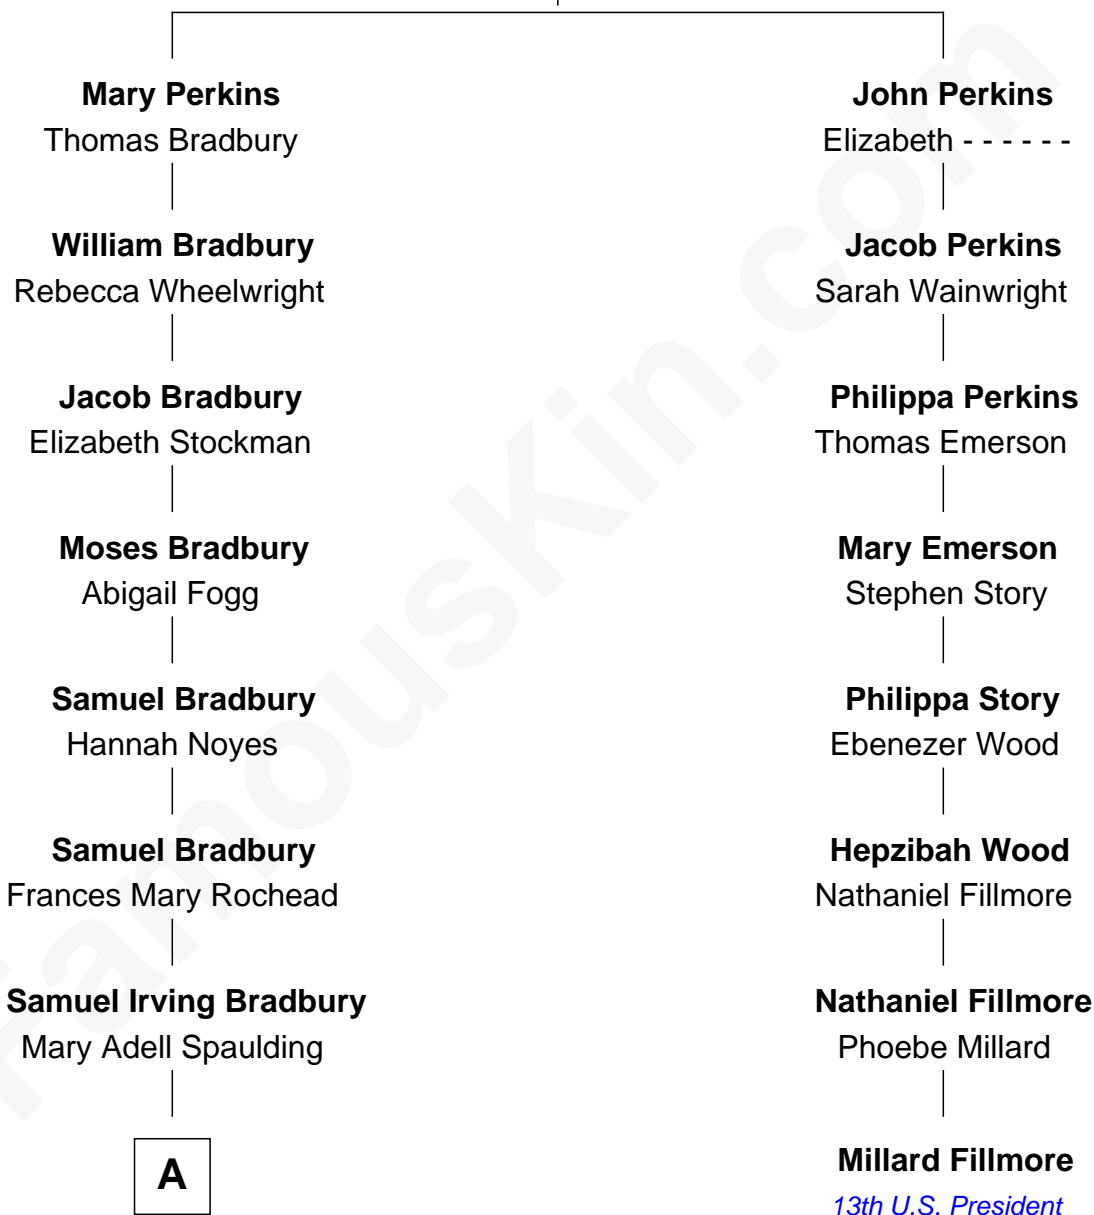

FamousKin.com Relationship Chart of

Ray Bradbury

Author of The Martian Chronicles

7th cousin 2 times removed of

Millard Fillmore

13th U.S. President

John Perkins

Judith Gater

A

Samuel Hinkston Bradbury

Minnie Alice Davis

Leonard Spaulding Bradbury

Esther Marie Moberg

Ray Bradbury

Author of The Martian Chronicles

FamousKin.com