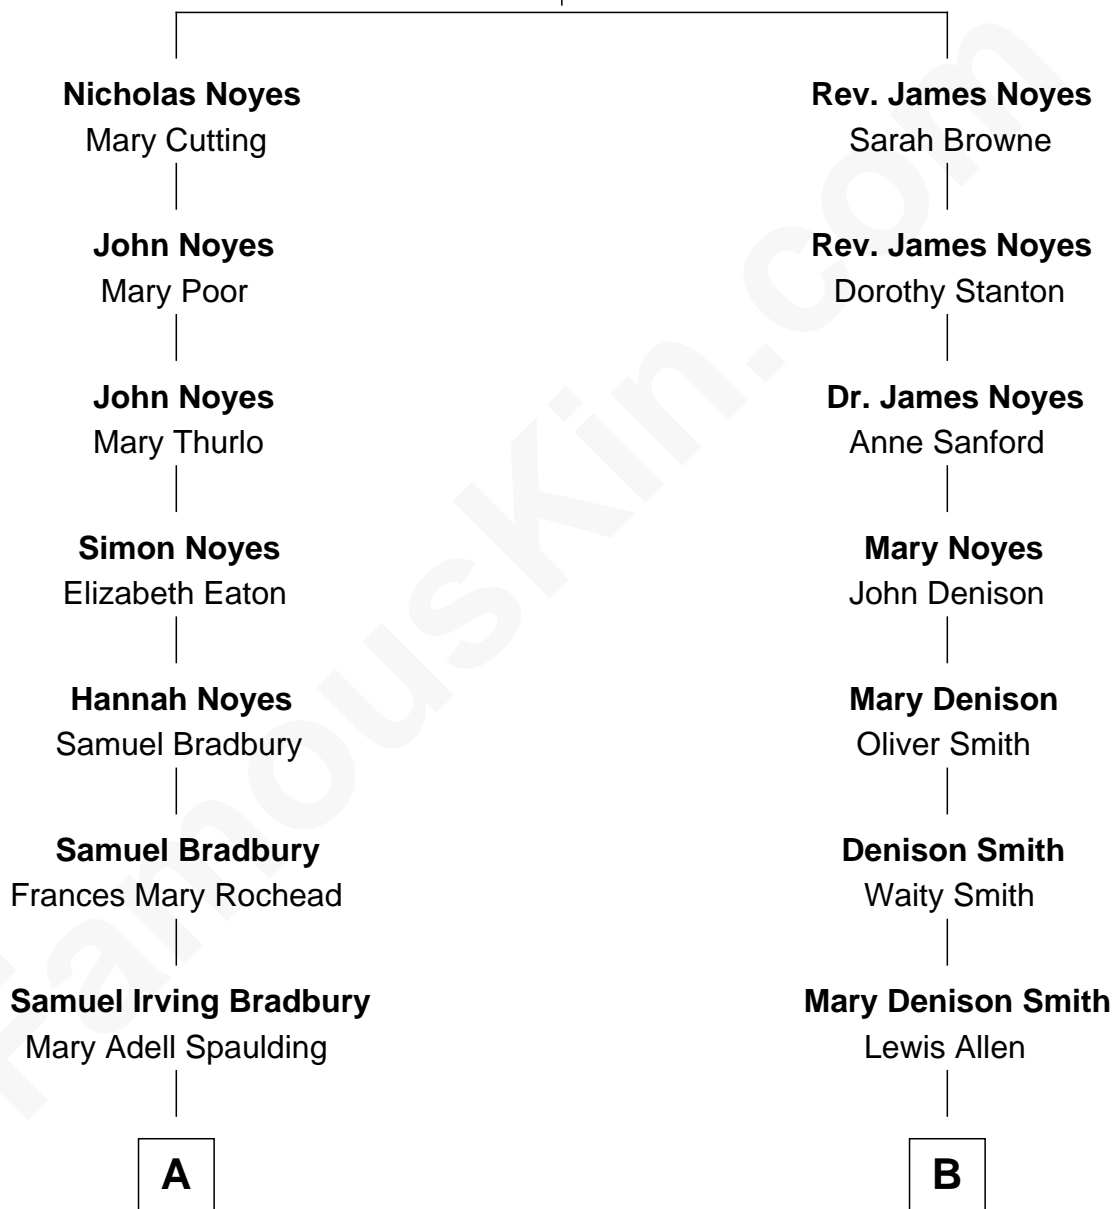

FamousKin.com Relationship Chart of

Ray Bradbury

Author of The Martian Chronicles

9th cousin 2 times removed of

Ted Danson

TV Actor - "Cheers", "CSI"

Rev. William Noyes

Ann Parker

A

Samuel Hinkston Bradbury

Minnie Alice Davis

Leonard Spaulding Bradbury

Esther Marie Moberg

Ray Bradbury

Author of [The Martian Chronicles](#)

B

Thomas Humphrey Cushing Allen

Jane Deverdier Woodruff

William Mercer Allen

Virginia Reakirt Thompson

Anna Louise Allen

Edward Bridge Danson

Edward Bridge Danson

Jessica Harriet MacMaster

Ted Danson

TV Actor - ["Cheers"](#), ["CSI"](#)