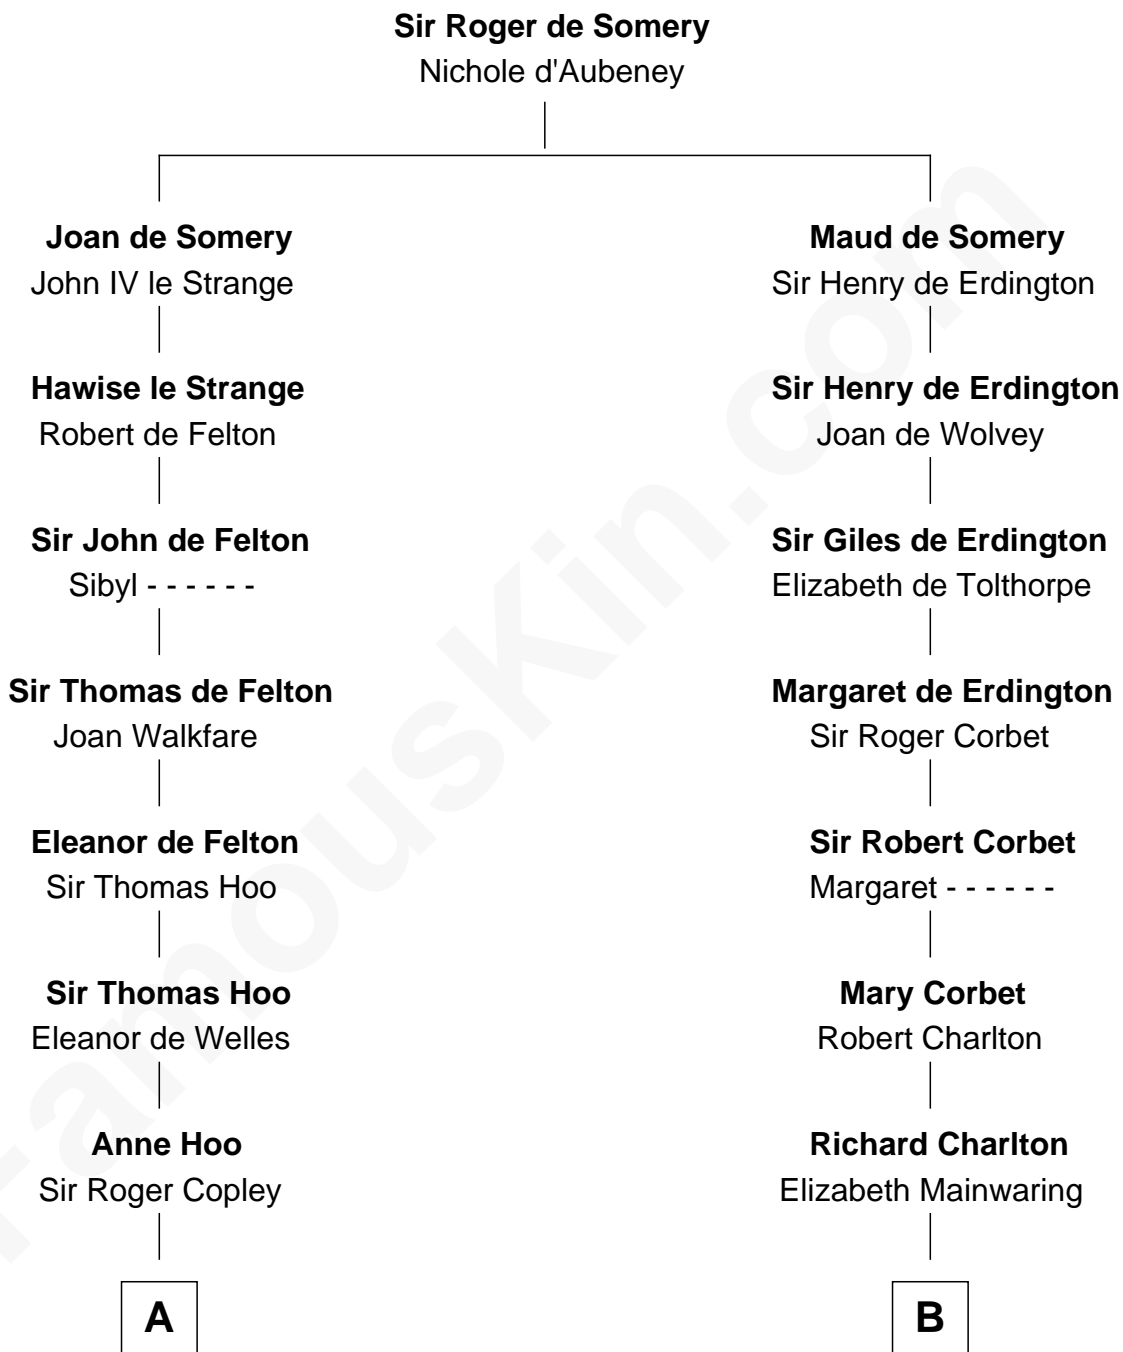

FamousKin.com

Relationship Chart of

Ray Bradbury

Author of *The Martian Chronicles*

15th cousin 6 times removed of

John Hancock

Signer of the Declaration of Independence

C

—
Samuel Bradbury
Frances Mary Rothead

—
Samuel Irving Bradbury
Mary Adell Spaulding

—
Samuel Hinkston Bradbury
Minnie Alice Davis

—
Leonard Spaulding Bradbury
Esther Marie Moberg

—
Ray Bradbury
Author of The Martian Chronicles