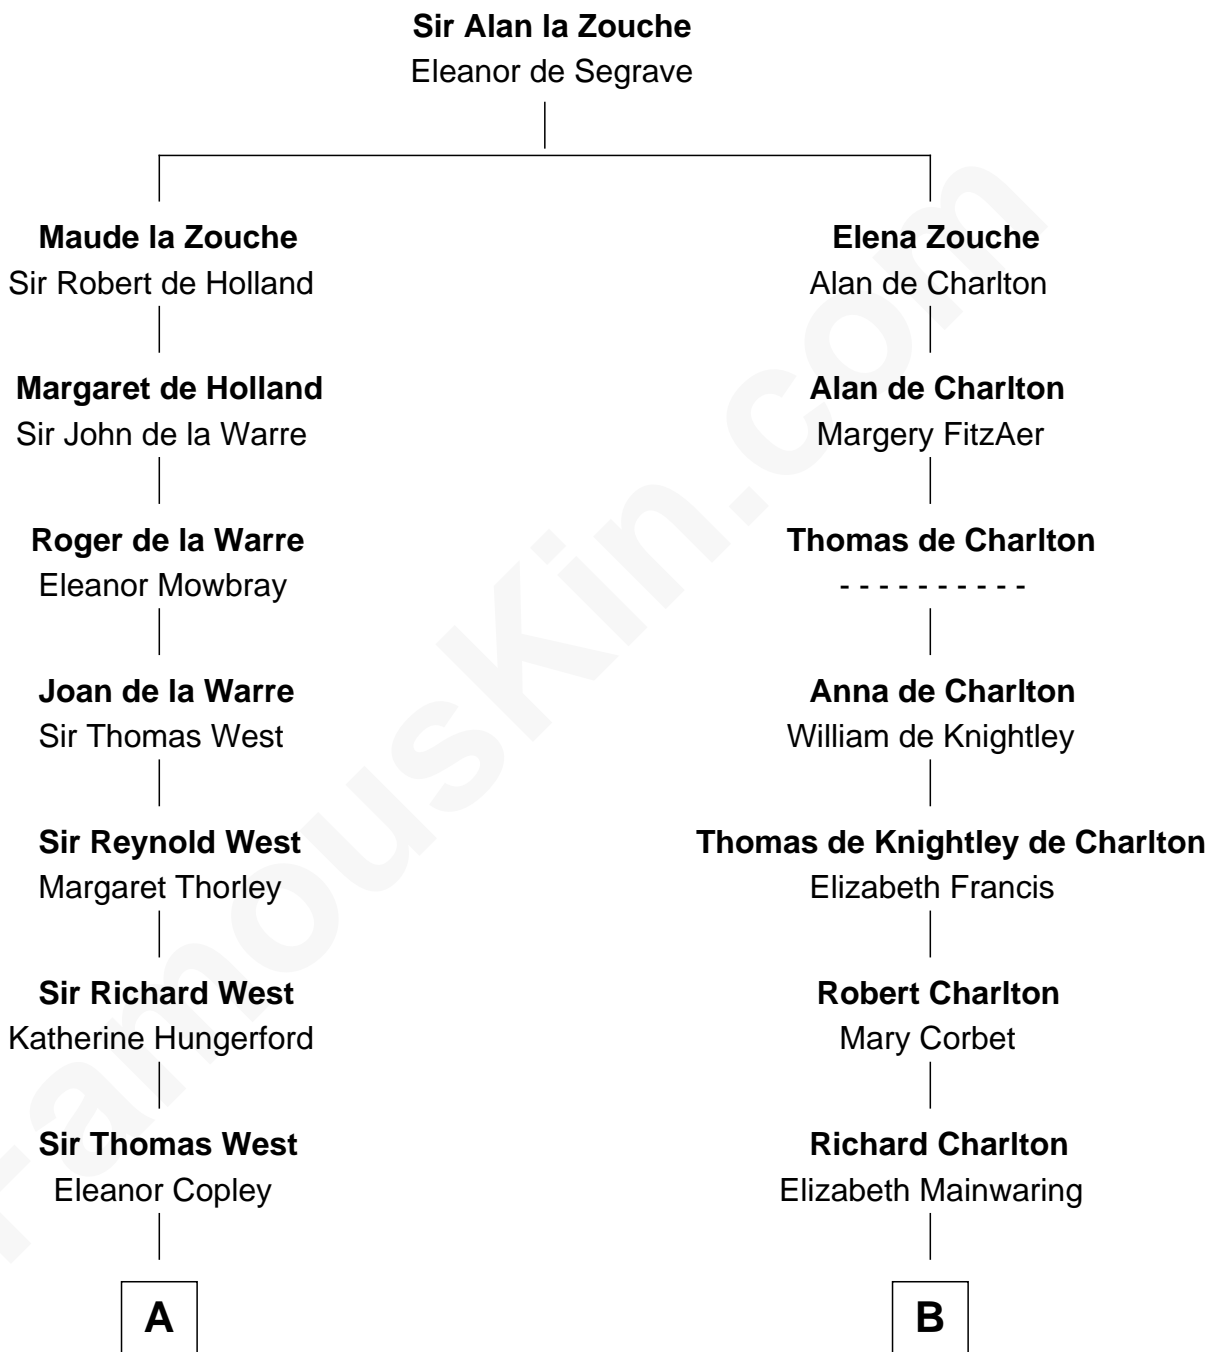

FamousKin.com

Relationship Chart of

Ray Bradbury

Author of *The Martian Chronicles*

15th cousin 5 times removed of

John Hancock

Signer of the Declaration of Independence

C

—
Samuel Irving Bradbury

Mary Adell Spaulding

—
Samuel Hinkston Bradbury

Minnie Alice Davis

—
Leonard Spaulding Bradbury

Esther Marie Moberg

—
Ray Bradbury

Author of [The Martian Chronicles](#)