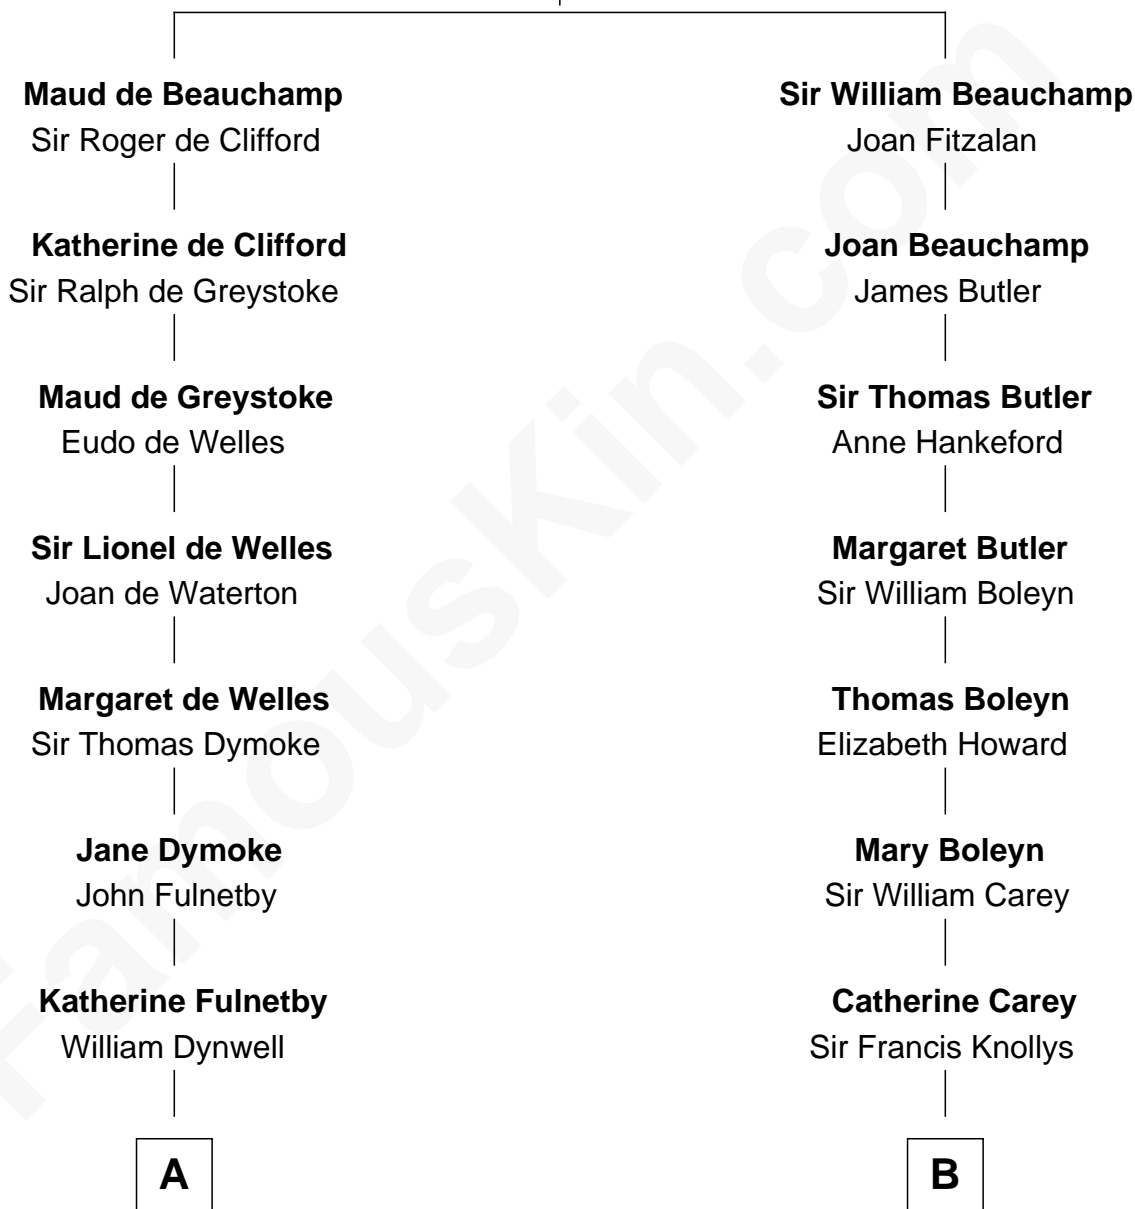

FamousKin.com Relationship Chart of

Ray Bradbury

Author of The Martian Chronicles

15th cousin 4 times removed of

Charles Darwin

Theory of Evolution

Sir Thomas de Beauchamp

Katherine de Mortimer

C

—
Samuel Hinkston Bradbury

Minnie Alice Davis

—
Leonard Spaulding Bradbury

Esther Marie Moberg

—
Ray Bradbury

Author of [The Martian Chronicles](#)

FamousKin.com