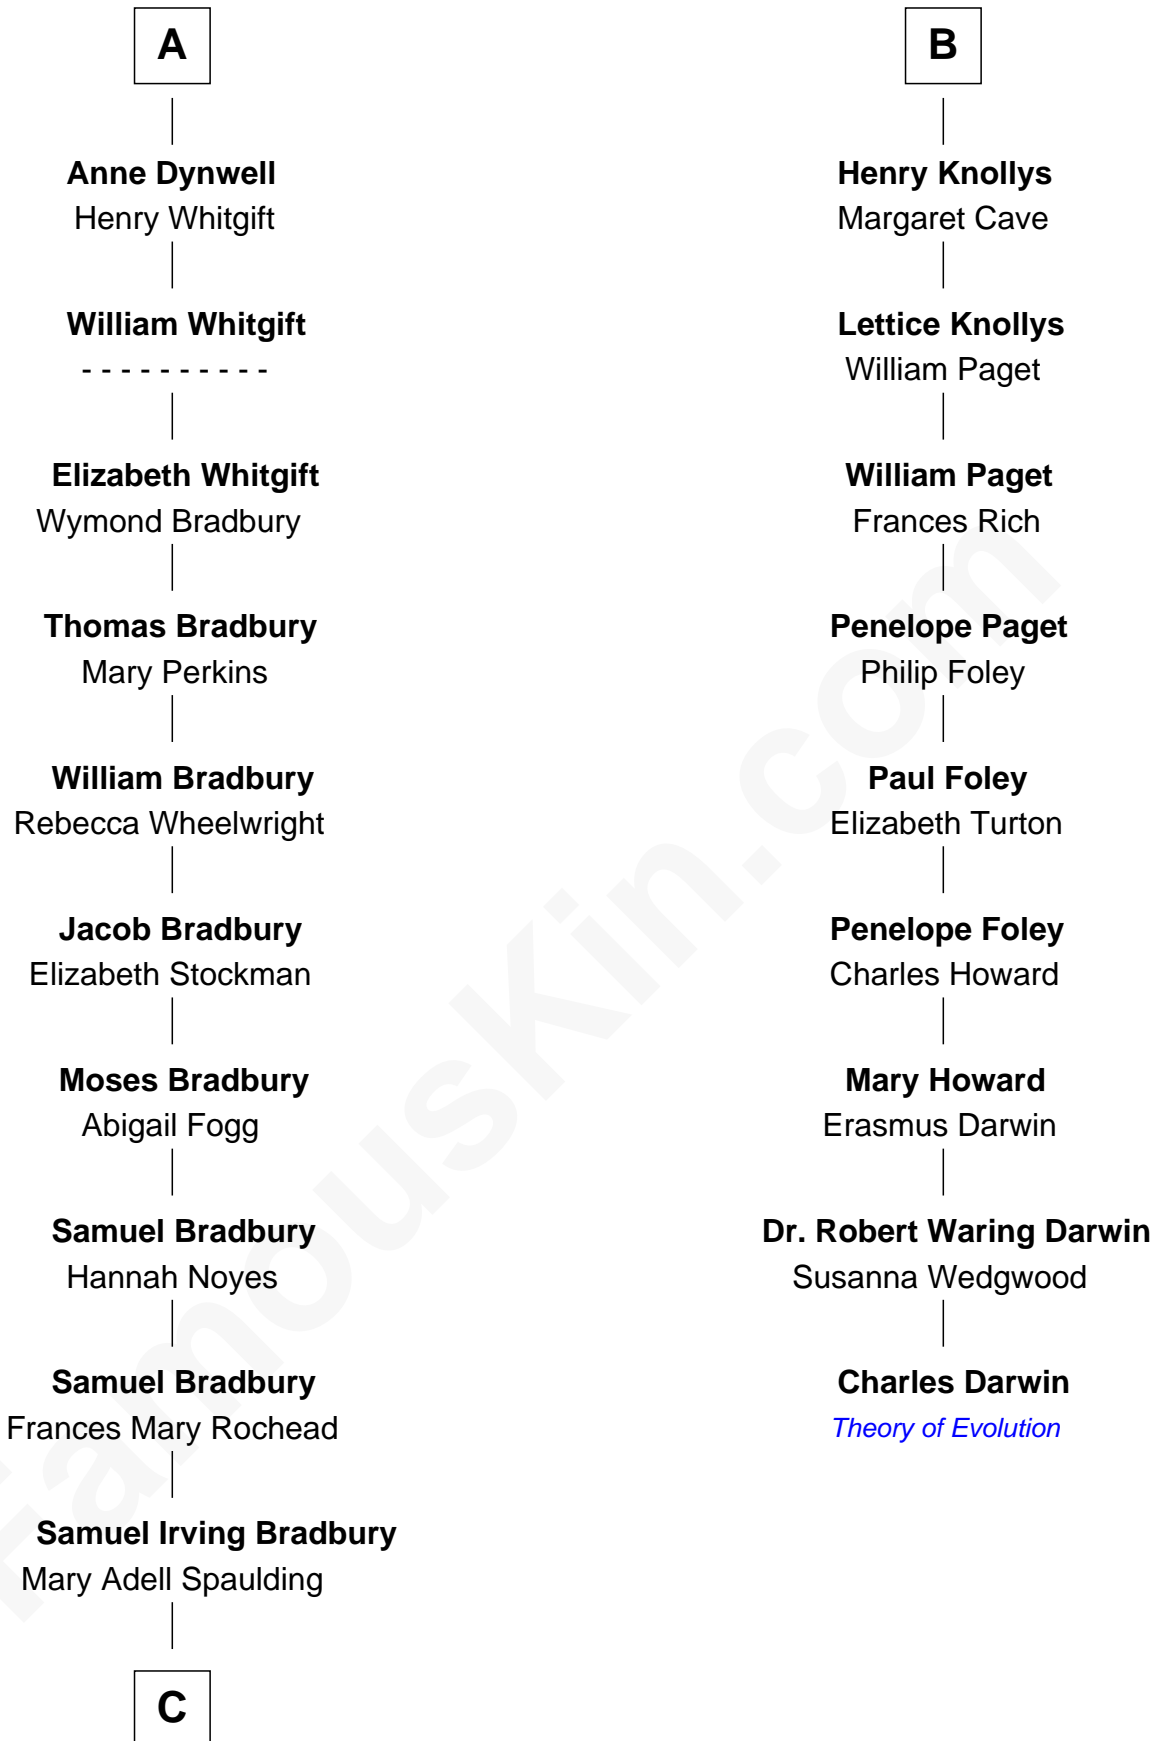

FamousKin.com Relationship Chart of

Ray Bradbury

Author of The Martian Chronicles

15th cousin 4 times removed of

Charles Darwin

Theory of Evolution

Sir Thomas de Beauchamp

Katherine de Mortimer

C

—
Samuel Hinkston Bradbury

Minnie Alice Davis

—
Leonard Spaulding Bradbury

Esther Marie Moberg

—
Ray Bradbury

Author of [The Martian Chronicles](#)

FamousKin.com