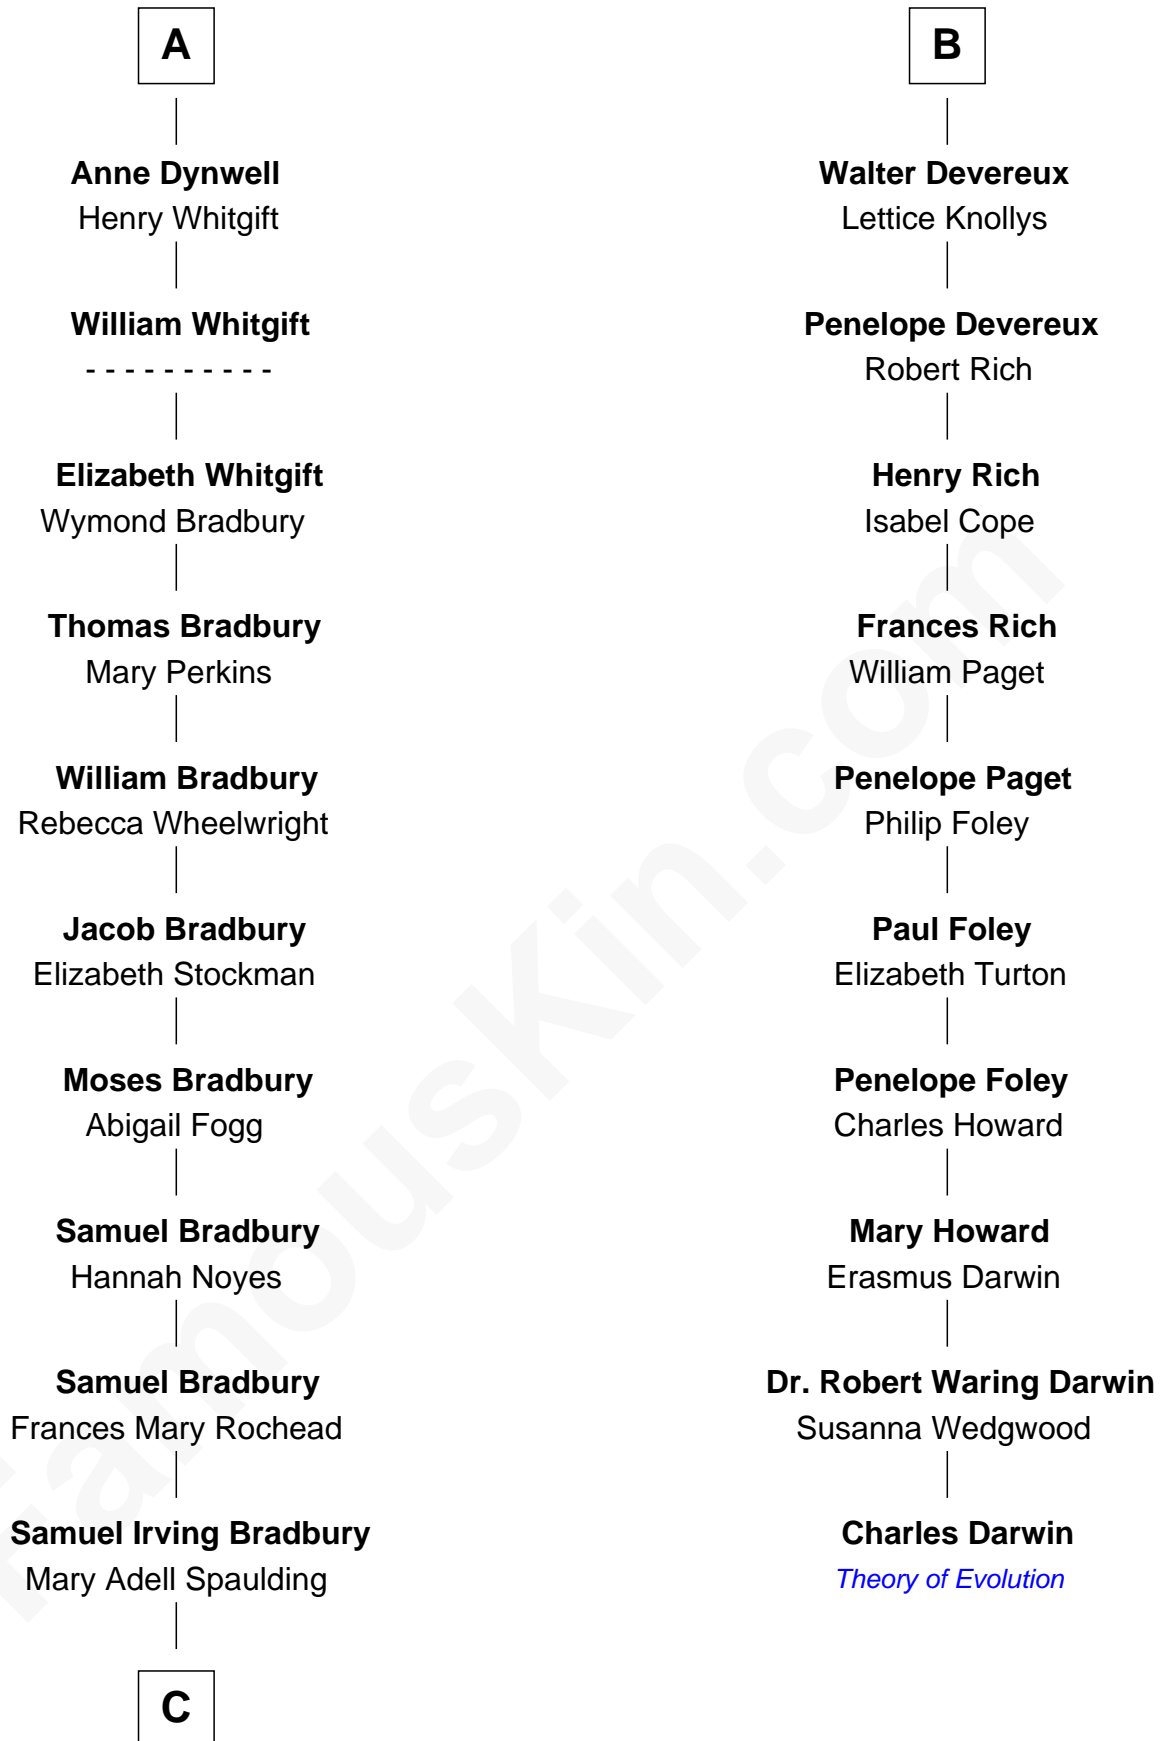

FamousKin.com Relationship Chart of

Ray Bradbury

Author of The Martian Chronicles

16th cousin 3 times removed of

Charles Darwin

Theory of Evolution

Sir Henry de Percy

Idoine de Clifford

C

—
Samuel Hinkston Bradbury

Minnie Alice Davis

—
Leonard Spaulding Bradbury

Esther Marie Moberg

—
Ray Bradbury

Author of [The Martian Chronicles](#)

FamousKin.com