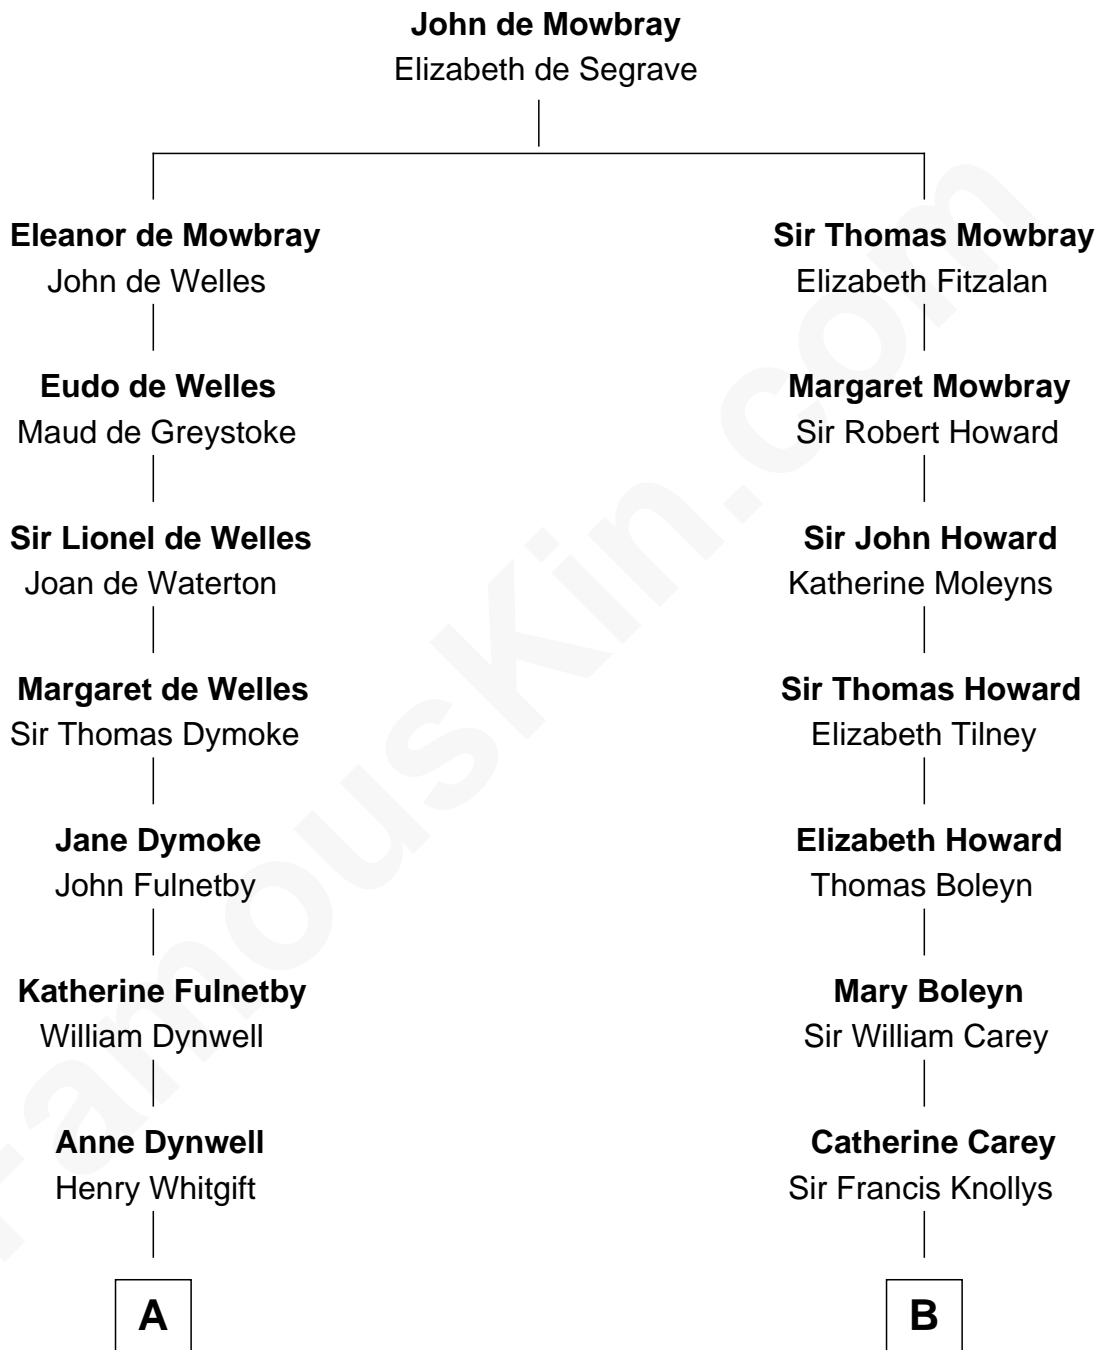

FamousKin.com Relationship Chart of

Ray Bradbury

Author of The Martian Chronicles

15th cousin 3 times removed of

Charles Darwin

Theory of Evolution

C

—
Leonard Spaulding Bradbury

Esther Marie Moberg

—
Ray Bradbury

Author of [The Martian Chronicles](#)

FamousKin.com