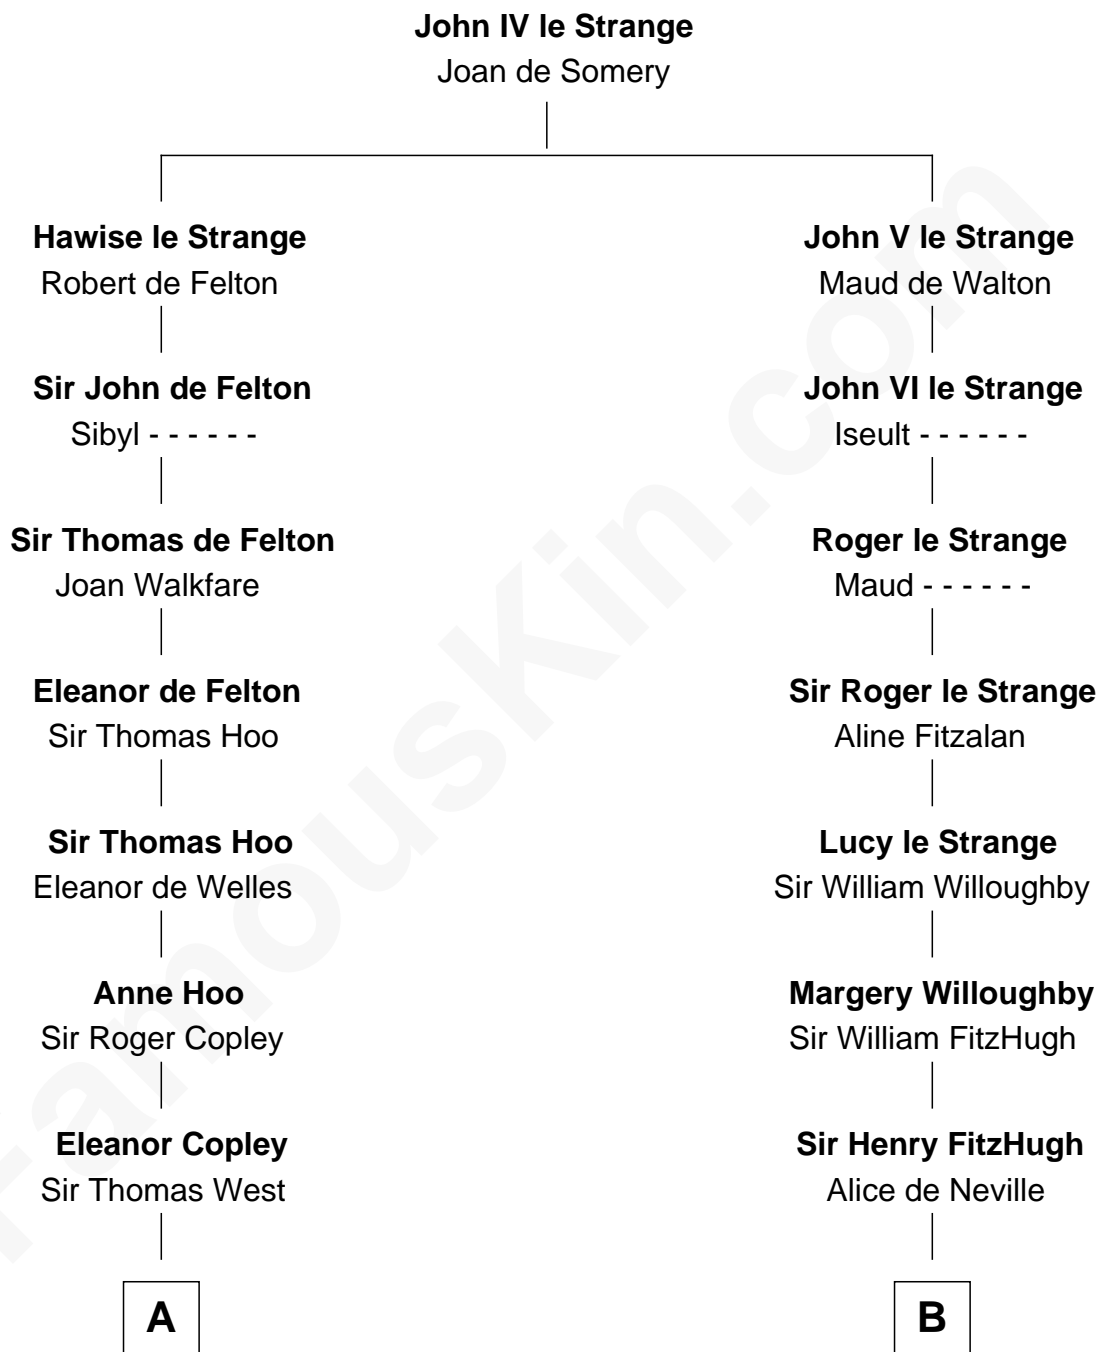

## Relationship Chart of

### Ray Bradbury

*Author of The Martian Chronicles*

9th cousin 11 times removed of

### Catherine Parr

*6th Wife of King Henry VIII*

**C**

—  
**Samuel Irving Bradbury**

Mary Adell Spaulding

—  
**Samuel Hinkston Bradbury**

Minnie Alice Davis

—  
**Leonard Spaulding Bradbury**