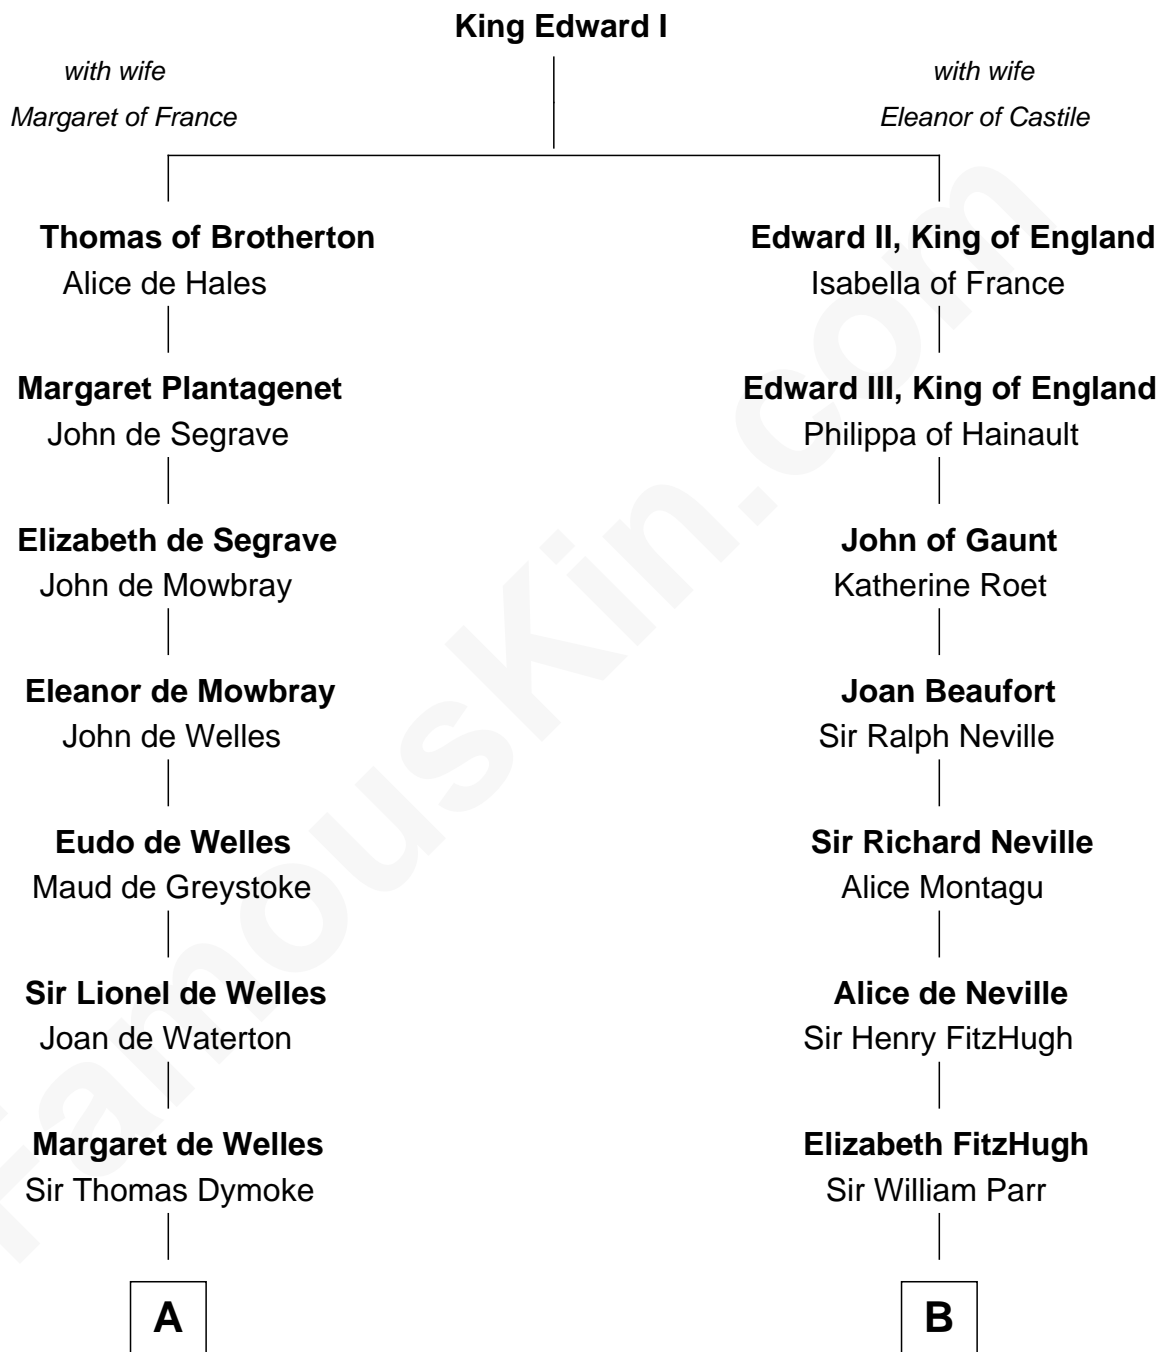

FamousKin.com

Relationship Chart of

Ray Bradbury

Author of The Martian Chronicles

8th cousin 13 times removed of

Catherine Parr

6th Wife of King Henry VIII

C

—
Samuel Bradbury
Frances Mary Rothead

—
Samuel Irving Bradbury
Mary Adell Spaulding

—
Samuel Hinkston Bradbury
Minnie Alice Davis

—
Leonard Spaulding Bradbury
Esther Marie Moberg

—
Ray Bradbury
Author of The Martian Chronicles