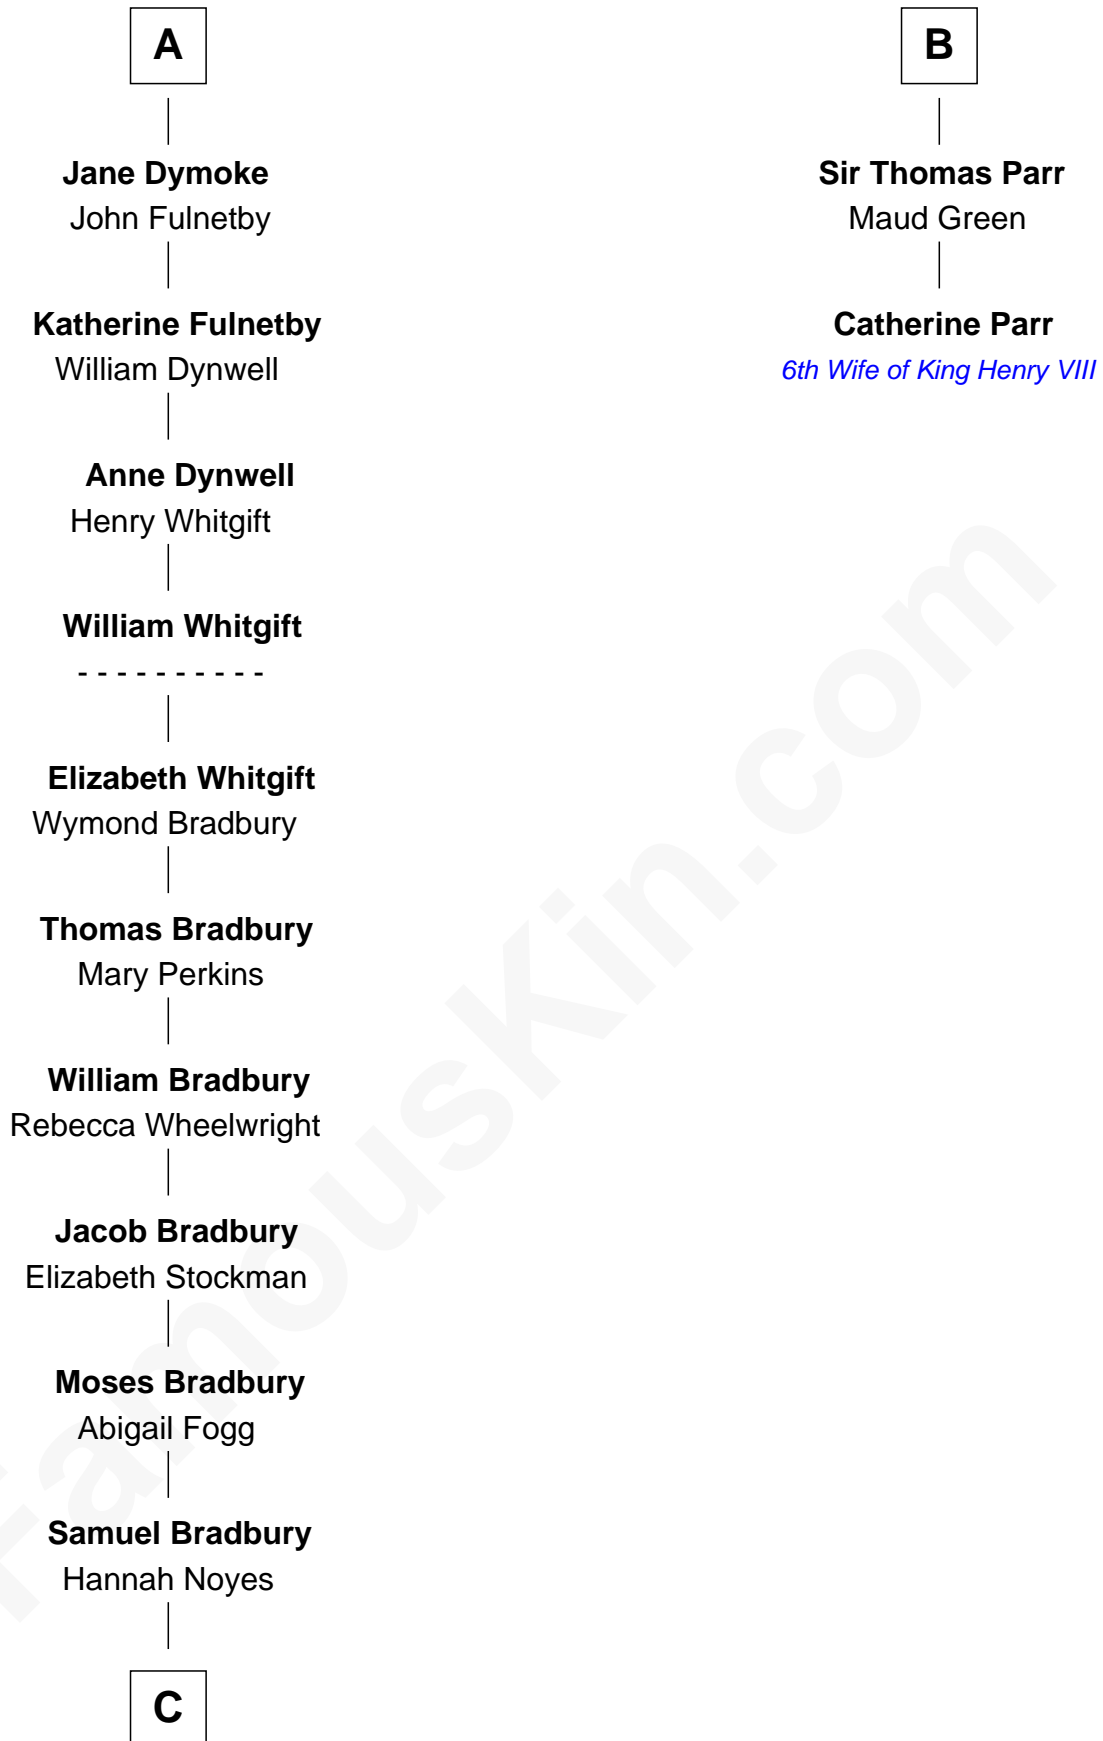

FamousKin.com

Relationship Chart of

Ray Bradbury

Author of The Martian Chronicles

8th cousin 13 times removed of

Catherine Parr

6th Wife of King Henry VIII

C

—
Samuel Bradbury
Frances Mary Rothead

—
Samuel Irving Bradbury
Mary Adell Spaulding

—
Samuel Hinkston Bradbury
Minnie Alice Davis

—
Leonard Spaulding Bradbury
Esther Marie Moberg

—
Ray Bradbury
Author of The Martian Chronicles