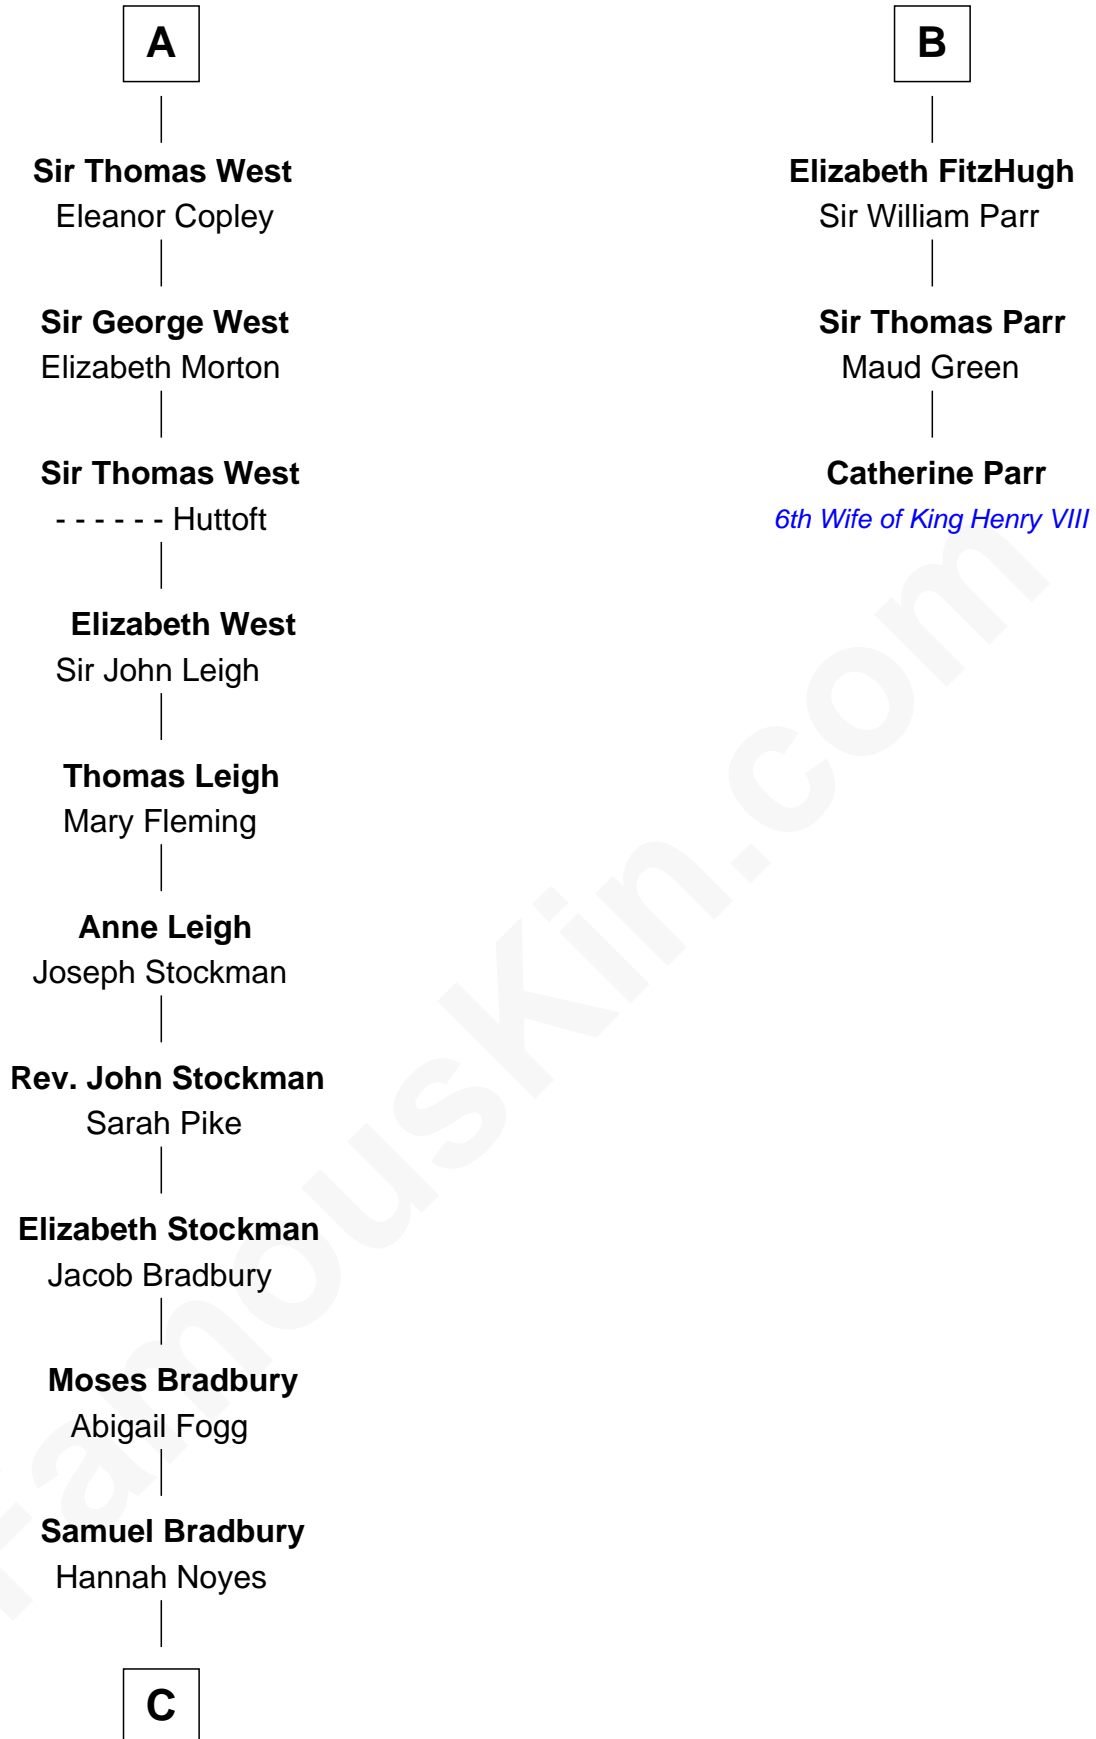

FamousKin.com

Relationship Chart of

Ray Bradbury

Author of The Martian Chronicles

9th cousin 12 times removed of

Catherine Parr

6th Wife of King Henry VIII

C

—
Samuel Bradbury
Frances Mary Rothead

—
Samuel Irving Bradbury
Mary Adell Spaulding

—
Samuel Hinkston Bradbury
Minnie Alice Davis

—
Leonard Spaulding Bradbury
Esther Marie Moberg

—
Ray Bradbury
Author of The Martian Chronicles