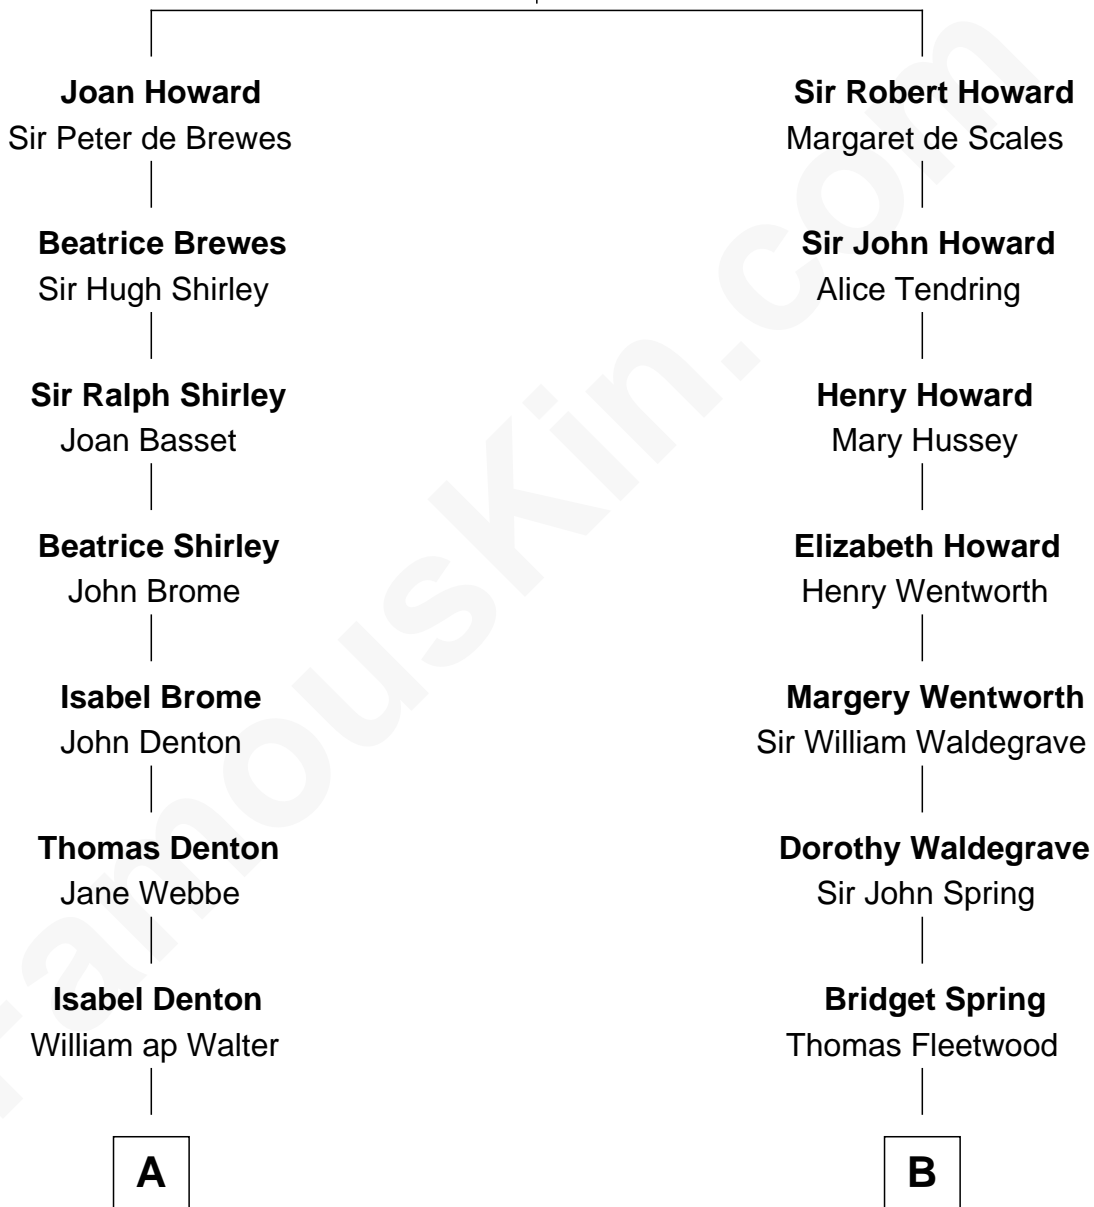

FamousKin.com Relationship Chart of

Ray Bradbury

Author of The Martian Chronicles

19th cousin of

Jake Gyllenhaal

Movie Actor

Sir John Howard

Alice de Bois

C

Samuel Hinkston Bradbury

Minnie Alice Davis

Leonard Spaulding Bradbury

Esther Marie Moberg

Ray Bradbury

Author of The Martian Chronicles

D