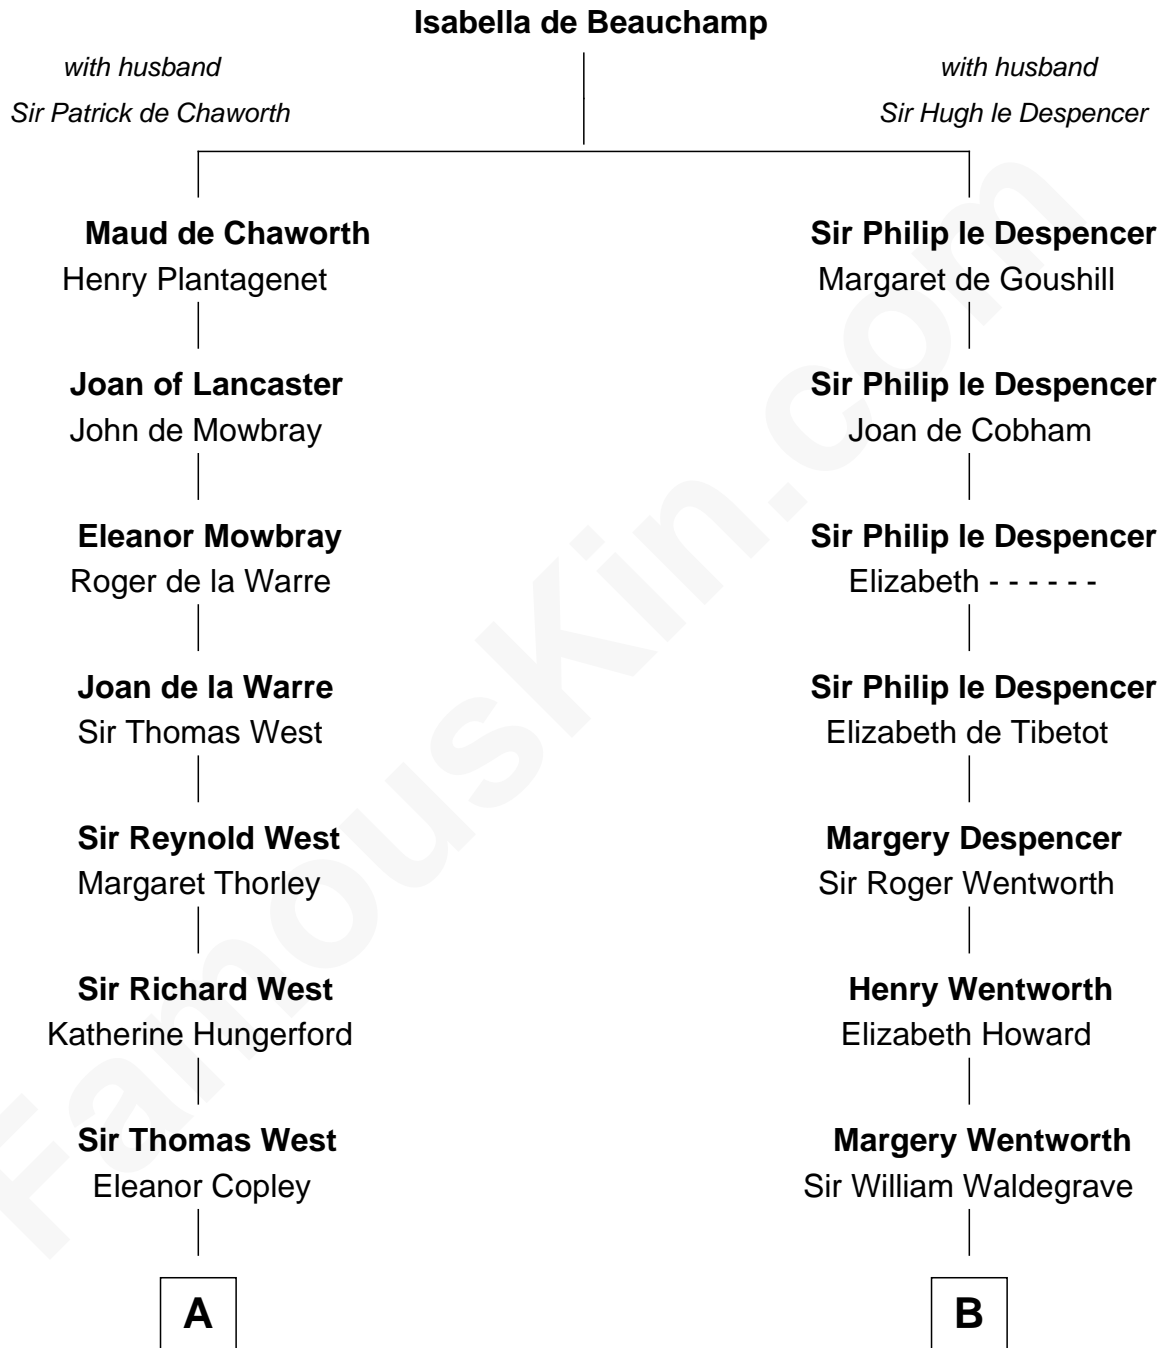

# FamousKin.com Relationship Chart of

**Ray Bradbury**

*Author of The Martian Chronicles*

20th cousin 1 time removed of

**Maggie Gyllenhaal**

*Movie Actress*

**C**

**Samuel Irving Bradbury**

Mary Adell Spaulding

**Samuel Hinkston Bradbury**

Minnie Alice Davis

**Leonard Spaulding Bradbury**

Esther Marie Moberg

**Ray Bradbury**

*Author of [The Martian Chronicles](#)*

**D**

**Anders Leonard Gyllenhaal**

Selma Amanda Nelson

**Leonard Ephraim Gyllenhaal**

Philo Pendleton

**Hugh Anders Gyllenhaal**

Virginia Lowrie Childs

**Stephen Roark Gyllenhaal**

Naomi Achs