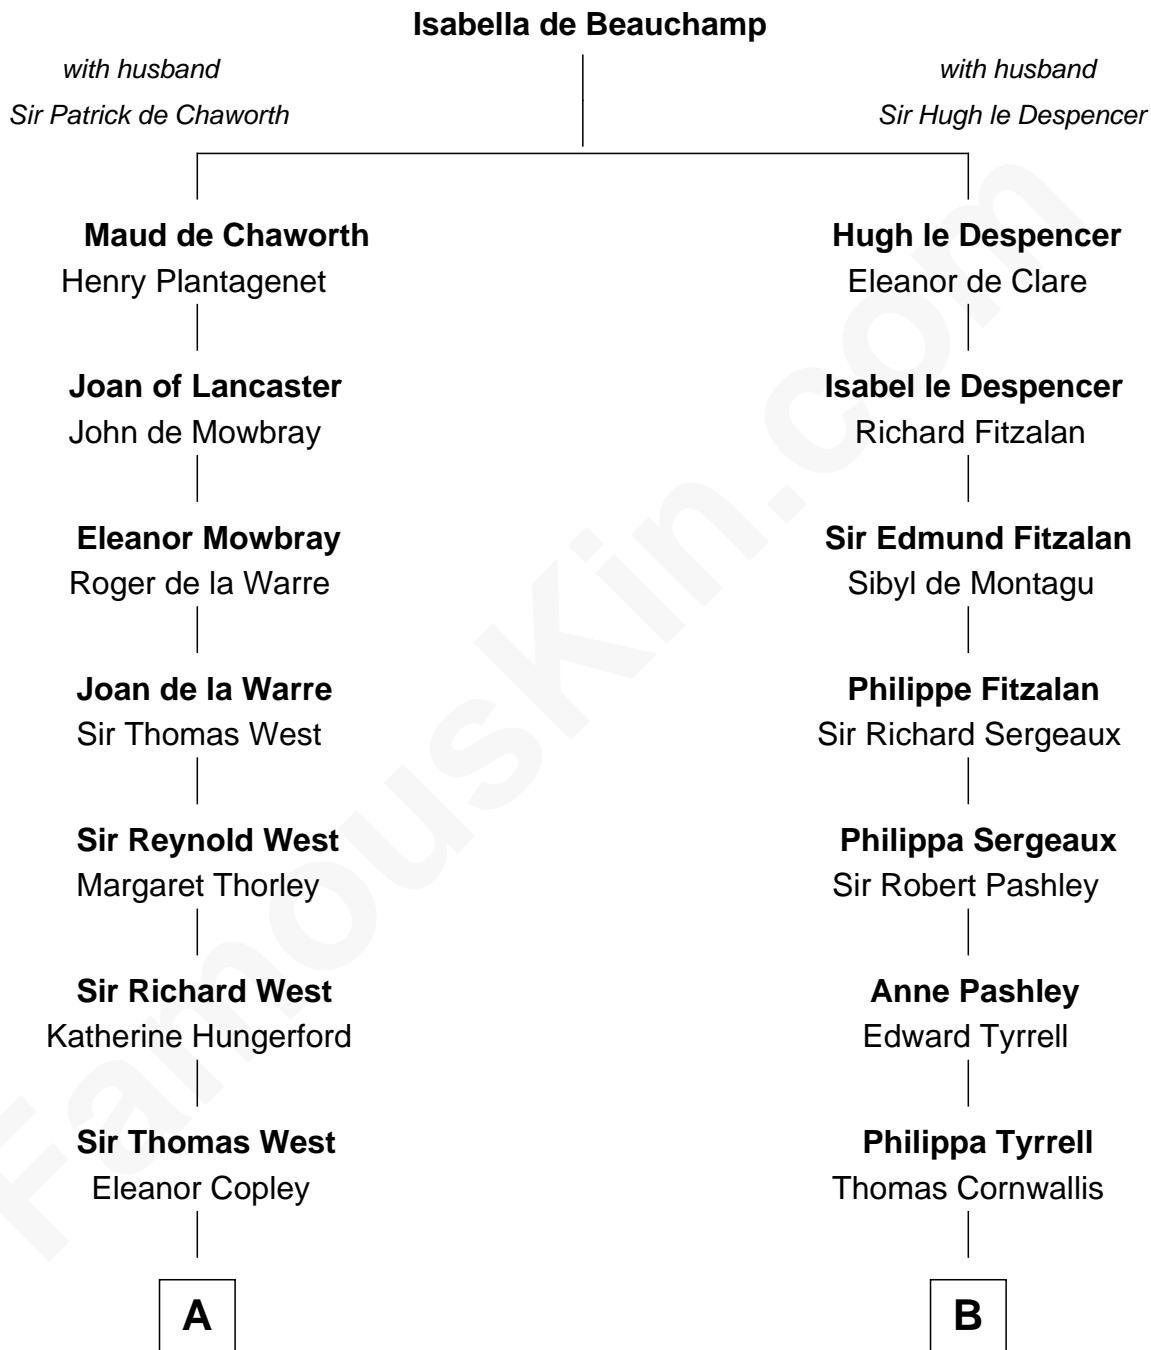

FamousKin.com

Relationship Chart of

Ray Bradbury

Author of The Martian Chronicles

19th cousin 1 time removed of

General James Longstreet

Confederate Army - U.S. Civil War