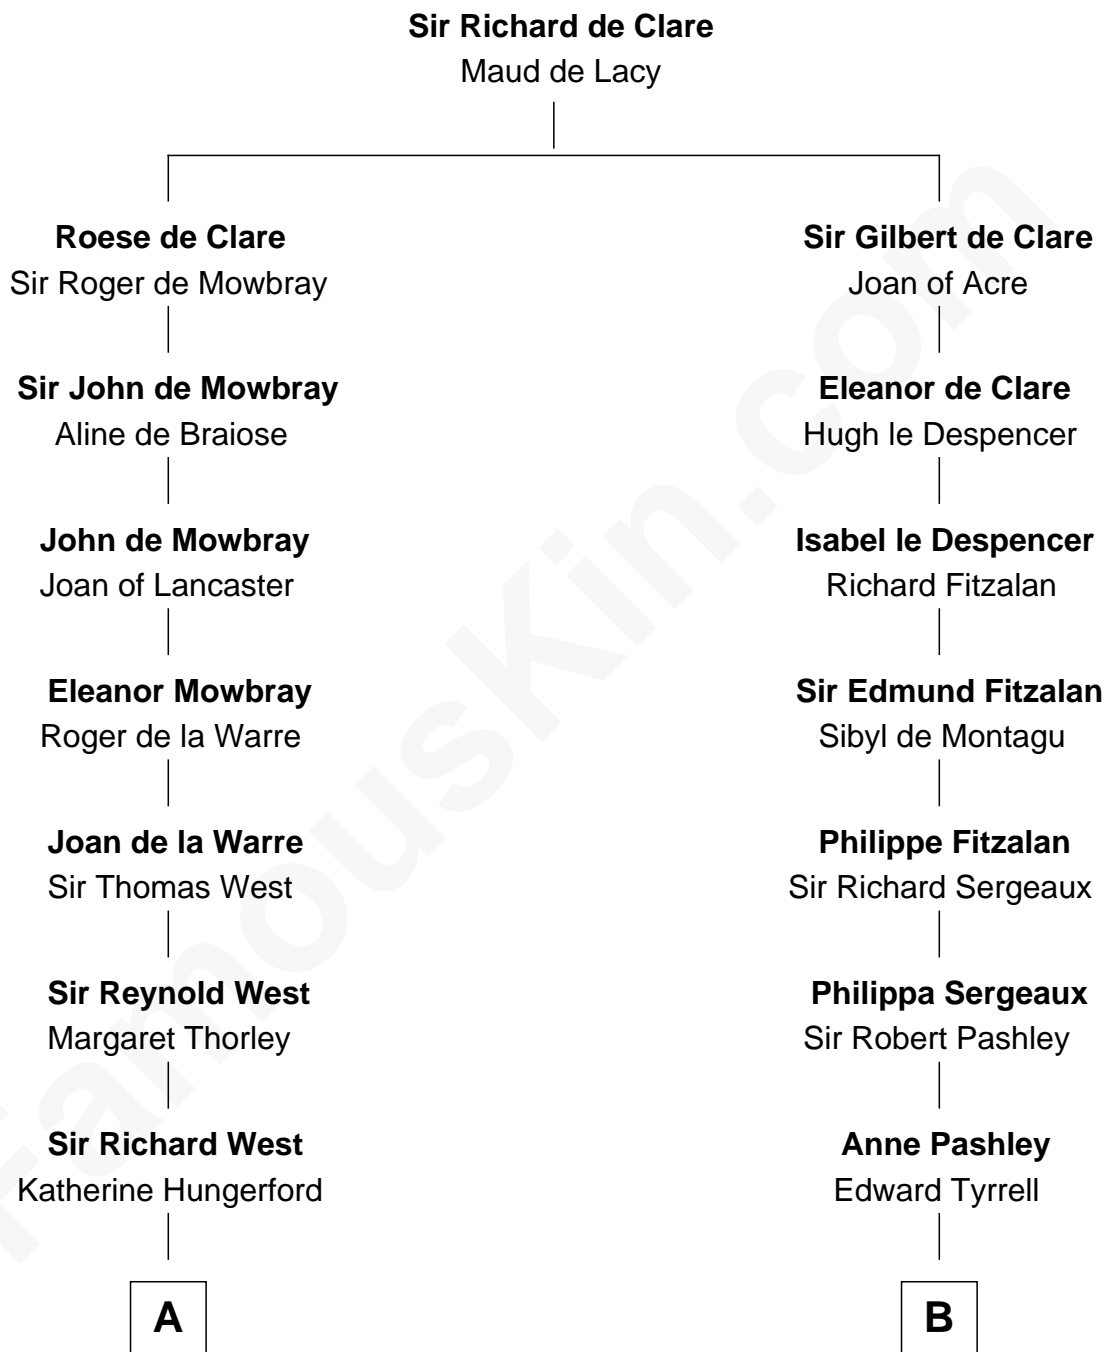

FamousKin.com

Relationship Chart of

Ray Bradbury

Author of The Martian Chronicles

20th cousin 1 time removed of

General James Longstreet

Confederate Army - U.S. Civil War

C

Samuel Bradbury
Frances Mary Rothead

Samuel Irving Bradbury
Mary Adell Spaulding

Samuel Hinkston Bradbury
Minnie Alice Davis

Leonard Spaulding Bradbury
Esther Marie Moberg

Ray Bradbury
Author of The Martian Chronicles