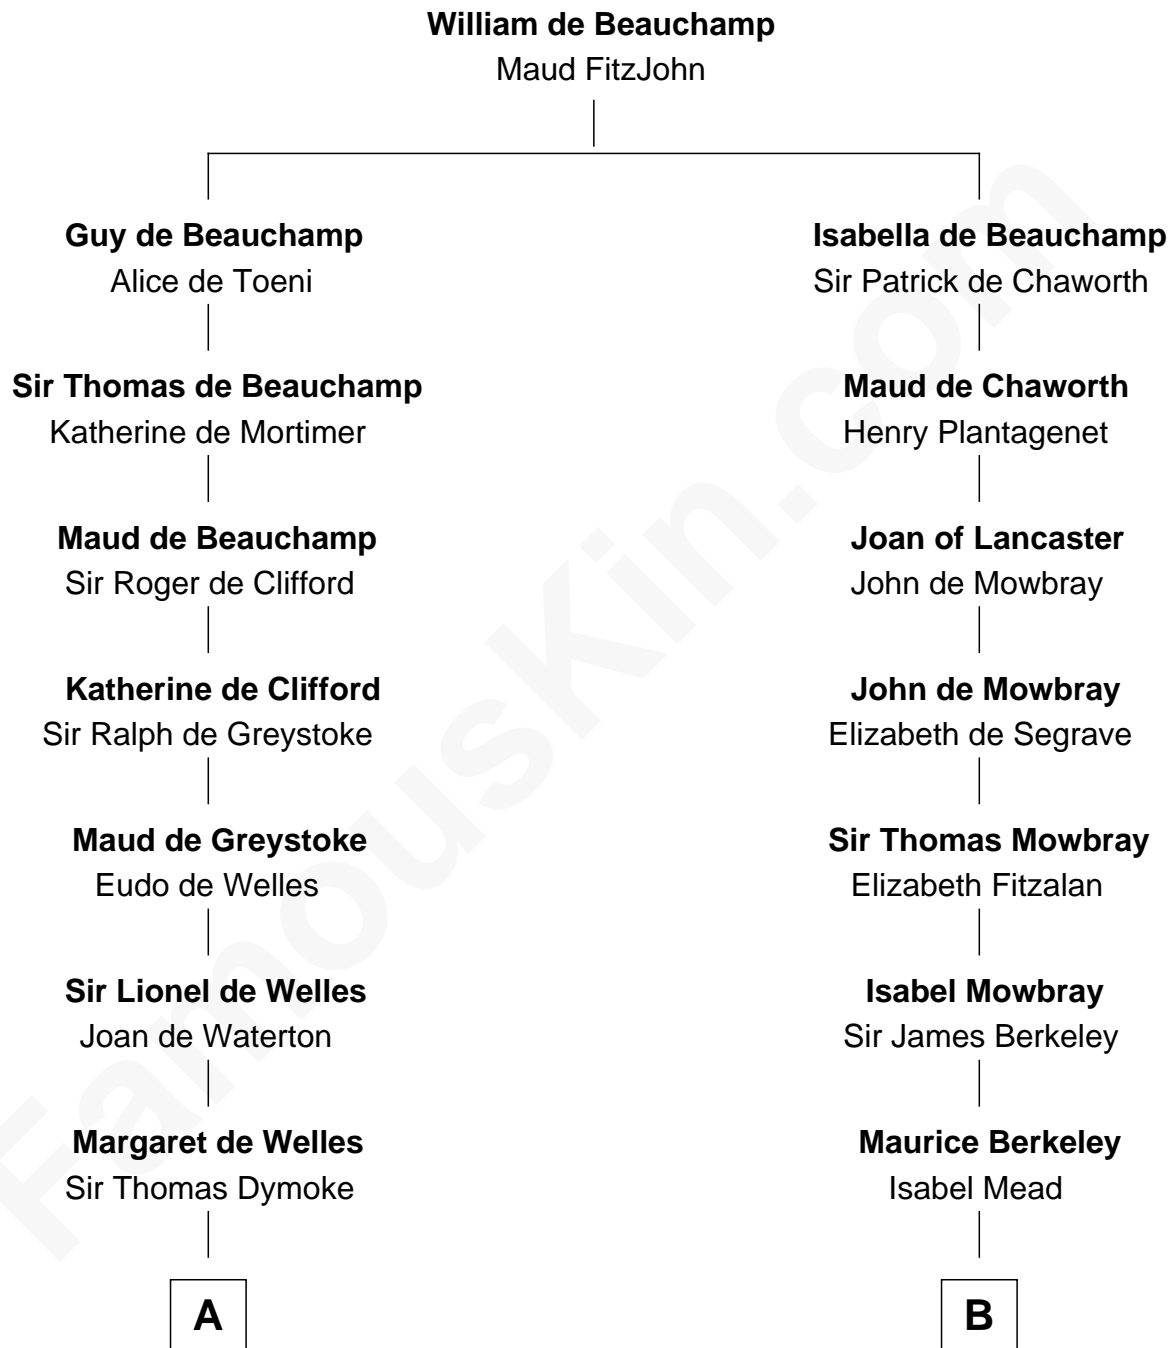

FamousKin.com Relationship Chart of

Ray Bradbury

Author of The Martian Chronicles

20th cousin 1 time removed of

Jack London

Author of "The Call of the Wild"

C

Samuel Bradbury
Frances Mary Rohead

Samuel Irving Bradbury
Mary Adell Spaulding

Samuel Hinkston Bradbury
Minnie Alice Davis

Leonard Spaulding Bradbury
Esther Marie Moberg

Ray Bradbury
Author of The Martian Chronicles

D

Joel Wellman
Betsey Baker