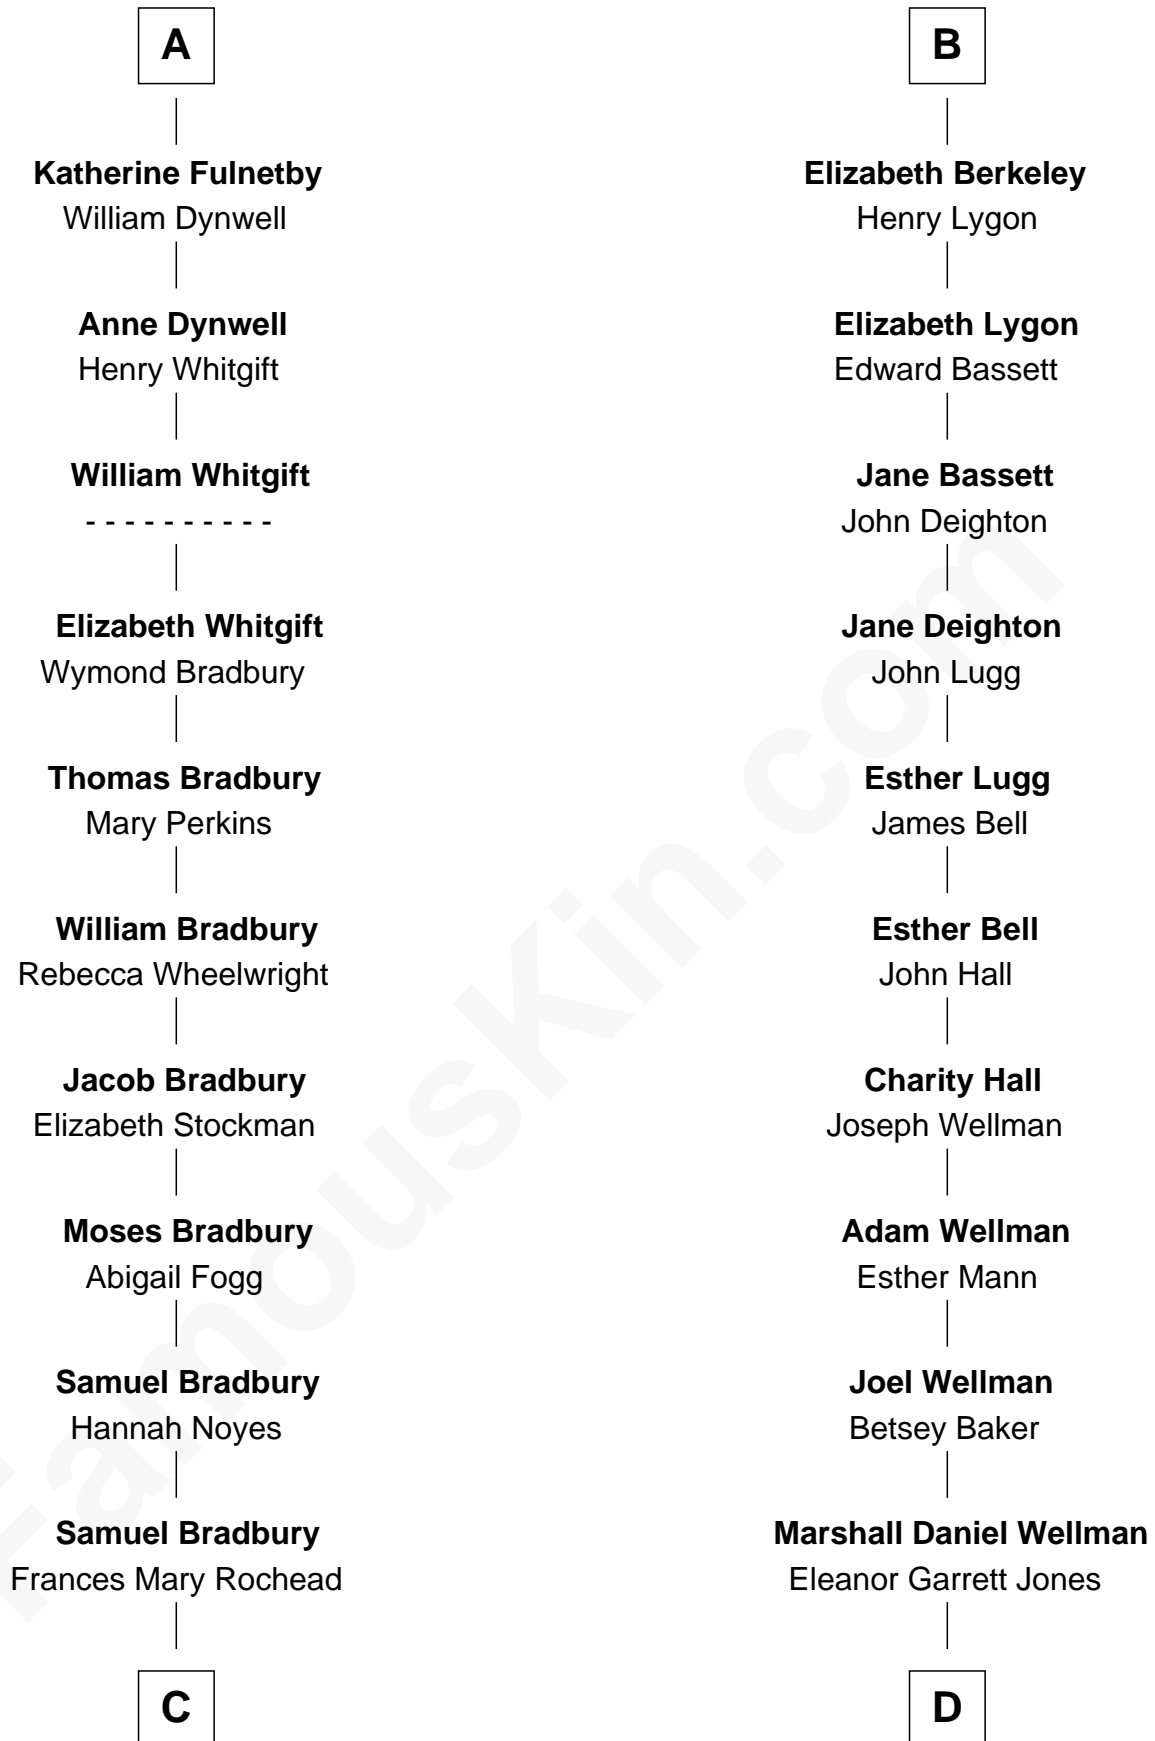

# FamousKin.com Relationship Chart of

**Ray Bradbury**

*Author of The Martian Chronicles*

**18th cousin 2 times removed of**

**Jack London**

*Author of "The Call of the Wild"*

**Bartholomew de Badlesmere**

Margaret de Clare

Sir William de Bohun

**Elizabeth de Bohun**

Sir Richard Fitzalan

**Elizabeth Fitzalan**

Sir Thomas Mowbray

**Isabel Mowbray**

Sir James Berkeley

**Maurice Berkeley**

Isabel Mead

**Anne Berkeley**

Sir William Dennis

**Isabel Dennis**

Sir John Berkeley

**B**

**C**

**Samuel Irving Bradbury**

Mary Adell Spaulding

**Samuel Hinkston Bradbury**

Minnie Alice Davis

**Leonard Spaulding Bradbury**

Esther Marie Moberg

**Ray Bradbury**

*Author of [The Martian Chronicles](#)*

**D**