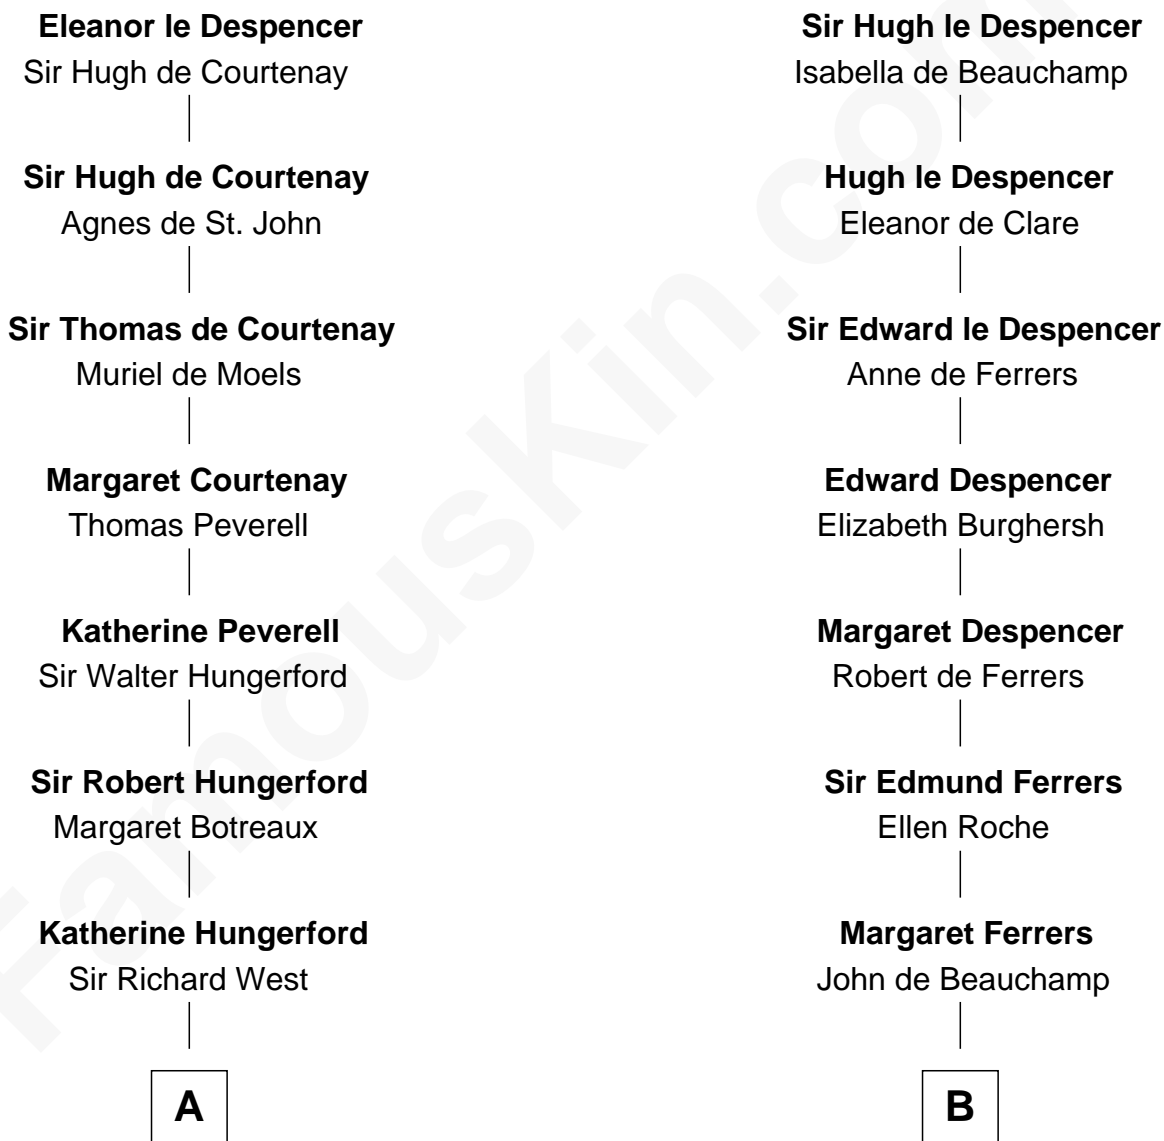

FamousKin.com Relationship Chart of

Ray Bradbury

Author of The Martian Chronicles

21st cousin of

Jack London

Author of "The Call of the Wild"

Sir Hugh le Despencer

Aveline Basset

C

Samuel Bradbury
Frances Mary Rohead

Samuel Irving Bradbury
Mary Adell Spaulding

Samuel Hinkston Bradbury
Minnie Alice Davis

Leonard Spaulding Bradbury
Esther Marie Moberg

Ray Bradbury
Author of The Martian Chronicles