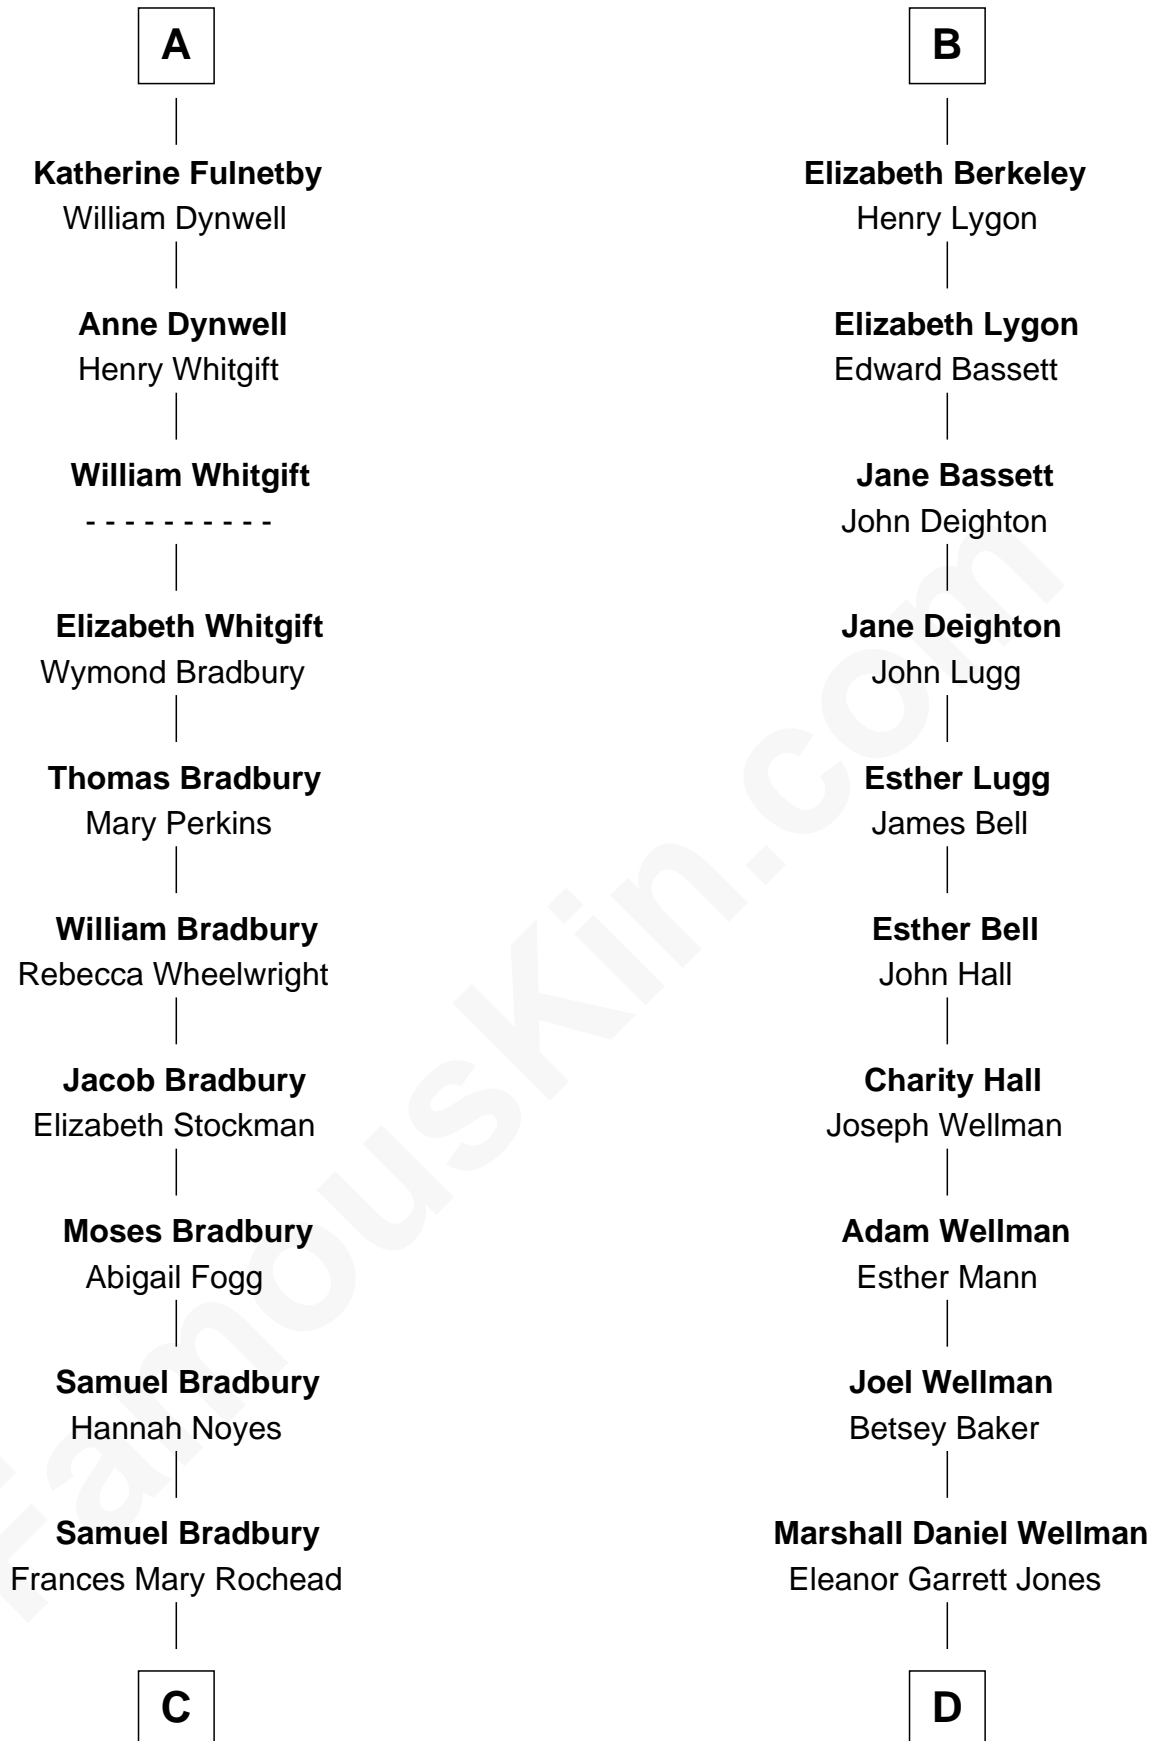

# FamousKin.com Relationship Chart of

**Ray Bradbury**

*Author of The Martian Chronicles*

18th cousin 2 times removed of

**Jack London**

*Author of "The Call of the Wild"*

**Sir Maurice de Berkeley**

Eve la Zouche

**C**

**Samuel Irving Bradbury**

Mary Adell Spaulding

**Samuel Hinkston Bradbury**

Minnie Alice Davis

**Leonard Spaulding Bradbury**

Esther Marie Moberg

**Ray Bradbury**

*Author of [The Martian Chronicles](#)*

**D**

**Flora Wellman**

William Henry Chaney

**Jack London**

*Author of ["The Call of the Wild"](#)*

FamousKin.com