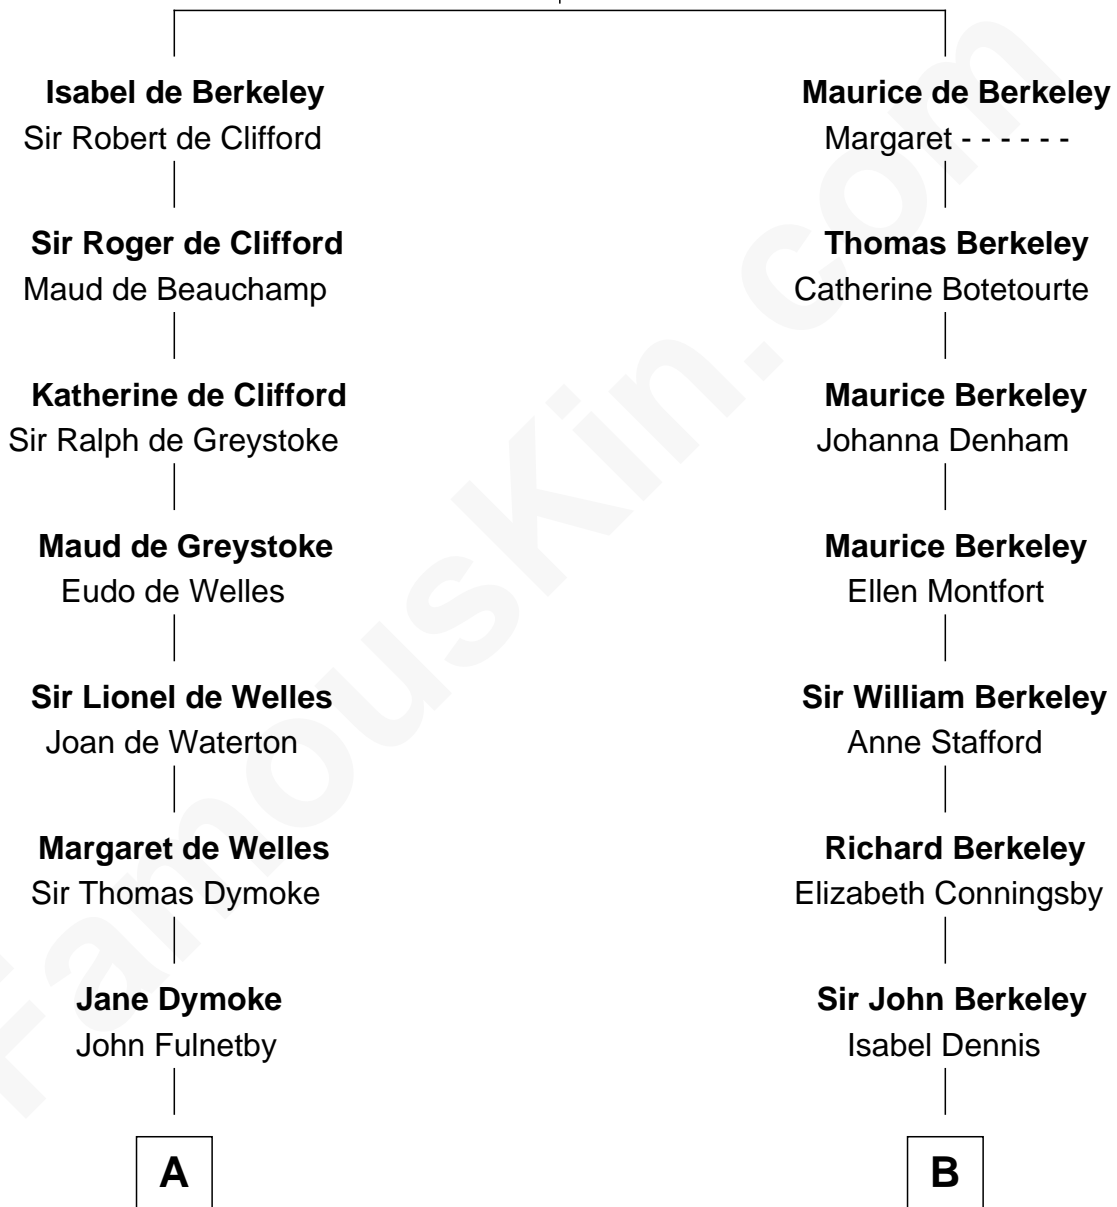

# FamousKin.com Relationship Chart of

**Ray Bradbury**

*Author of The Martian Chronicles*

18th cousin 2 times removed of

**Jack London**

*Author of "The Call of the Wild"*

**Sir Maurice de Berkeley**

Eve la Zouche

**C**

**Samuel Irving Bradbury**

Mary Adell Spaulding

**Samuel Hinkston Bradbury**

Minnie Alice Davis

**Leonard Spaulding Bradbury**

Esther Marie Moberg

**Ray Bradbury**

*Author of [The Martian Chronicles](#)*

**D**

**Flora Wellman**

William Henry Chaney

**Jack London**

*Author of ["The Call of the Wild"](#)*

FamousKin.com