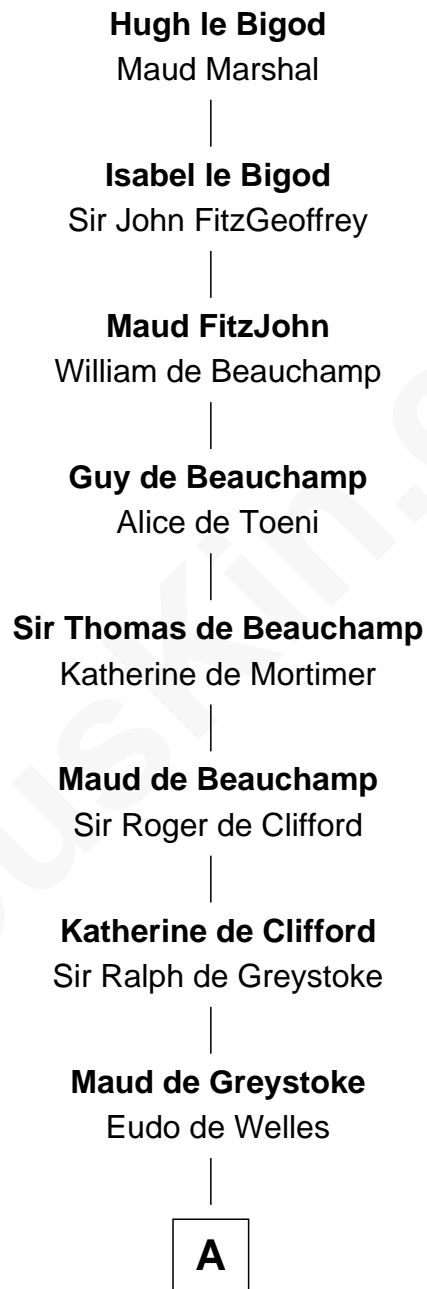

FamousKin.com Relationship Chart of

Ray Bradbury

Author of The Martian Chronicles

22nd Great-grandson of

Hugh le Bigod

Magna Carta Surety

A

Sir Lionel de Welles

Joan de Waterton

Margaret de Welles

Sir Thomas Dymoke

Jane Dymoke

John Fulnetby

Katherine Fulnetby

William Dynwell

Anne Dynwell

Henry Whitgift

William Whitgift

Elizabeth Whitgift

Wymond Bradbury

Thomas Bradbury

Mary Perkins

William Bradbury

Rebecca Wheelwright