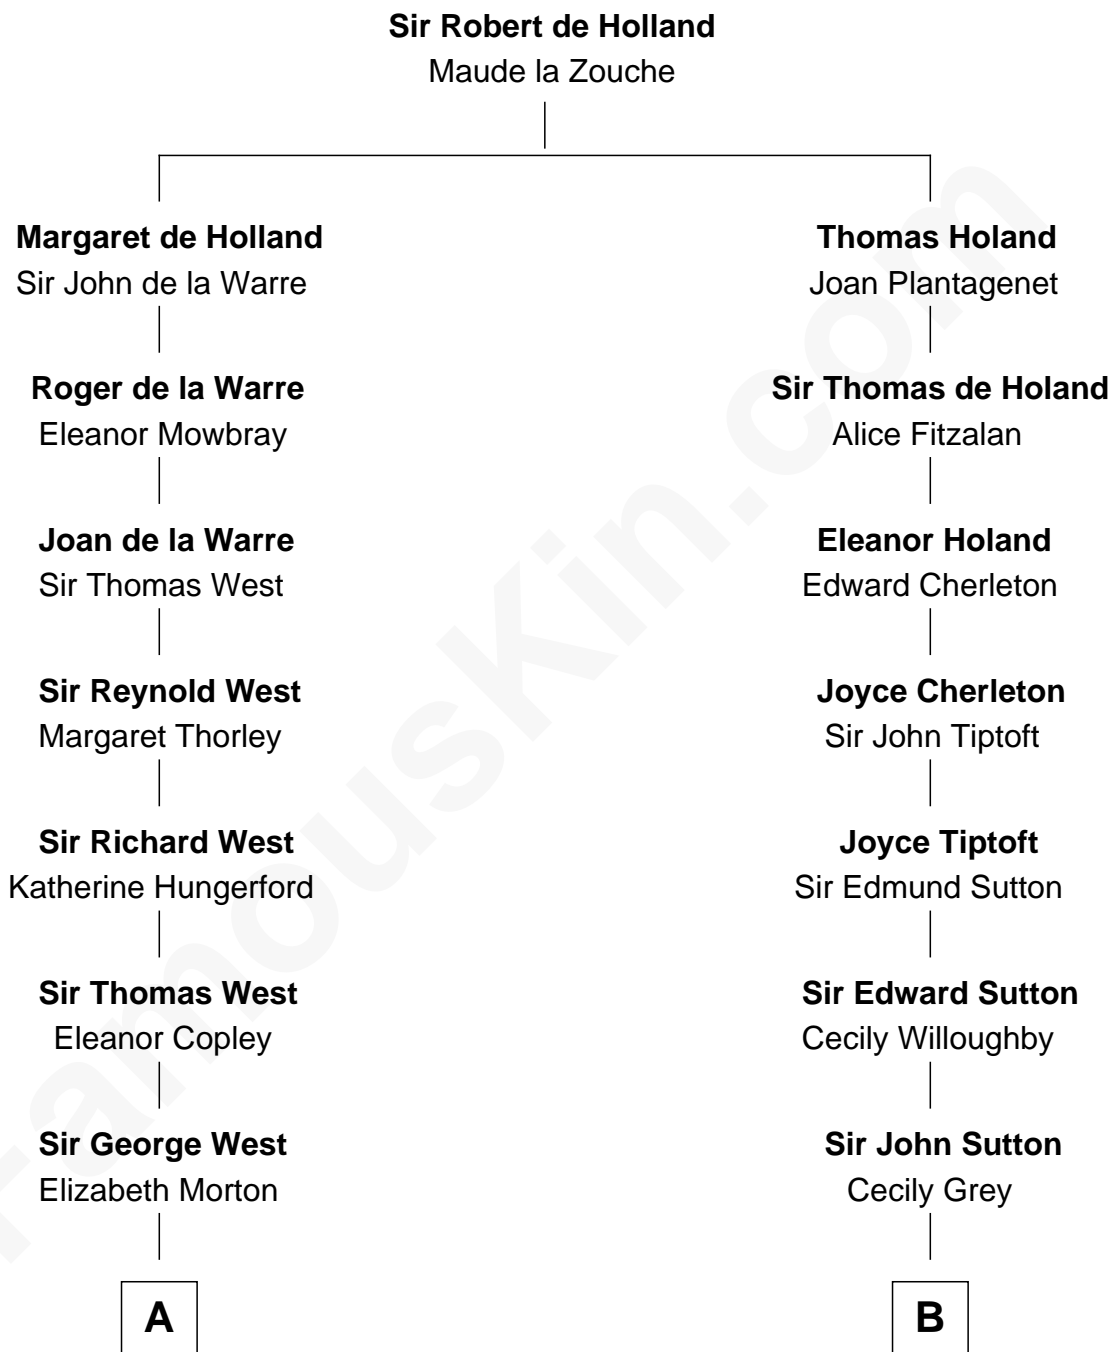

# FamousKin.com Relationship Chart of

**Ray Bradbury**

*Author of The Martian Chronicles*

18th cousin 1 time removed of

**John Kerry**

*68th U.S. Secretary of State*

**C**

**Samuel Hinkston Bradbury**

Minnie Alice Davis

**Leonard Spaulding Bradbury**

Esther Marie Moberg

**Ray Bradbury**

*Author of The Martian Chronicles*

**D**

**Rosemary Isabel Forbes**

Richard John Kerry