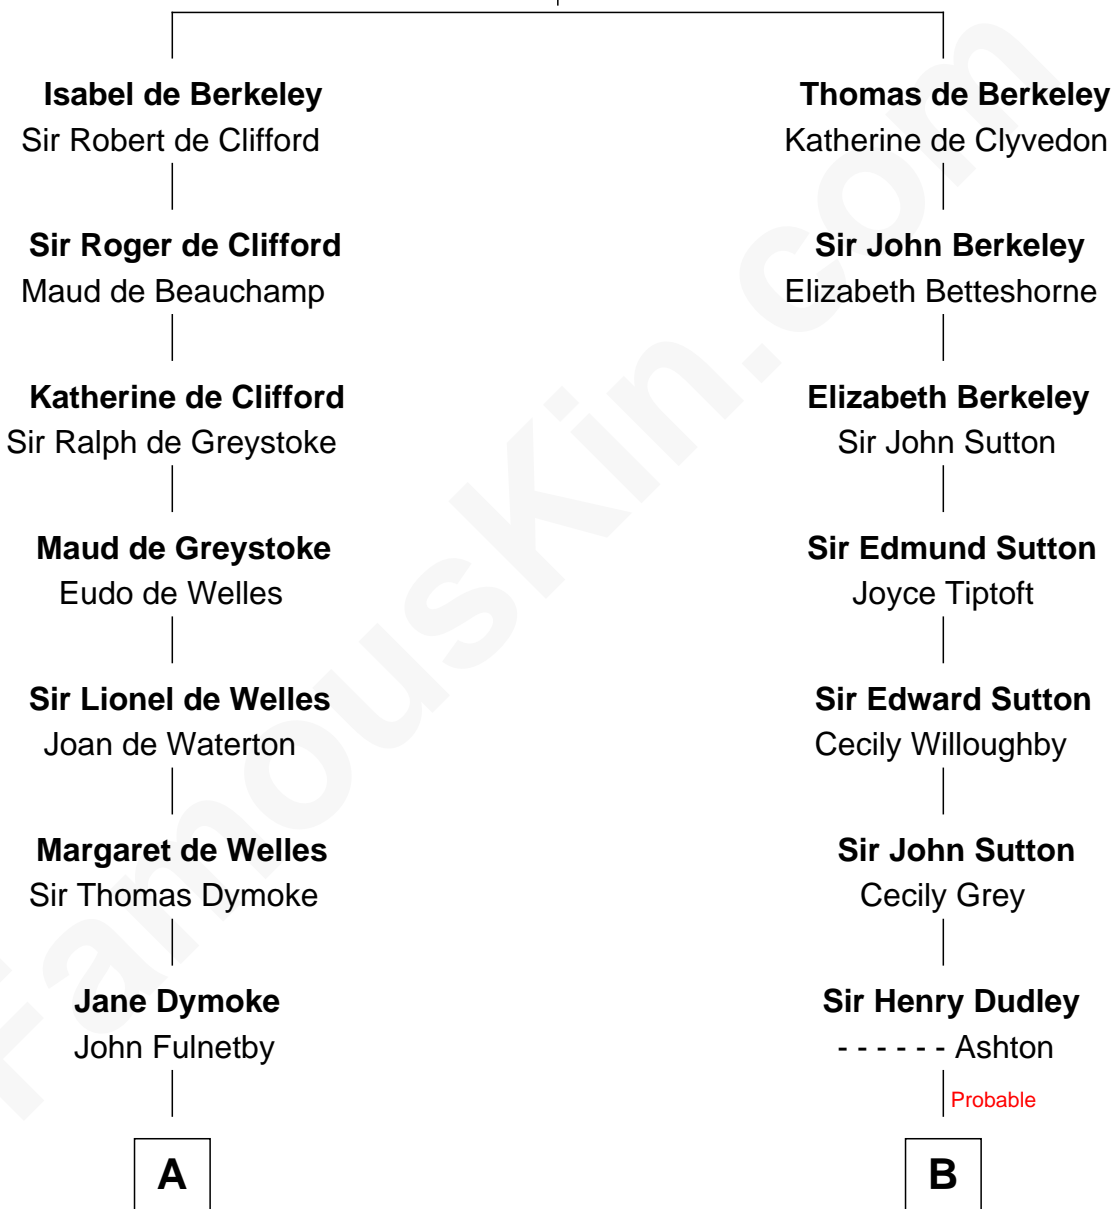

FamousKin.com

Relationship Chart of

Ray Bradbury

Author of The Martian Chronicles

17th cousin 3 times removed of

John Kerry

68th U.S. Secretary of State

Sir Maurice de Berkeley

Eve la Zouche

C

—
Samuel Irving Bradbury

Mary Adell Spaulding

—
Samuel Hinkston Bradbury

Minnie Alice Davis

—
Leonard Spaulding Bradbury

Esther Marie Moberg

—
Ray Bradbury

Author of [The Martian Chronicles](#)

FamousKin.com