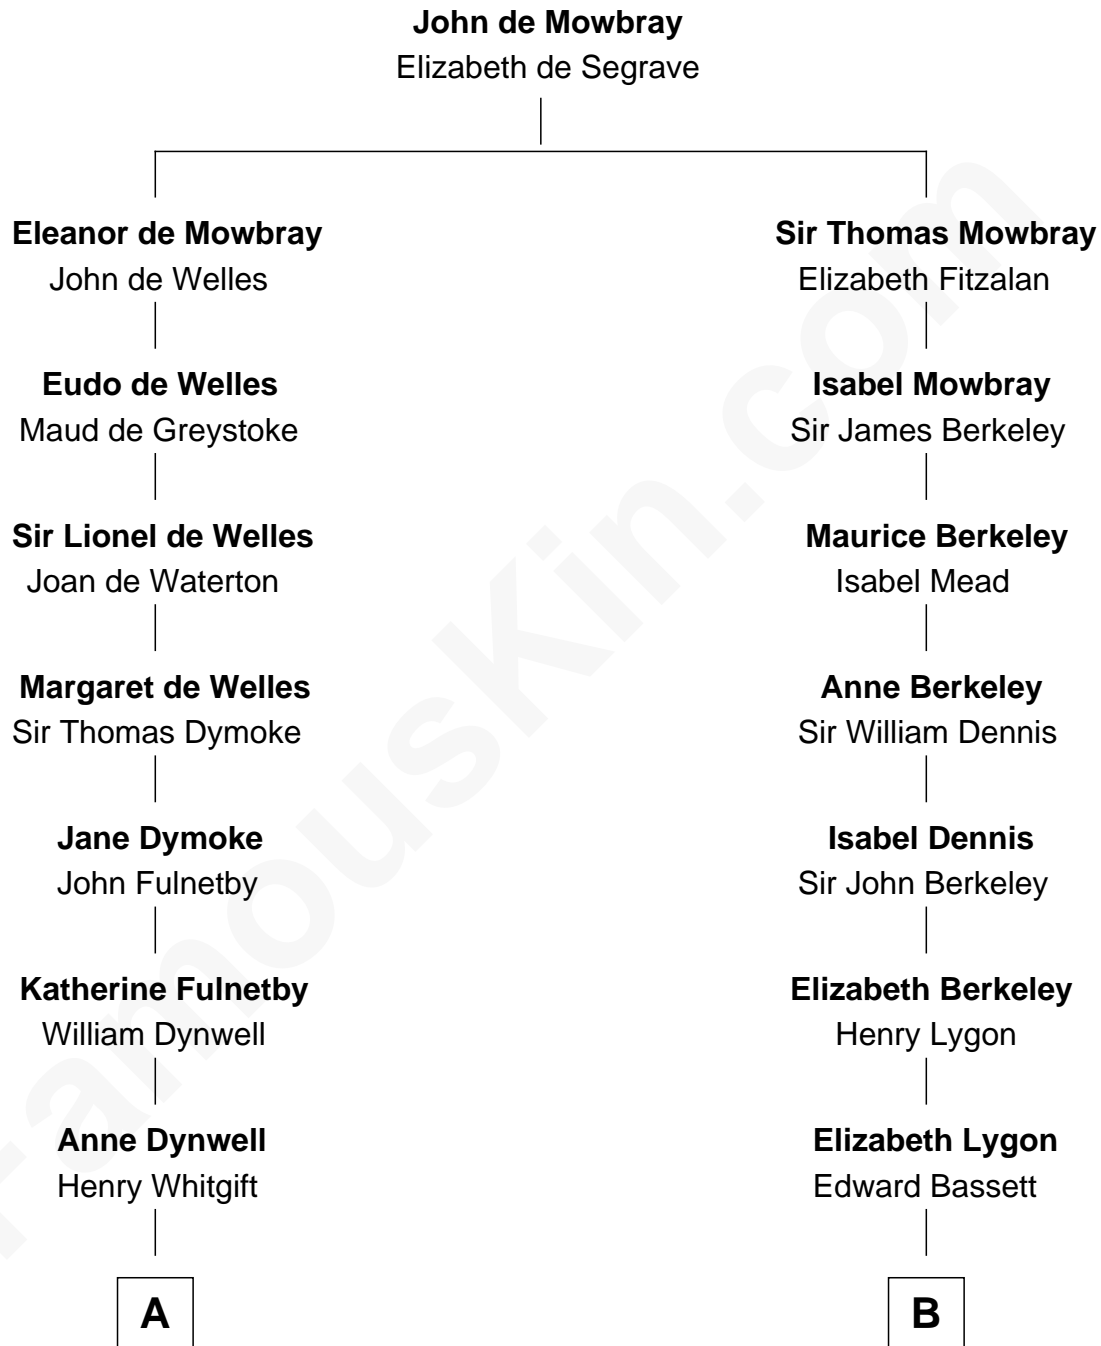

FamousKin.com Relationship Chart of

Ray Bradbury

Author of The Martian Chronicles

17th cousin 1 time removed of

John Kerry

68th U.S. Secretary of State

C

—
Leonard Spaulding Bradbury

Esther Marie Moberg

—
Ray Bradbury

Author of [The Martian Chronicles](#)

FamousKin.com