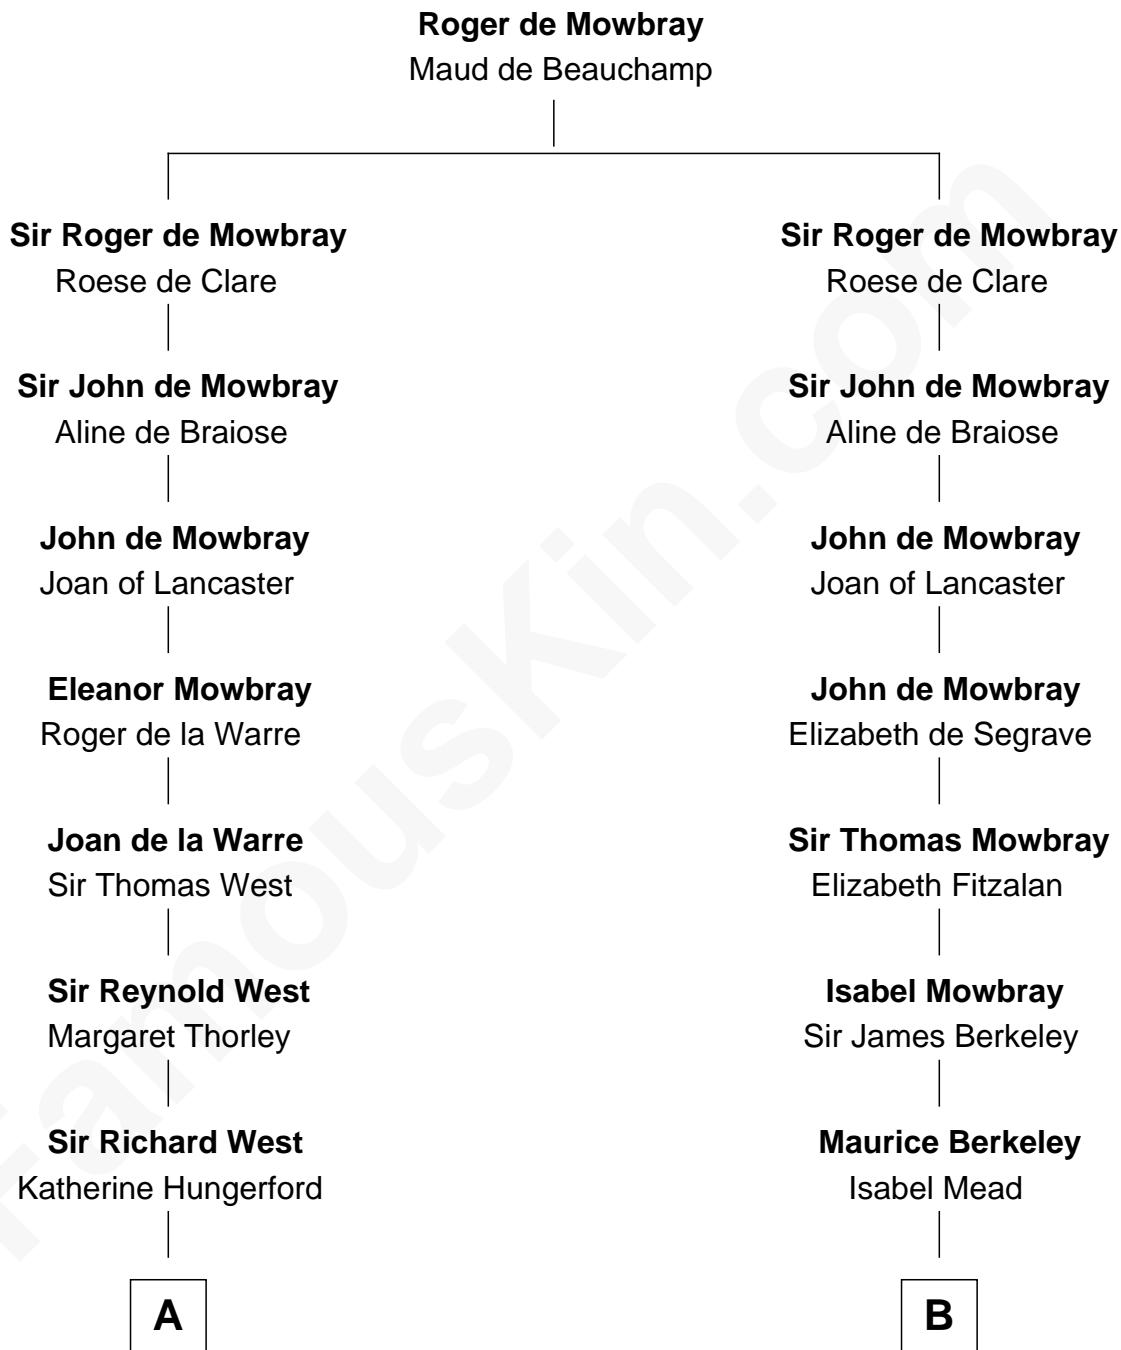

# FamousKin.com Relationship Chart of

**Ray Bradbury**

*Author of The Martian Chronicles*

21st cousin of

**John Kerry**

*68th U.S. Secretary of State*

**C**

**Samuel Bradbury**  
Frances Mary Rohead

**Samuel Irving Bradbury**  
Mary Adell Spaulding

**Samuel Hinkston Bradbury**  
Minnie Alice Davis

**Leonard Spaulding Bradbury**  
Esther Marie Moberg

**Ray Bradbury**  
*Author of The Martian Chronicles*

**D**

**Robert Charles Winthrop**  
Elizabeth Cabot Blanchard

**Robert Charles Winthrop**  
Elizabeth Mason

**Margaret Tyndal Winthrop**  
James Grant Forbes

**Rosemary Isabel Forbes**  
Richard John Kerry