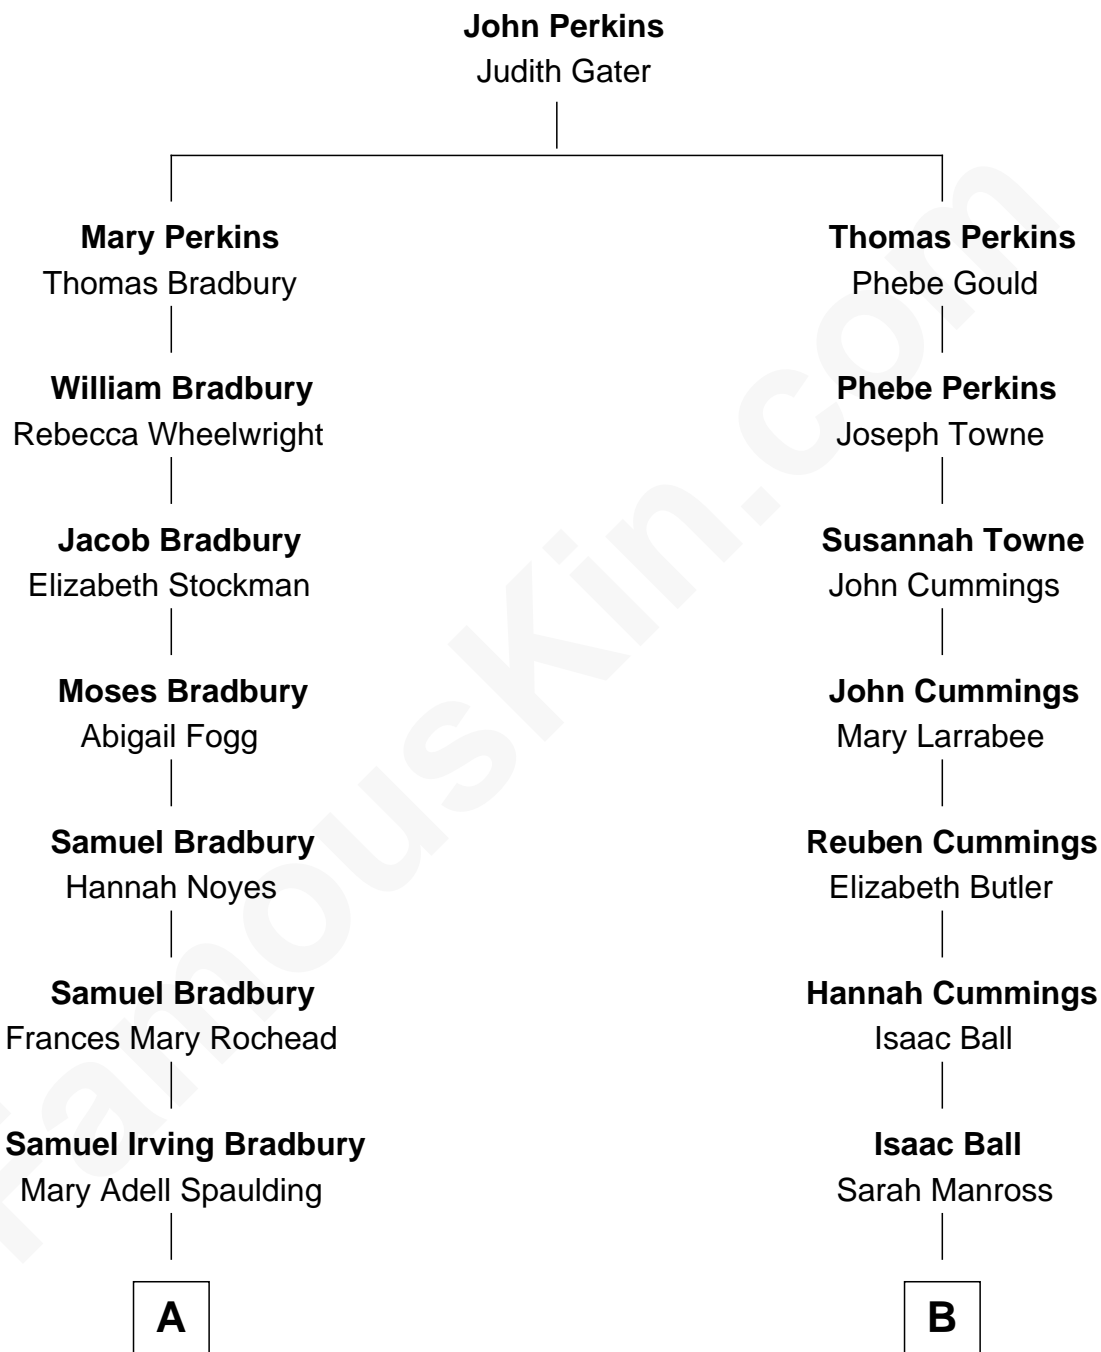

FamousKin.com

Relationship Chart of

Ray Bradbury

Author of *The Martian Chronicles*

9th cousin 1 time removed of

Lucille Ball

TV Actress - *"I Love Lucy"*

A

Samuel Hinkston Bradbury

Minnie Alice Davis

Leonard Spaulding Bradbury

Esther Marie Moberg

Ray Bradbury

Author of [The Martian Chronicles](#)

B

Clinton Manross Ball