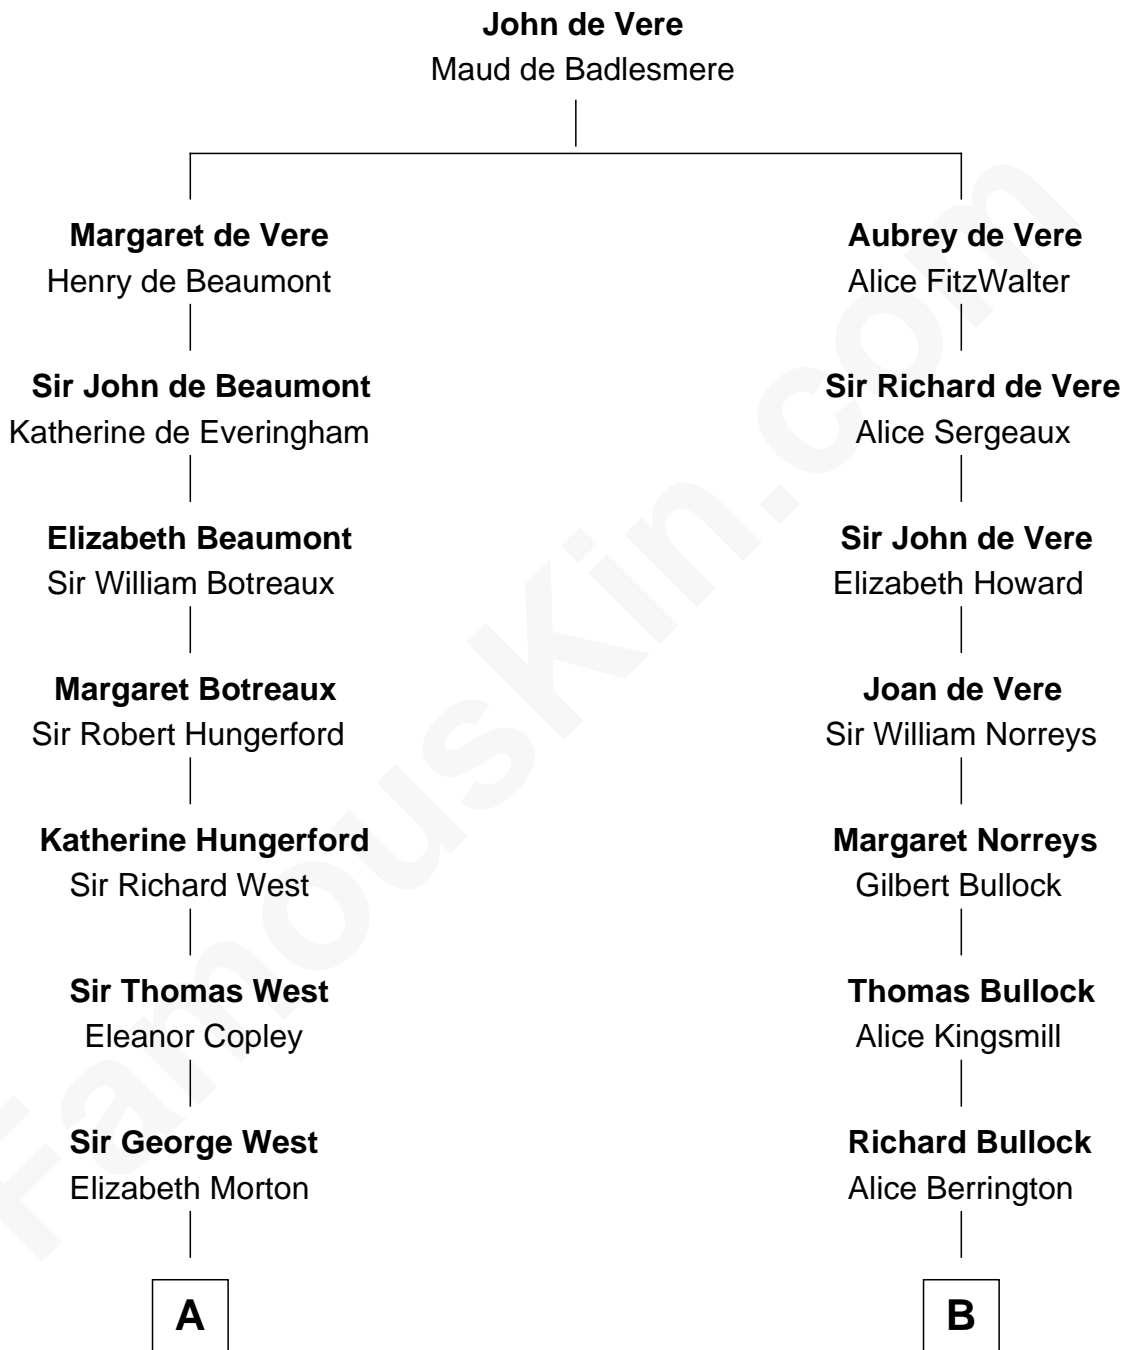

FamousKin.com Relationship Chart of

Ray Bradbury

Author of The Martian Chronicles

19th cousin 2 times removed of

Dennis Wilson

Co-Founder of The Beach Boys

C

Samuel Hinkston Bradbury

Minnie Alice Davis

Leonard Spaulding Bradbury

Esther Marie Moberg

Ray Bradbury

Author of [The Martian Chronicles](#)

D

George Washington Wilson

Mary Bailey