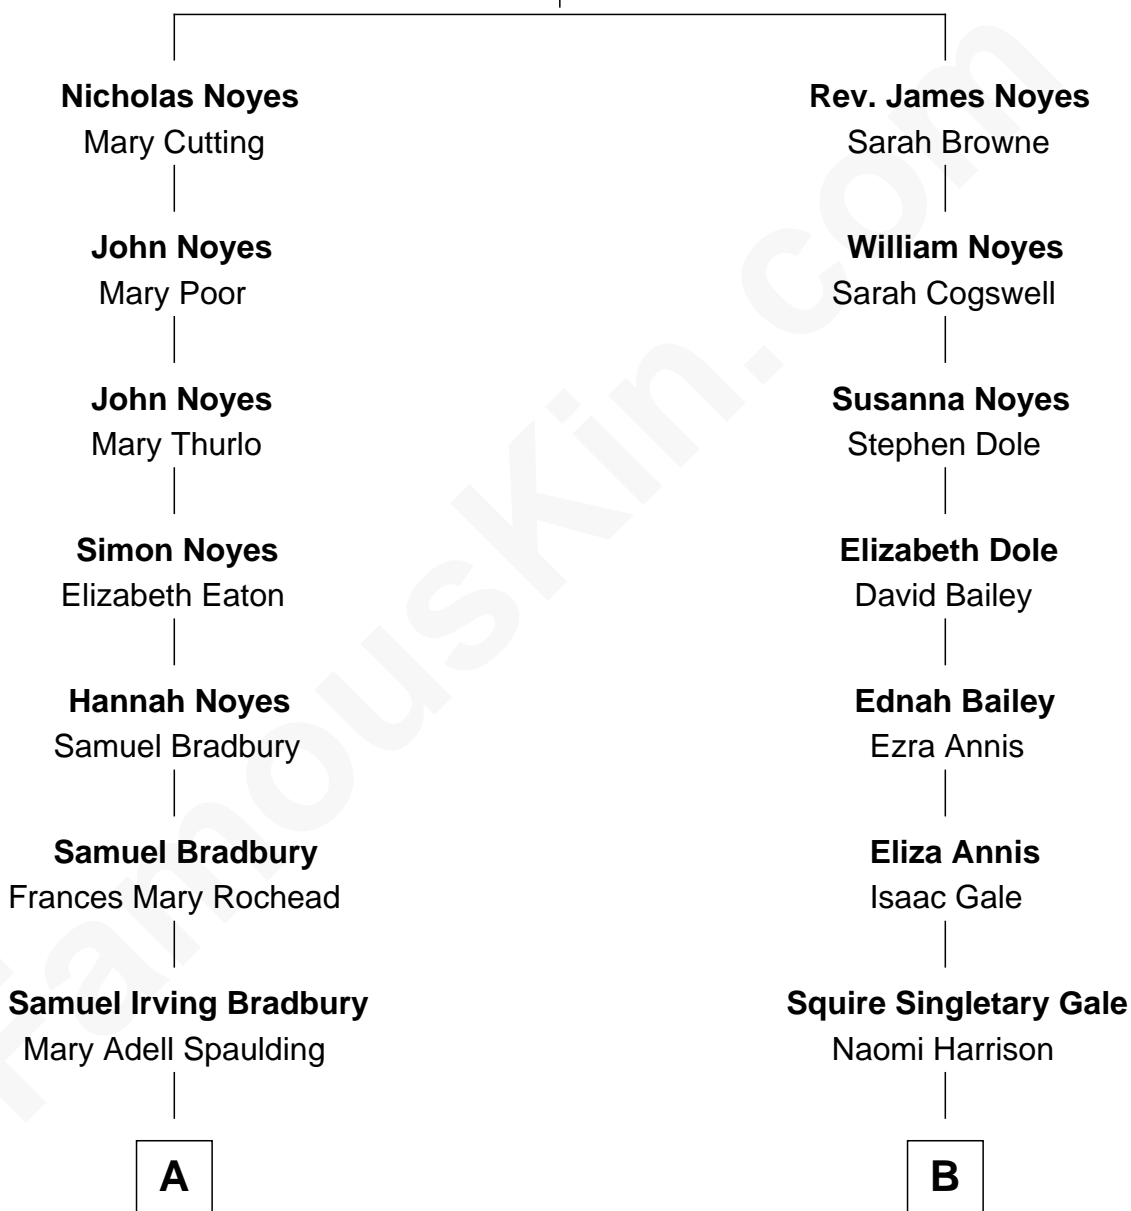

FamousKin.com

Relationship Chart of

Ray Bradbury

Author of The Martian Chronicles

9th cousin 2 times removed of

James Brolin

TV and Movie Actor

Rev. William Noyes

Ann Parker

A

Samuel Hinkston Bradbury

Minnie Alice Davis

Leonard Spaulding Bradbury

Esther Marie Moberg

Ray Bradbury

Author of [The Martian Chronicles](#)

B

Columbia Latricia Gale

Charles Frederick Mansur

Ozro Edward Mansur

Helen Aline Brownell

Alan J. Mansur

Gertrude K. Stone

Helen Sue Mansur