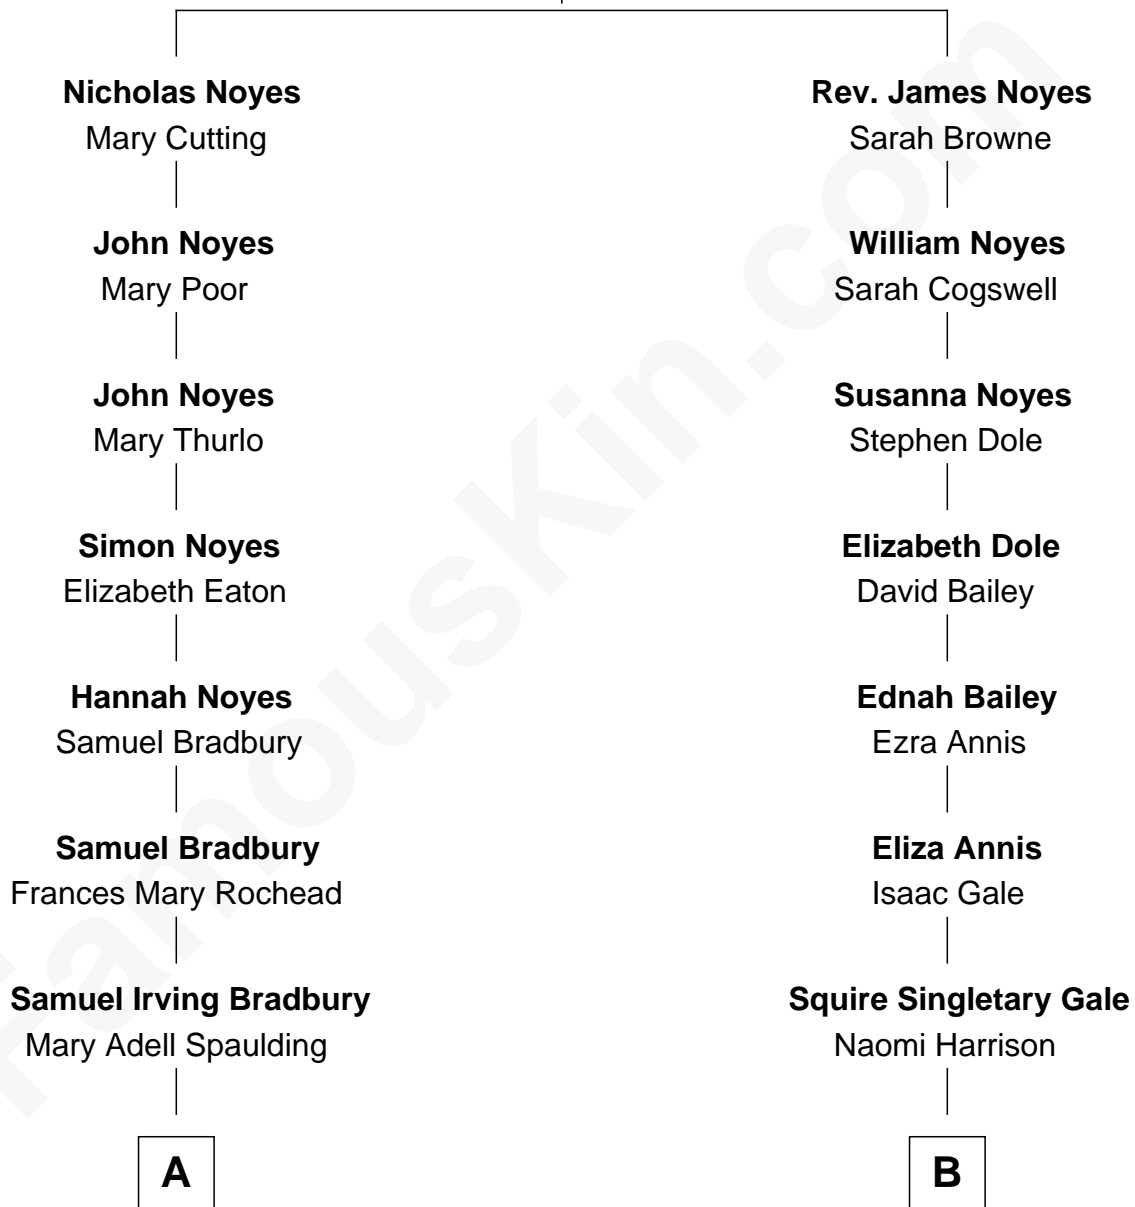

FamousKin.com Relationship Chart of

Ray Bradbury

Author of The Martian Chronicles

9th cousin 3 times removed of

Josh Brolin

TV and Movie Actor

Rev. William Noyes

Ann Parker

A

Samuel Hinkston Bradbury

Minnie Alice Davis

Leonard Spaulding Bradbury

Esther Marie Moberg

Ray Bradbury

Author of [The Martian Chronicles](#)

B

Columbia Latricia Gale

Charles Frederick Mansur

Ozro Edward Mansur

Helen Aline Brownell

Alan J. Mansur

Gertrude K. Stone

Helen Sue Mansur

Henry Hurst Bruderlin