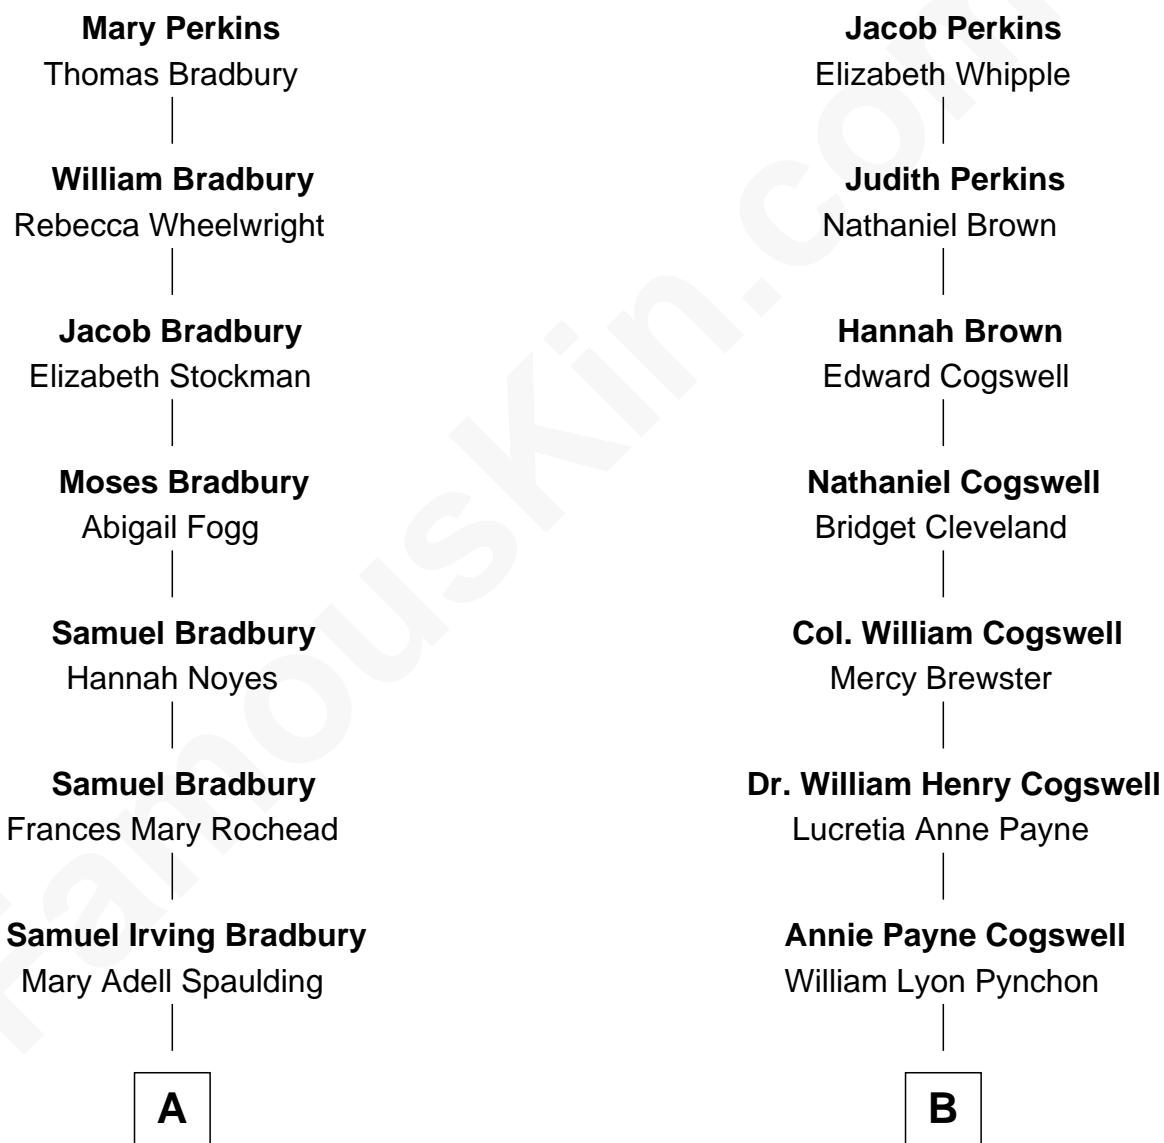

FamousKin.com Relationship Chart of

Ray Bradbury

Author of The Martian Chronicles

9th cousin of

Thomas Pynchon

American Novelist

John Perkins

Judith Gater

A

Samuel Hinkston Bradbury

Minnie Alice Davis

Leonard Spaulding Bradbury

Esther Marie Moberg

Ray Bradbury

Author of The Martian Chronicles

B